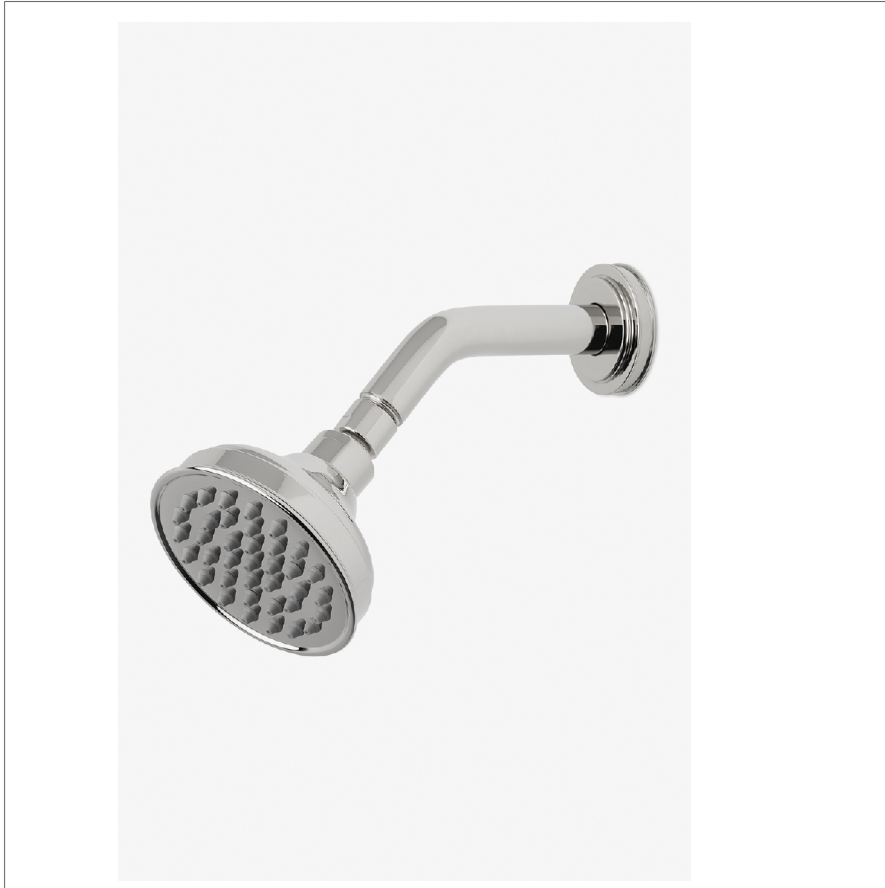

Boulevard

BDS144

Boulevard 4" Showerhead with 6" Wall Mounted 45 Degree Shower Arm

SHOWN IN BOULEVARD 4" SHOWERHEAD WITH 6" WALL MOUNTED 45 DEGREE SHOWER ARM | BDS144

TECHNICAL DETAILS

Adjustable Versus Fixed Spray: Fixed
 Fittings Hole Diameter: 32 mm
 Inlet Connection Size: 1/2"
 Inlet Connection Type: Male NPT
 Pivot: Y
 Primary Material: Brass
 Restricted Maximum Flow Rate: 6.6 liters/min
 Water Pressure Maximum: 6.0 bar
 Water Pressure Minimum: 1.5 bar
 Water Pressure Recommended: 3.0 bar

INSPIRATION

Inspiration from 1930s objects evokes extravagance: a strong silhouette, lavish scale and elegant decoration. Machine and artisan hands yield crisp details and curves.

CODES & STANDARDS

BDS144X, ASME A112.18.1/CSA B125.1, CEC(1.5GPM & 1.75GPM Only), DOE, State of MA

PRODUCT FEATURES

- Made of Brass
- Features a swivel 4" showerhead with easy clean rubber nozzles
- Includes a 6" wall mounted 45 degree shower arm
- Stocked in Brass, Chrome, Nickel and Matte Nickel
- Showerhead available in 1.75gpm (6.6L/min) flow rate

CERTIFICATIONS

PRODUCT (NOTES)

Boulevard

BDS144

Boulevard 4" Showerhead with 6" Wall Mounted 45 Degree Shower Arm

STYLE NO.	DIM "A"	DIM "B"
BDS144	10 ⁷ / ₁₆ " [265mm]	6 ³ / ₄ " [158mm]
BDS145	12 ⁷ / ₁₆ " [315mm]	8 ³ / ₄ " [209mm]