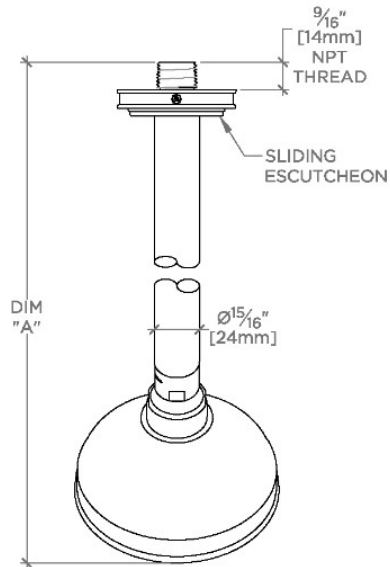

Boulevard

BDS144

Boulevard 4" Showerhead with 6" Wall Mounted 45 Degree Shower Arm

SHOWN IN BOULEVARD 4" SHOWERHEAD WITH 6" WALL MOUNTED 45 DEGREE SHOWER ARM | BDS144

TECHNICAL DETAILS

Adjustable Versus Fixed Spray: Fixed
 Fittings Hole Diameter: 32 mm
 Inlet Connection Size: 1/2"
 Inlet Connection Type: Male NPT
 Pivot: Y
 Primary Material: Brass
 Restricted Maximum Flow Rate: 6.6 liters/min
 Water Pressure Maximum: 6.0 bar
 Water Pressure Minimum: 1.5 bar
 Water Pressure Recommended: 3.0 bar

PRODUCT FEATURES

- Made of Brass
- Features a swivel 4" showerhead with easy clean rubber nozzles
- Includes a 6" wall mounted 45 degree shower arm
- Stocked in Brass, Chrome, Nickel and Matte Nickel
- Showerhead available in 1.75gpm (6.6L/min) flow rate

CERTIFICATIONS

PRODUCT (NOTES)

Boulevard

BDS144

Boulevard 4" Showerhead with 6" Wall Mounted 45 Degree Shower Arm

STYLE NO.	DIM "A"	DIM "B"
BDS144	10 ⁷ / ₁₆ " [265mm]	6 ³ / ₄ " [158mm]
BDS145	12 ⁷ / ₁₆ " [315mm]	8 ³ / ₄ " [209mm]