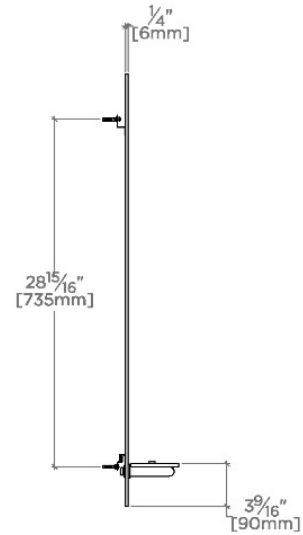

Flyte

FLMR01

Flyte Wall Mounted Rectangular Mirror 22" x 36" x 5 1/8"

SHOWN IN FLYTE WALL MOUNTED RECTANGULAR MIRROR 22" X 36" X 5 1/8" | FLMR01

TECHNICAL DETAILS

Height: 914 mm
Length: 559 mm

INSPIRATION

Pure Modernism. Like minimalist works of art, the elegant proportions of these light, fluid elements bring sculptural reference to a room.

CODES & STANDARDS

PRODUCT FEATURES

- Frameless mirror
- Glass shelf on brass
- 22 lbs, mounts vertically
- Exposed screws, finished to match

CERTIFICATIONS

PRODUCT (NOTES)

Flyte

FLMR01

Flyte Wall Mounted Rectangular Mirror 22" x 36" x 5 1/8"

TOP VIEW

SCALE: 3/4"=1'-0"

BACK VIEW

SCALE: 3/4"=1'-0"

FRONT VIEW

SCALE: 3/4"=1'-0"

SIDE VIEW

SCALE: 3/4"=1'-0"