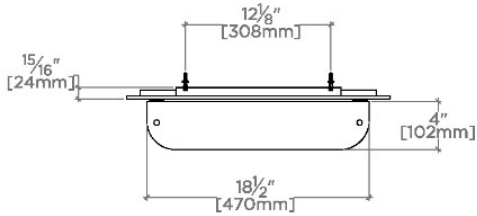

Flyte

FLMR01

Flyte Wall Mounted Rectangular Mirror 22" x 36" x 5 1/8"

SHOWN IN FLYTE WALL MOUNTED RECTANGULAR MIRROR 22" X 36" X 5 1/8" | FLMR01

TECHNICAL DETAILS

Height: 914 mm
Length: 559 mm

INSPIRATION

Pure Modernism. Like minimalist works of art, the elegant proportions of these light, fluid elements bring sculptural reference to a room.

CODES & STANDARDS

PRODUCT FEATURES

- Frameless mirror
- Glass shelf on brass
- 22 lbs, mounts vertically
- Exposed screws, finished to match

CERTIFICATIONS

PRODUCT (NOTES)

Flyte

FLMR01

Flyte Wall Mounted Rectangular Mirror 22" x 36" x 5 1/8"

TOP VIEW

SCALE: 3/4"=1'-0"

BACK VIEW

SCALE: 3/4"=1'-0"

FRONT VIEW

SCALE: 3/4"=1'-0"

SIDE VIEW

SCALE: 3/4"=1'-0"