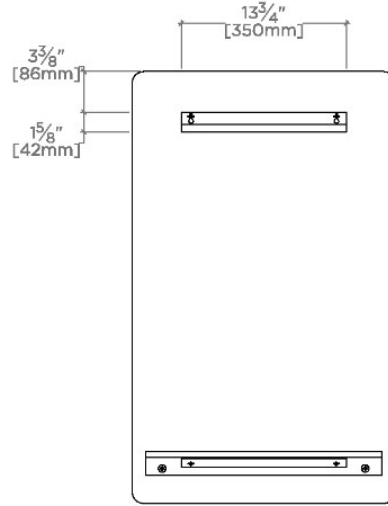

Flyte

FLMR01

Flyte Wall Mounted Rectangular Mirror 22" x 36" x 5 1/8"

SHOWN IN FLYTE WALL MOUNTED RECTANGULAR MIRROR 22" X 36" X 5 1/8" | FLMR01

TECHNICAL DETAILS

Height: 914 mm
Length: 559 mm

INSPIRATION

Pure Modernism. Like minimalist works of art, the elegant proportions of these light, fluid elements bring sculptural reference to a room.

CODES & STANDARDS

PRODUCT FEATURES

- Frameless mirror
- Glass shelf on brass
- 22 lbs, mounts vertically
- Exposed screws, finished to match

CERTIFICATIONS

PRODUCT (NOTES)

Flyte

FLMR01

Flyte Wall Mounted Rectangular Mirror 22" x 36" x 5 1/8"

TOP VIEW

SCALE: 3/4"=1'-0"

BACK VIEW

SCALE: 3/4"=1'-0"

FRONT VIEW

SCALE: 3/4"=1'-0"

SIDE VIEW

SCALE: 3/4"=1'-0"