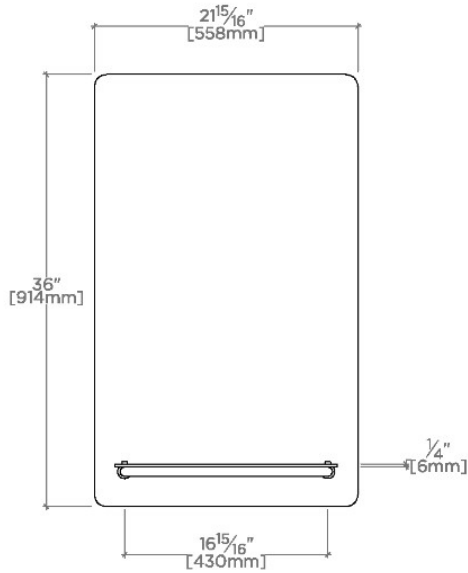

Flyte

FLMR01

Flyte Wall Mounted Rectangular Mirror 22" x 36" x 5 1/8"

SHOWN IN FLYTE WALL MOUNTED RECTANGULAR MIRROR 22" X 36" X 5 1/8" | FLMR01

TECHNICAL DETAILS

Height: 914 mm
Length: 559 mm

INSPIRATION

Pure Modernism. Like minimalist works of art, the elegant proportions of these light, fluid elements bring sculptural reference to a room.

CODES & STANDARDS

PRODUCT FEATURES

- Frameless mirror
- Glass shelf on brass
- 22 lbs, mounts vertically
- Exposed screws, finished to match

CERTIFICATIONS

PRODUCT (NOTES)

Flyte

FLMR01

Flyte Wall Mounted Rectangular Mirror 22" x 36" x 5 1/8"

TOP VIEW

SCALE: 3/4"=1'-0"

BACK VIEW

SCALE: 3/4"=1'-0"

FRONT VIEW

SCALE: 3/4"=1'-0"

SIDE VIEW

SCALE: 3/4"=1'-0"