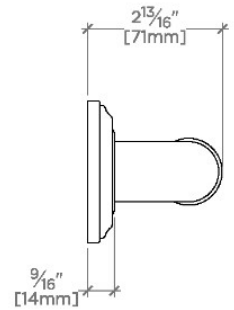

CERTIFICATIONS

PRODUCT (NOTES)

WATERWORKS

Essentials

EGB142

Essentials Classic 42" Grab Bar

STYLE NO.	DESCRIPTION	LENGTH
EGB130	Essentials Classic 30" Grab Bar	30" [762mm]
EGB136	Essentials Classic 36" Grab Bar	36" [914mm]
EGB142	Essentials Classic 42" Grab Bar	42" [1067mm]
EGB148	Essentials Classic 48" Grab Bar	48" [1219mm]
EGB160	Essentials Classic 60" Grab Bar	60" [1524mm]

TOP VIEW

SCALE: 3"=1'-0"

FRONT VIEW

SCALE: 3"=1'-0"

SIDE VIEW

SCALE: 3"=1'-0"