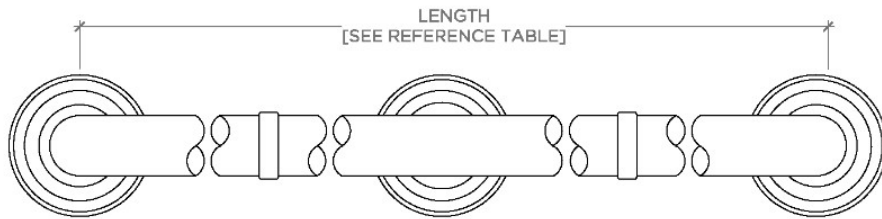

Essentials

EGB142

Essentials Classic 42" Grab Bar

SHOWN IN ESSENTIALS CLASSIC 42" GRAB BAR | EGB142

TECHNICAL DETAILS

INSPIRATION

Choose with confidence: Well-crafted designs that work with any product in our overall assortment and elevate any setting. Explore a wide range of authentic elements, from freestanding, deck and wall-mounted accessories to furnishings.

CERTIFICATIONS

PRODUCT (NOTES)

WATERWORKS

Essentials

EGB142

Essentials Classic 42" Grab Bar

STYLE NO.	DESCRIPTION	LENGTH
EGB130	Essentials Classic 30" Grab Bar	30" [762mm]
EGB136	Essentials Classic 36" Grab Bar	36" [914mm]
EGB142	Essentials Classic 42" Grab Bar	42" [1067mm]
EGB148	Essentials Classic 48" Grab Bar	48" [1219mm]
EGB160	Essentials Classic 60" Grab Bar	60" [1524mm]

TOP VIEW

SCALE: 3"=1'-0"

FRONT VIEW

SCALE: 3"=1'-0"

SIDE VIEW

SCALE: 3"=1'-0"