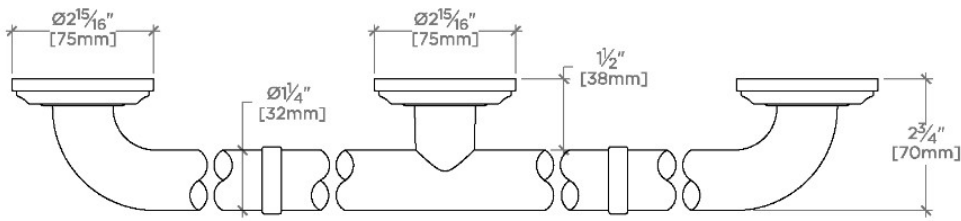

Essentials

EGB142

Essentials Classic 42" Grab Bar

SHOWN IN ESSENTIALS CLASSIC 42" GRAB BAR | EGB142

TECHNICAL DETAILS

INSPIRATION

Choose with confidence: Well-crafted designs that work with any product in our overall assortment and elevate any setting. Explore a wide range of authentic elements, from freestanding, deck and wall-mounted accessories to furnishings.

CERTIFICATIONS

PRODUCT (NOTES)

WATERWORKS

Essentials

EGB142

Essentials Classic 42" Grab Bar

STYLE NO.	DESCRIPTION	LENGTH
EGB130	Essentials Classic 30" Grab Bar	30" [762mm]
EGB136	Essentials Classic 36" Grab Bar	36" [914mm]
EGB142	Essentials Classic 42" Grab Bar	42" [1067mm]
EGB148	Essentials Classic 48" Grab Bar	48" [1219mm]
EGB160	Essentials Classic 60" Grab Bar	60" [1524mm]

TOP VIEW

SCALE: 3"=1'-0"

FRONT VIEW

SCALE: 3"=1'-0"

SIDE VIEW

SCALE: 3"=1'-0"