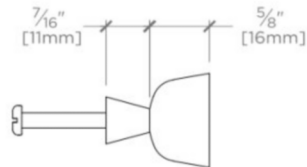

## BOND

BNHW01

Bond 1" Concave Knob

MOUNTING HARDWARE INCLUDED		
STYLE #	DESCRIPTION	QTY.
998815	Service Parts M4 Pan Head Slot 1" Machine Screw	1
998816	Service Parts M4 Pan Head Slot 1 1/2" Machine Screw	1

TOP VIEW SCALE: 6"=1'-0"

ISO VIEW SCALE: 6"=1'-0"

FRONT VIEW SCALE: 6"=1'-0"

SIDE VIEW SCALE: 6"=1'-0"