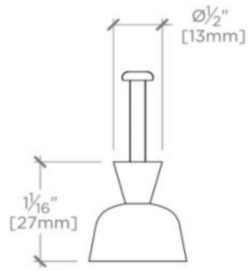

## BOND

BNHW01

Bond 1" Concave Knob

MOUNTING HARDWARE INCLUDED		
STYLE #	DESCRIPTION	QTY.
998815	Service Parts M4 Pan Head Slot 1" Machine Screw	1
998816	Service Parts M4 Pan Head Slot 1 1/2" Machine Screw	1

TOP VIEW SCALE: 6"=1'-0"

ISO VIEW SCALE: 6"=1'-0"

FRONT VIEW SCALE: 6"=1'-0"

SIDE VIEW SCALE: 6"=1'-0"