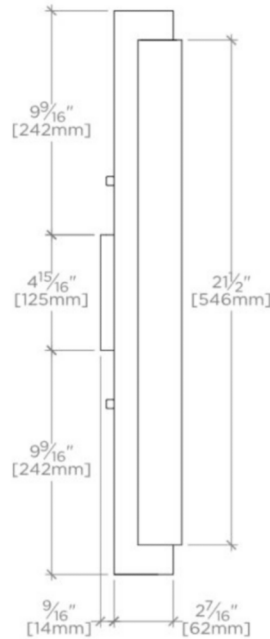

AXIL

AI02LT

Axil Wall Mounted Bar Sconce with Etched Glass Shade

TECHNICAL DETAILS

Ambient / Task: Ambient
Bulb Type: Dedicated LED
Depth / Width: 3226 mm
Height: 15494 mm
Installation Type: Wall Mounted
Interior / Exterior Application: Interior Only
Junction Box Orientation: Vertical
Length: 2823 mm
Light Direction: Omni-directional from Wall Surface
Number of Bulbs: One
Orientation: Any
Primary Material: Brass
Safety Warnings: ALWAYS DISCONNECT THE POWER BEFORE INSTALLING AND BEFORE CLEANING OR OTHER MAINTENANCE. CONSULT A QUALIFIED, LICENSED ELECTRICIAN TO ENSURE CORRECT BRANCH CIRCUIT CONDUCTOR
Shade Finish: White
Shade Material: Etched Blown Cased Glass
Shade Shape: Cylinder
Suggested Application: Bath, Entry, Kitchen, Laundry
Voltage: 240V
Wet / Dry: Damp or Dry

INSPIRATION

Contemporary elegance from simple geometric forms. Inspired by 1920s Art Deco styles, Axil offers even, flattering illumination.

CODES & STANDARDS

CE

PRODUCT FEATURES

Proprietary design
Solid brass and glass
CE rated
Mounts vertically or horizontally
Dimmable LED fixture - 50,000 hours of life

AXIL

AI02LT

Axil Wall Mounted Bar Sconce with Etched Glass Shade

TOP VIEW SCALE: 1 1/2"=1'-0"

MOUNTING PLATE SCALE: 3"=1'-0"

ISO VIEW SCALE: 1 1/2"=1'-0"

FRONT VIEW SCALE: 1 1/2"=1'-0"

SIDE VIEW SCALE: 1 1/2"=1'-0"