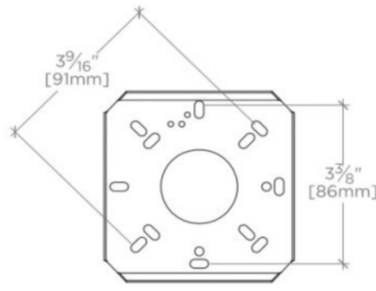

AXIL

AI02LT

Axil Wall Mounted Bar Sconce with Etched Glass Shade

TECHNICAL DETAILS

Ambient / Task: Ambient
Bulb Type: Dedicated LED
Depth / Width: 3226 mm
Height: 15494 mm
Installation Type: Wall Mounted
Interior / Exterior Application: Interior Only
Junction Box Orientation: Vertical
Length: 2823 mm
Light Direction: Omni-directional from Wall Surface
Number of Bulbs: One
Orientation: Any
Primary Material: Brass
Safety Warnings: ALWAYS DISCONNECT THE POWER BEFORE INSTALLING AND BEFORE CLEANING OR OTHER MAINTENANCE. CONSULT A QUALIFIED, LICENSED ELECTRICIAN TO ENSURE CORRECT BRANCH CIRCUIT CONDUCTOR
Shade Finish: White
Shade Material: Etched Blown Cased Glass
Shade Shape: Cylinder
Suggested Application: Bath, Entry, Kitchen, Laundry
Voltage: 240V
Wet / Dry: Damp or Dry

INSPIRATION

Contemporary elegance from simple geometric forms. Inspired by 1920s Art Deco styles, Axil offers even, flattering illumination.

CODES & STANDARDS

CE

PRODUCT FEATURES

Proprietary design
Solid brass and glass
CE rated
Mounts vertically or horizontally
Dimmable LED fixture - 50,000 hours of life

AXIL

AI02LT

Axil Wall Mounted Bar Sconce with Etched Glass Shade

TOP VIEW SCALE: 1 1/2"=1'-0"

MOUNTING PLATE SCALE: 3"=1'-0"

ISO VIEW SCALE: 1 1/2"=1'-0"

FRONT VIEW SCALE: 1 1/2"=1'-0"

SIDE VIEW SCALE: 1 1/2"=1'-0"