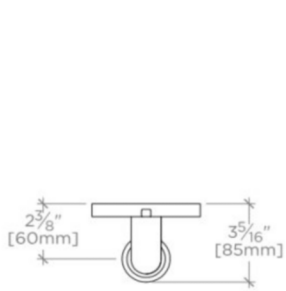

AXIL

AI02LT

Axil Wall Mounted Bar Sconce with Etched Glass Shade

TECHNICAL DETAILS

Ambient / Task: Ambient
Bulb Type: Dedicated LED
Depth / Width: 3226 mm
Height: 15494 mm
Installation Type: Wall Mounted
Interior / Exterior Application: Interior Only
Junction Box Orientation: Vertical
Length: 2823 mm
Light Direction: Omni-directional from Wall Surface
Number of Bulbs: One
Orientation: Any
Primary Material: Brass
Safety Warnings: ALWAYS DISCONNECT THE POWER BEFORE INSTALLING AND BEFORE CLEANING OR OTHER MAINTENANCE. CONSULT A QUALIFIED, LICENSED ELECTRICIAN TO ENSURE CORRECT BRANCH CIRCUIT CONDUCTOR
Shade Finish: White
Shade Material: Etched Blown Cased Glass
Shade Shape: Cylinder
Suggested Application: Bath, Entry, Kitchen, Laundry
Voltage: 240V
Wet / Dry: Damp or Dry

INSPIRATION

Contemporary elegance from simple geometric forms. Inspired by 1920s Art Deco styles, Axil offers even, flattering illumination.

CODES & STANDARDS

CE

PRODUCT FEATURES

Proprietary design
Solid brass and glass
CE rated
Mounts vertically or horizontally
Dimmable LED fixture - 50,000 hours of life

AXIL

AI02LT

Axil Wall Mounted Bar Sconce with Etched Glass Shade

TOP VIEW SCALE: 1 1/2"=1'-0"

MOUNTING PLATE SCALE: 3"=1'-0"

ISO VIEW SCALE: 1 1/2"=1'-0"

FRONT VIEW SCALE: 1 1/2"=1'-0"

SIDE VIEW SCALE: 1 1/2"=1'-0"