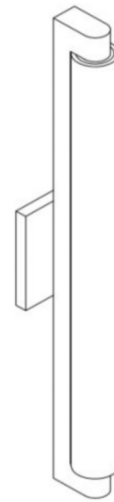

AXIL

AI02LT

Axil Wall Mounted Bar Sconce with Etched Glass Shade

TECHNICAL DETAILS

Ambient / Task: Ambient
Bulb Type: Dedicated LED
Depth / Width: 3226 mm
Height: 15494 mm
Installation Type: Wall Mounted
Interior / Exterior Application: Interior Only
Junction Box Orientation: Vertical
Length: 2823 mm
Light Direction: Omni-directional from Wall Surface
Number of Bulbs: One
Orientation: Any
Primary Material: Brass
Safety Warnings: ALWAYS DISCONNECT THE POWER BEFORE INSTALLING AND BEFORE CLEANING OR OTHER MAINTENANCE. CONSULT A QUALIFIED, LICENSED ELECTRICIAN TO ENSURE CORRECT BRANCH CIRCUIT CONDUCTOR
Shade Finish: White
Shade Material: Etched Blown Cased Glass
Shade Shape: Cylinder
Suggested Application: Bath, Entry, Kitchen, Laundry
Voltage: 240V
Wet / Dry: Damp or Dry

INSPIRATION

Contemporary elegance from simple geometric forms. Inspired by 1920s Art Deco styles, Axil offers even, flattering illumination.

CODES & STANDARDS

CE

PRODUCT FEATURES

Proprietary design
Solid brass and glass
CE rated
Mounts vertically or horizontally
Dimmable LED fixture - 50,000 hours of life

AXIL

AI02LT

Axil Wall Mounted Bar Sconce with Etched Glass Shade

TOP VIEW SCALE: 1 1/2"=1'-0"

MOUNTING PLATE SCALE: 3"=1'-0"

ISO VIEW SCALE: 1 1/2"=1'-0"

FRONT VIEW SCALE: 1 1/2"=1'-0"

SIDE VIEW SCALE: 1 1/2"=1'-0"