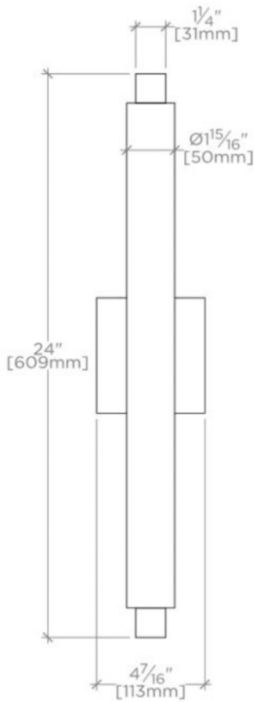

AXIL

AI02LT

Axil Wall Mounted Bar Sconce with Etched Glass Shade

TECHNICAL DETAILS

Ambient / Task: Ambient
Bulb Type: Dedicated LED
Depth / Width: 3226 mm
Height: 15494 mm
Installation Type: Wall Mounted
Interior / Exterior Application: Interior Only
Junction Box Orientation: Vertical
Length: 2823 mm
Light Direction: Omni-directional from Wall Surface
Number of Bulbs: One
Orientation: Any
Primary Material: Brass
Safety Warnings: ALWAYS DISCONNECT THE POWER BEFORE INSTALLING AND BEFORE CLEANING OR OTHER MAINTENANCE. CONSULT A QUALIFIED, LICENSED ELECTRICIAN TO ENSURE CORRECT BRANCH CIRCUIT CONDUCTOR
Shade Finish: White
Shade Material: Etched Blown Cased Glass
Shade Shape: Cylinder
Suggested Application: Bath, Entry, Kitchen, Laundry
Voltage: 240V
Wet / Dry: Damp or Dry

INSPIRATION

Contemporary elegance from simple geometric forms. Inspired by 1920s Art Deco styles, Axil offers even, flattering illumination.

CODES & STANDARDS

CE

PRODUCT FEATURES

Proprietary design
Solid brass and glass
CE rated
Mounts vertically or horizontally
Dimmable LED fixture - 50,000 hours of life

AXIL

AI02LT

Axil Wall Mounted Bar Sconce with Etched Glass Shade

TOP VIEW SCALE: 1 1/2"=1'-0"

MOUNTING PLATE SCALE: 3"=1'-0"

ISO VIEW SCALE: 1 1/2"=1'-0"

FRONT VIEW SCALE: 1 1/2"=1'-0"

SIDE VIEW SCALE: 1 1/2"=1'-0"