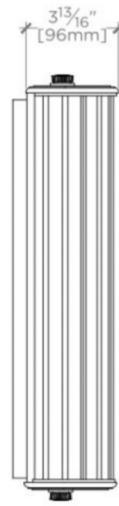

FORO

Foro Wall Mounted Double Sconce with Fluted Glass Shade

FR03LT

TECHNICAL DETAILS

Ambient / Task: Ambient
Bulb Base Size: E27
Bulb Type: A19
Depth / Width: 111 mm
Height: 460 mm
Installation Type: Wall Mounted
Interior / Exterior Application: Interior Only
Junction Box Orientation: Any
Length: 111 mm
Light Direction: Omnidirectional from wall surface
Number of Bulbs: Two
Orientation: Any
Primary Material: Brass
Safety Warnings: Do not exceed max wattage.
Shade Finish: White
Shade Fitter Size: 0 mm
Shade Material: Blown Glass
Shade Shape: Semicircular
Voltage: 240.0
Wet / Dry: Damp or Dry

Mouth-blown, fluted, white cased glass
Solid brass
Uses 60 Watt T10 shaped Bulbs (not included)
CE Listed
Mounts horizontally or vertically

FORO

FR03LT

Foro Wall Mounted Double Sconce with Fluted Glass Shade

TOP VIEW SCALE: 1/2"=1'-0"

BACK VIEW SCALE: 1/2"=1'-0"

FRONT VIEW SCALE: 1/2"=1'-0"

SIDE VIEW SCALE: 1/2"=1'-0"