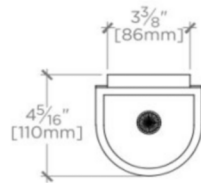

FORO

Foro Wall Mounted Double Sconce with Fluted Glass Shade

FR03LT

TECHNICAL DETAILS

Ambient / Task: Ambient
Bulb Base Size: E27
Bulb Type: A19
Depth / Width: 111 mm
Height: 460 mm
Installation Type: Wall Mounted
Interior / Exterior Application: Interior Only
Junction Box Orientation: Any
Length: 111 mm
Light Direction: Omnidirectional from wall surface
Number of Bulbs: Two
Orientation: Any
Primary Material: Brass
Safety Warnings: Do not exceed max wattage.
Shade Finish: White
Shade Fitter Size: 0 mm
Shade Material: Blown Glass
Shade Shape: Semicircular
Voltage: 240.0
Wet / Dry: Damp or Dry

Mouth-blown, fluted, white cased glass
Solid brass
Uses 60 Watt T10 shaped Bulbs (not included)
CE Listed
Mounts horizontally or vertically

FORO

FR03LT

Foro Wall Mounted Double Sconce with Fluted Glass Shade

TOP VIEW SCALE: 1/2"=1'-0"

BACK VIEW SCALE: 1/2"=1'-0"

FRONT VIEW SCALE: 1/2"=1'-0"

SIDE VIEW SCALE: 1/2"=1'-0"