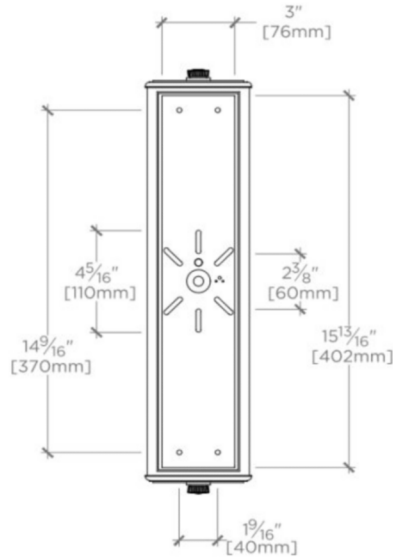

FORO

Foro Wall Mounted Double Sconce with Fluted Glass Shade

FR03LT

TECHNICAL DETAILS

Ambient / Task: Ambient
Bulb Base Size: E27
Bulb Type: A19
Depth / Width: 111 mm
Height: 460 mm
Installation Type: Wall Mounted
Interior / Exterior Application: Interior Only
Junction Box Orientation: Any
Length: 111 mm
Light Direction: Omnidirectional from wall surface
Number of Bulbs: Two
Orientation: Any
Primary Material: Brass
Safety Warnings: Do not exceed max wattage.
Shade Finish: White
Shade Fitter Size: 0 mm
Shade Material: Blown Glass
Shade Shape: Semicircular
Voltage: 240.0
Wet / Dry: Damp or Dry

Mouth-blown, fluted, white cased glass
Solid brass
Uses 60 Watt T10 shaped Bulbs (not included)
CE Listed
Mounts horizontally or vertically

FORO

FR03LT

Foro Wall Mounted Double Sconce with Fluted Glass Shade

TOP VIEW SCALE: 1/2"=1'-0"

BACK VIEW SCALE: 1/2"=1'-0"

FRONT VIEW SCALE: 1/2"=1'-0"

SIDE VIEW SCALE: 1/2"=1'-0"