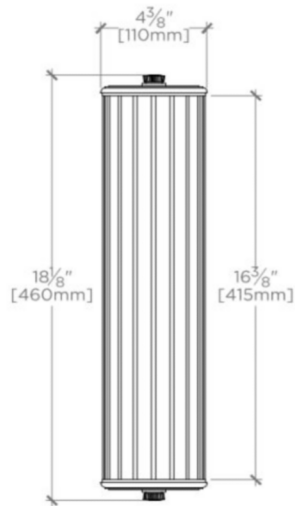

FORO

Foro Wall Mounted Double Sconce with Fluted Glass Shade

FR03LT

TECHNICAL DETAILS

Ambient / Task: Ambient
Bulb Base Size: E27
Bulb Type: A19
Depth / Width: 111 mm
Height: 460 mm
Installation Type: Wall Mounted
Interior / Exterior Application: Interior Only
Junction Box Orientation: Any
Length: 111 mm
Light Direction: Omnidirectional from wall surface
Number of Bulbs: Two
Orientation: Any
Primary Material: Brass
Safety Warnings: Do not exceed max wattage.
Shade Finish: White
Shade Fitter Size: 0 mm
Shade Material: Blown Glass
Shade Shape: Semicircular
Voltage: 240.0
Wet / Dry: Damp or Dry

Mouth-blown, fluted, white cased glass
Solid brass
Uses 60 Watt T10 shaped Bulbs (not included)
CE Listed
Mounts horizontally or vertically

FORO

FR03LT

Foro Wall Mounted Double Sconce with Fluted Glass Shade

TOP VIEW SCALE: 1/2"=1'-0"

BACK VIEW SCALE: 1/2"=1'-0"

FRONT VIEW SCALE: 1/2"=1'-0"

SIDE VIEW SCALE: 1/2"=1'-0"