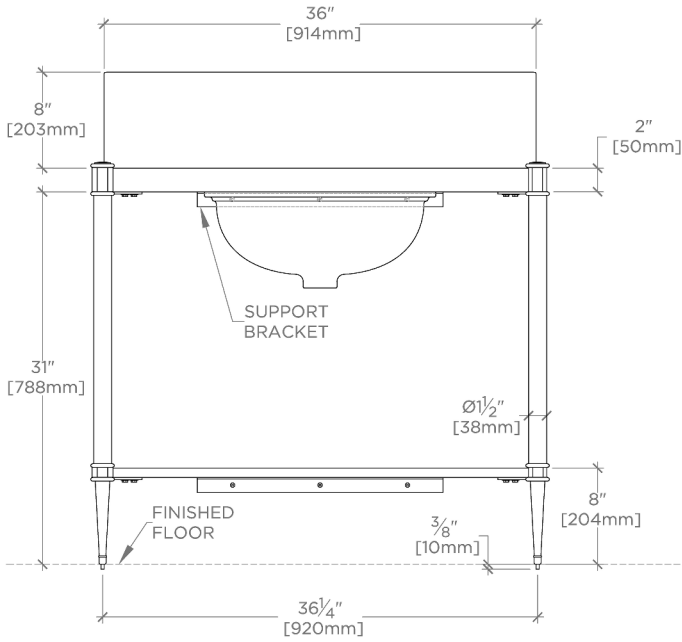

CAMDEN

36" with MRLVCU Sink 36" 5CM

CAWS20

SHOWN IN 36" WITH MRLVCU SINK 36" 5CM | CAWS20

TECHNICAL DETAILS

Depth To Overflow: 2.67"
Depth/Width: 23"
Drain Hole Depth: 1 7/8"
Drain Hole Diameter: 1 3/4"
Drain Style: Center Drain
Fittings Hole Diameter: 1 3/8"
Height: 33"
Length: 36"

CERTIFICATIONS

PRODUCT (NOTES)

WATERWORKS

CAMDEN

CAWS20

36" with MRLVCU Sink 36" 5CM

TOP VIEW

SCALE: 3/4"=1'-0"

FRONT VIEW

SCALE: 3/4"=1'-0"

SIDE VIEW

SCALE: 3/4"=1'-0"