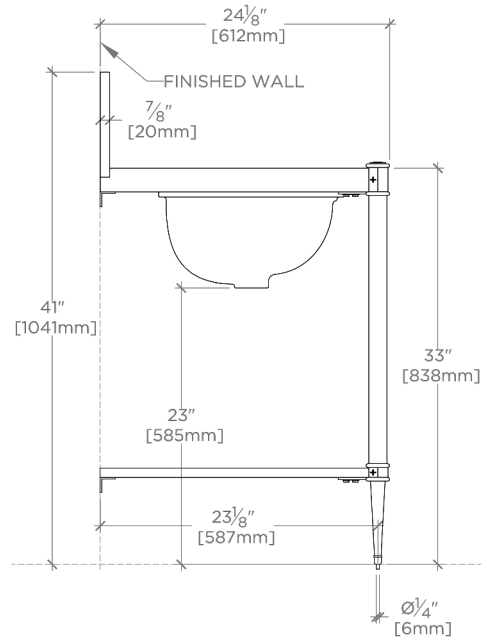

CAMDEN

36" with MRLVCU Sink 36" 5CM

CAWS20

SHOWN IN 36" WITH MRLVCU SINK 36" 5CM | CAWS20

TECHNICAL DETAILS

Depth To Overflow: 2.67"
Depth/Width: 23"
Drain Hole Depth: 1 7/8"
Drain Hole Diameter: 1 3/4"
Drain Style: Center Drain
Fittings Hole Diameter: 1 3/8"
Height: 33"
Length: 36"

CERTIFICATIONS

PRODUCT (NOTES)

WATERWORKS

CAMDEN

CAWS20

36" with MRLVCU Sink 36" 5CM

TOP VIEW

SCALE: 3/4"=1'-0"

FRONT VIEW

SCALE: 3/4"=1'-0"

SIDE VIEW

SCALE: 3/4"=1'-0"