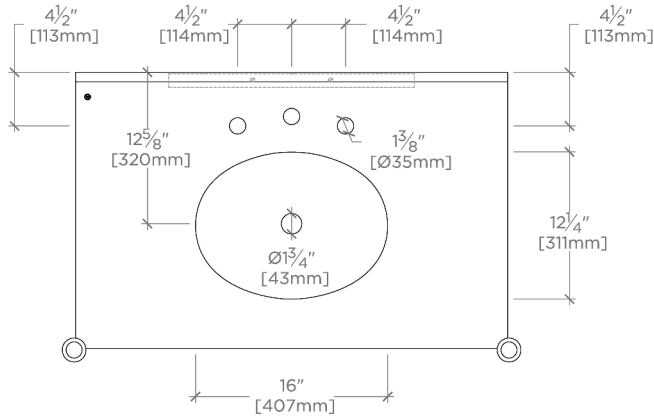

CAMDEN

36" with MRLVCU Sink 36" 5CM

CAWS20

SHOWN IN 36" WITH MRLVCU SINK 36" 5CM | CAWS20

TECHNICAL DETAILS

Depth To Overflow: 2.67"
Depth/Width: 23"
Drain Hole Depth: 1 7/8"
Drain Hole Diameter: 1 3/4"
Drain Style: Center Drain
Fittings Hole Diameter: 1 3/8"
Height: 33"
Length: 36"

CERTIFICATIONS

PRODUCT (NOTES)

WATERWORKS

CAMDEN

CAWS20

36" with MRLVCU Sink 36" 5CM

TOP VIEW

SCALE: 3/4"=1'-0"

FRONT VIEW

SCALE: 3/4"=1'-0"

SIDE VIEW

SCALE: 3/4"=1'-0"