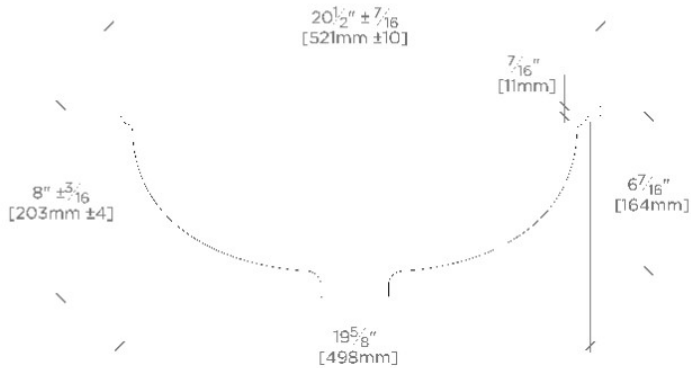

### TECHNICAL DETAILS

ADA Compliance: When installed per ADA guidelines  
Bowl Shape: Oval  
Depth/Width: 17"  
Drain Style: Center Drain  
Height: 8"  
Installation Type: Undermount  
Length: 20 1/2"  
Outer Rim Shape: Oval  
Primary Material: Vitreous China  
Suggested Application: Bath

### CERTIFICATIONS

Dimensions of sinks are nominal and are subject to slight  
PRODUCT (NOTES)

## MANCHESTER

MRLVZU

Manchester Undermount Oval Vitreous China Lavatory Sink  
 20 1/2" x 17" x 8"

TOP VIEW

SCALE: 1 1/2" = 1'-0"

FRONT VIEW

SCALE: 1 1/2" = 1'-0"

SIDE VIEW

SCALE: 1 1/2" = 1'-0"

DIMENSIONAL TOLERANCE: +/- 2%