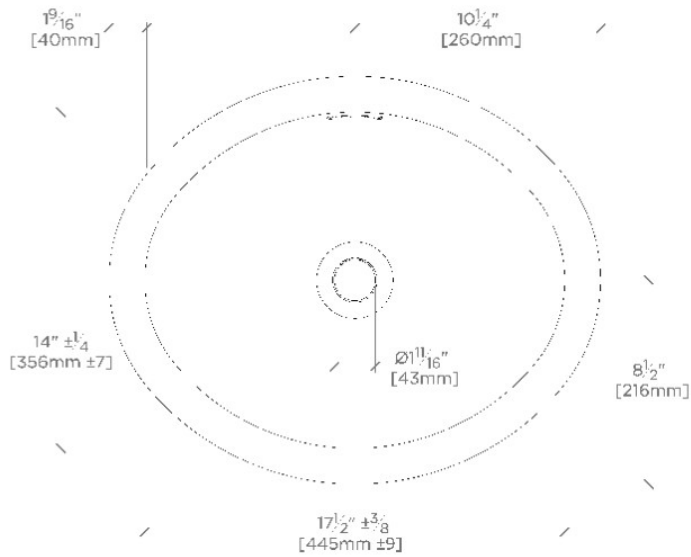

### TECHNICAL DETAILS

ADA Compliance: When installed per ADA guidelines  
Bowl Shape: Oval  
Depth/Width: 17"  
Drain Style: Center Drain  
Height: 8"  
Installation Type: Undermount  
Length: 20 1/2"  
Outer Rim Shape: Oval  
Primary Material: Vitreous China  
Suggested Application: Bath

### CERTIFICATIONS

Dimensions of sinks are nominal and are subject to slight  
PRODUCT (NOTES)

## MANCHESTER

MRLVZU

Manchester Undermount Oval Vitreous China Lavatory Sink  
 20 1/2" x 17" x 8"

TOP VIEW

SCALE: 1 1/2" = 1'-0"

FRONT VIEW

SCALE: 1 1/2" = 1'-0"

SIDE VIEW

SCALE: 1 1/2" = 1'-0"

DIMENSIONAL TOLERANCE: +/- 2%