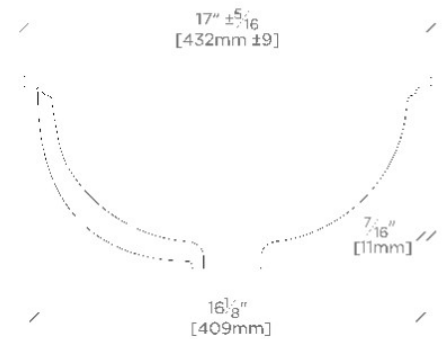

### TECHNICAL DETAILS

ADA Compliance: When installed per ADA guidelines  
Bowl Shape: Oval  
Depth/Width: 17"  
Drain Style: Center Drain  
Height: 8"  
Installation Type: Undermount  
Length: 20 1/2"  
Outer Rim Shape: Oval  
Primary Material: Vitreous China  
Suggested Application: Bath

### CERTIFICATIONS

Dimensions of sinks are nominal and are subject to slight  
PRODUCT (NOTES)

## MANCHESTER

MRLVZU

Manchester Undermount Oval Vitreous China Lavatory Sink  
 20 1/2" x 17" x 8"

TOP VIEW

SCALE: 1 1/2" = 1'-0"

FRONT VIEW

SCALE: 1 1/2" = 1'-0"

SIDE VIEW

SCALE: 1 1/2" = 1'-0"

DIMENSIONAL TOLERANCE: +/- 2%