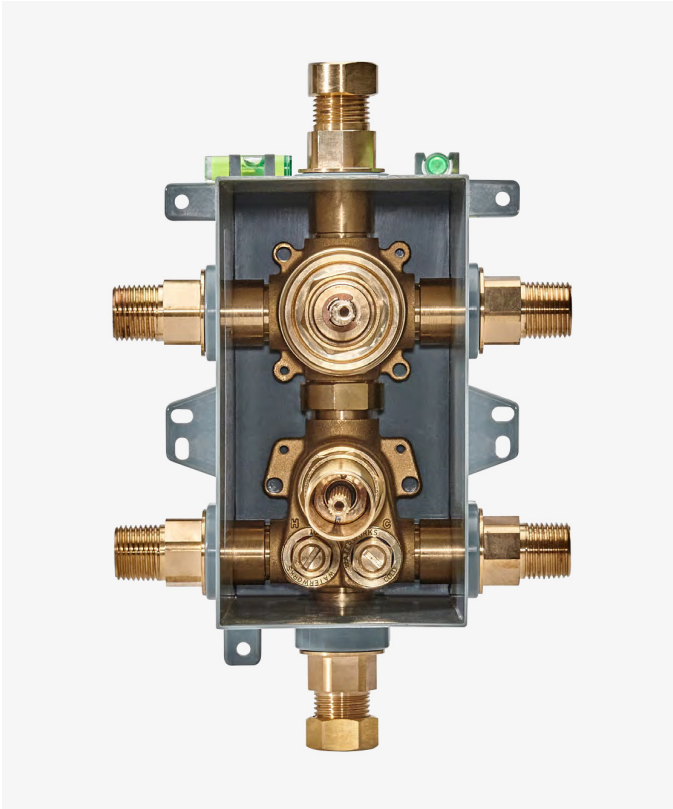

ESTB. 1978

WATERWORKS

ViaWorks

The ViaWorks collection encompasses all Waterworks valves, which are just as impeccably engineered as our legendary fittings and the finest the industry has to offer in terms of performance, features and functionality. ViaWorks valves are engineered with more than three generations of bath and kitchen expertise, each with installers and lifelong service in mind.