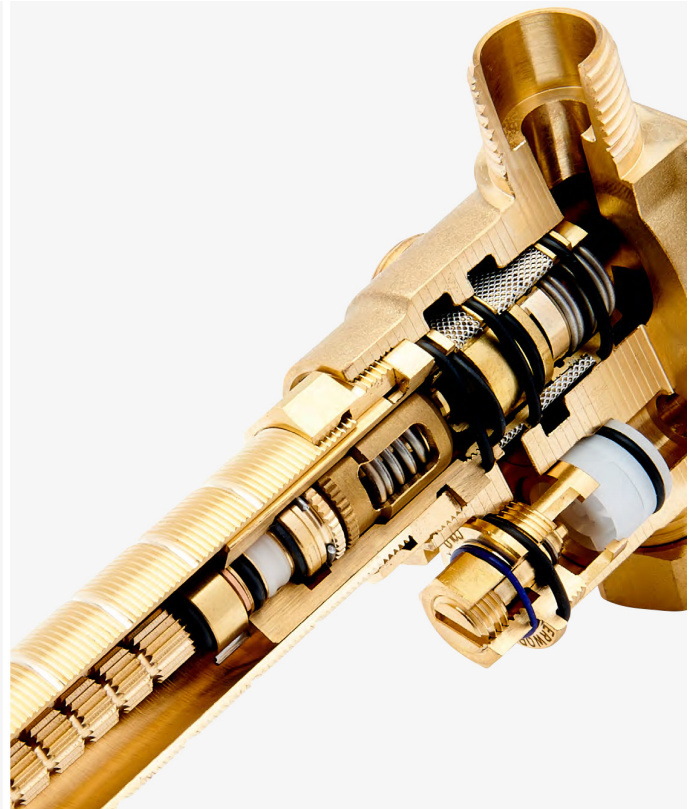

ESTB. 1978

WATERWORKS

ViaWorks

The ViaWorks collection encompasses all Waterworks valves, which are just as impeccably engineered as our legendary fittings and the finest the industry has to offer in terms of performance, features and functionality. ViaWorks valves are engineered with more than three generations of bath and kitchen expertise, each with installers and lifelong service in mind.