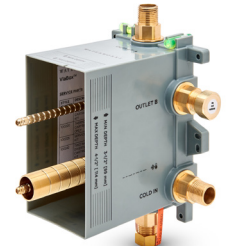

ViaWorks

1/2" Lavatory Wall Mounted Valve (Used with Lever Handle Lavatory Faucets)
STYLE GULV25 (US) / GU25LV (UK)

1/2" Lavatory Wall Mounted Valve (Used with Cross or Wheel Handle Lavatory Faucet)
STYLE GULV27 (US) / GU27LV (UK)

1/2" Lavatory Wall Mounted Valve for Single Handle
STYLE GULV29 (US & UK)

3/4" Thermostatic Valve
STYLE GUTH37 (US) / GU37TH (UK)

3/4" Thermostatic Valve with Trim Adapter
STYLE GUTH38 (US) / GU38TH (UK)

1/2" Thermostatic Valve
STYLE GUTH60 (US) / GU60TH (UK)

3/4" Thermostatic Valve with 7" Tile Guard***
STYLE GUTH78 (US) / GU78TH (UK)

ViaBox™ 1/2" Integrated Thermostatic Valve with Volume Control
STYLE GUTH61 (US) / GU61TH (UK)

ViaBox™ 1/2" Integrated Thermostatic Valve with Two Way Diverter
STYLE GUTH62 (US) / GU62TH (UK)

ViaBox™ 1/2" Integrated Thermostatic Valve with Three Way Diverter
STYLE GUTH63 (US) / GU63TH (UK)

1/2" Thermostatic Valve with Integrated Volume Control Valve
STYLE GUTH71 (US) / GU71TH (UK)