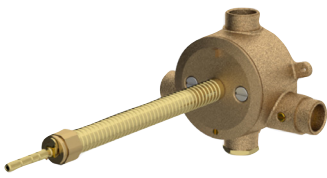

ViaWorks

1/2" Lavatory Wall Mounted Valve (Used with Lever Handle Lavatory Faucets)
STYLE GULV25 (US) / GU25LV (UK)

1/2" Lavatory Wall Mounted Valve (Used with Cross or Wheel Handle Lavatory Faucet)
STYLE GULV27 (US) / GU27LV (UK)

1/2" Lavatory Wall Mounted Valve for Single Handle
STYLE GULV29 (US & UK)

3/4" Thermostatic Valve
STYLE GUTH37 (US) / GU37TH (UK)

3/4" Thermostatic Valve with Trim Adapter
STYLE GUTH38 (US) / GU38TH (UK)

1/2" Thermostatic Valve
STYLE GUTH60 (US) / GU60TH (UK)

3/4" Thermostatic Valve with 7" Tile Guard***
STYLE GUTH78 (US) / GU78TH (UK)

ViaBox™ 1/2" Integrated Thermostatic Valve with Volume Control
STYLE GUTH61 (US) / GU61TH (UK)

ViaBox™ 1/2" Integrated Thermostatic Valve with Two Way Diverter
STYLE GUTH62 (US) / GU62TH (UK)

ViaBox™ 1/2" Integrated Thermostatic Valve with Three Way Diverter
STYLE GUTH63 (US) / GU63TH (UK)

1/2" Thermostatic Valve with Integrated Volume Control Valve
STYLE GUTH71 (US) / GU71TH (UK)