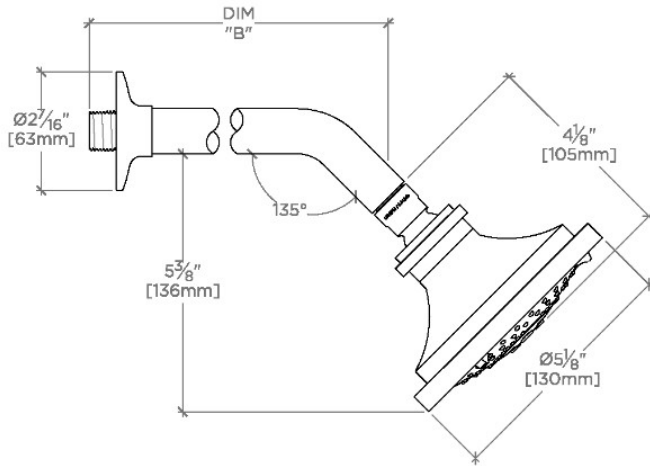

## Riverun

RRS354

Riverun 5" Showerhead with Adjustable Spray with 6" Wall Mounted 45 Degree Shower Arm

SHOWN IN RIVERUN 5" SHOWERHEAD WITH ADJUSTABLE SPRAY WITH 6" WALL MOUNTED 45 DEGREE SHOWER ARM | RRS354

### TECHNICAL DETAILS

Adjustable Versus Fixed Spray: Adjustable Spray  
Fittings Hole Diameter: 32 mm  
Inlet Connection Size: 1/2"  
Inlet Connection Type: Male NPT  
Pivot: Y  
Primary Material: Brass  
Restricted Maximum Flow Rate: 6.6 liters/min  
Water Pressure Maximum: 6.0 bar  
Water Pressure Minimum: 1.5 bar  
Water Pressure Recommended: 3.0 bar

## Riverun

RRS354

Riverun 5" Showerhead with Adjustable Spray with 6" Wall Mounted 45 Degree Shower Arm

TOP VIEW

SCALE: 3"=1'-0"

STYLE NO.	DIM "A"	DIM "B"
DSS354	10 1/16" [272mm]	6 1/4" [158mm]
HGS354		
RRS354		
DSS355	12 1/16" [323mm]	8 1/4" [209mm]
HGS355		
RRS355		

SPRAY PATTERNS

FRONT VIEW

SCALE: 3"=1'-0"

SIDE VIEW

SCALE: 3"=1'-0"