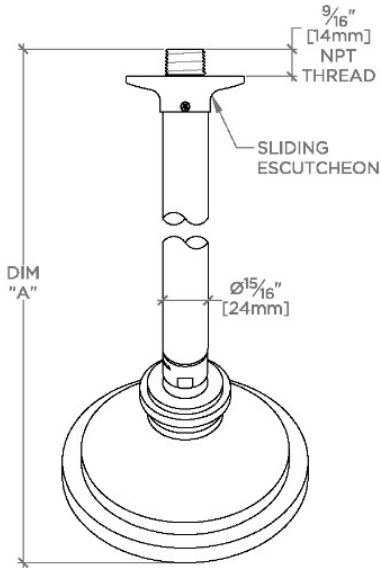

### TECHNICAL DETAILS

Adjustable Versus Fixed Spray: Adjustable Spray  
Fittings Hole Diameter: 32 mm  
Inlet Connection Size: 1/2"  
Inlet Connection Type: Male NPT  
Pivot: Y  
Primary Material: Brass  
Restricted Maximum Flow Rate: 6.6 liters/min  
Water Pressure Maximum: 6.0 bar  
Water Pressure Minimum: 1.5 bar  
Water Pressure Recommended: 3.0 bar

### PRODUCT FEATURES

Made of Brass

Features a swivel 5" showerhead with three adjustable spray patterns

Includes a 6" wall mounted 45 degree shower arm

Stocked in Brass, Chrome, Nickel and Matte Nickel

Showerhead available in 1.75gpm (6.6L/min) flow rate

## Riverun

RRS354

Riverun 5" Showerhead with Adjustable Spray with 6" Wall Mounted 45 Degree Shower Arm

TOP VIEW

SCALE: 3"=1'-0"

STYLE NO.	DIM "A"	DIM "B"
DSS354	10 1/16" [272mm]	6 1/4" [158mm]
HGS354		
RRS354		
DSS355	12 1/16" [323mm]	8 1/4" [209mm]
HGS355		
RRS355		

SPRAY PATTERNS

FRONT VIEW

SCALE: 3"=1'-0"

SIDE VIEW

SCALE: 3"=1'-0"