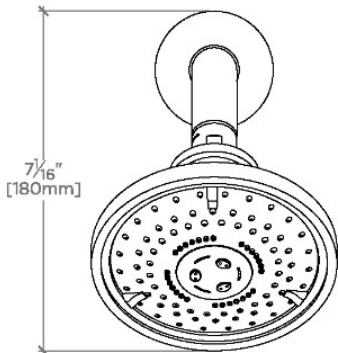

## Riverun

RRS354

Riverun 5" Showerhead with Adjustable Spray with 6" Wall Mounted 45 Degree Shower Arm

SHOWN IN RIVERUN 5" SHOWERHEAD WITH ADJUSTABLE SPRAY WITH 6" WALL MOUNTED 45 DEGREE SHOWER ARM | RRS354

### PRODUCT FEATURES

Made of Brass

Features a swivel 5" showerhead with three adjustable spray patterns

Includes a 6" wall mounted 45 degree shower arm

Stocked in Brass, Chrome, Nickel and Matte Nickel

Showerhead available in 1.75gpm (6.6L/min) flow rate

## Riverun

RRS354

Riverun 5" Showerhead with Adjustable Spray with 6" Wall Mounted 45 Degree Shower Arm

TOP VIEW

SCALE: 3"=1'-0"

STYLE NO.	DIM "A"	DIM "B"
DSS354	10 1/16" [272mm]	6 1/4" [158mm]
HGS354		
RRS354		
DSS355	12 1/16" [323mm]	8 1/4" [209mm]
HGS355		
RRS355		

SPRAY PATTERNS

FRONT VIEW

SCALE: 3"=1'-0"

SIDE VIEW

SCALE: 3"=1'-0"