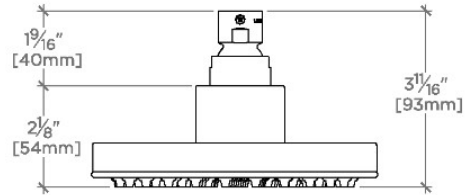

Universal

USH206

Universal Modern 6" Showerhead

SHOWN IN UNIVERSAL MODERN 6" SHOWERHEAD | USH206

TECHNICAL DETAILS

Adjustable Versus Fixed Spray: Fixed Spray
 Flow Restriction Options: 1.5, 1.75, 2.0
 Inlet Connection Size: 1/2"
 Inlet Connection Type: Female NPT
 Pivot: Y
 Primary Material: Brass
 Restricted Maximum Flow Rate: 6.6 liters/min
 Water Pressure Maximum: 6.0 bar
 Water Pressure Minimum: 1.5 bar
 Water Pressure Recommended: 3.0 bar

Swiveling 6" showerhead

61 easy clean rubber nozzles prevent calcium buildup

Stocked in Brass, Chrome and Nickel

Showerhead available in 1.75gpm (6.6L/min) flow rate

CERTIFICATIONS

PRODUCT (NOTES)

CEILING VIEW SCALE: 3"=1'-0"

FRONT VIEW SCALE: 3"=1'-0"

SIDE VIEW SCALE: 3"=1'-0"