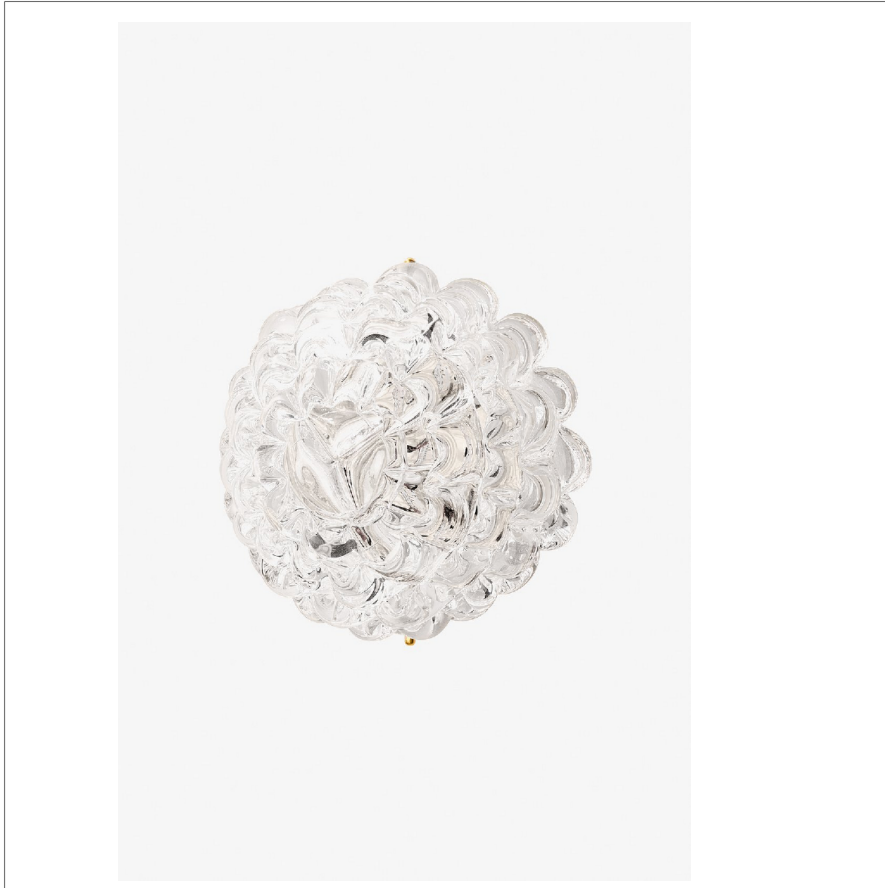

Camilla

CA01LT

Camilla Wall / Ceiling Small Round Flush Mount with Rostrato
Murano Glass Diffuser

SHOWN IN CAMILLA WALL / CEILING SMALL ROUND FLUSH MOUNT WITH ROSTRATO MURANO GLASS DIFFUSER | CA01LT

TECHNICAL DETAILS

Ambient Task: Ambient
Depth/Width: 89 mm
Height: 146 mm
Installation Type: Wall or ceiling mounted
Interior Exterior Application: Interior Only
Length: 146 mm
Light Direction: Omnidirectional from wall surface
Orientation: Vertical or Horizontal
Primary Material: Brass/Murano glass
Safety Warnings: Do not exceed max wattage.
Shade Finish: Clear
Shade Material: Glass
Voltage: 240
Wet/Dry: Damp or Dry

CODES & STANDARDS

PRODUCT FEATURES

Proprietary design

Murano Glass Diffusers; Nickel and Brass Pins included with each fixture

Handcrafted in Italy

Dimmable integrated LED fixture - 50,000 hours of life

Our handblown glass diffusers are individually formed by skilled glassblowers, and natural air bubbles, slight movement within the glass, and subtle variation in shape - normal and inherent to the process - enhance their beauty and ensure no two fixtures are exactly alike.

CERTIFICATIONS

PRODUCT (NOTES)

Camilla

CA01LT

Camilla Wall / Ceiling Small Round Flush Mount with Rostrato
Murano Glass Diffuser

TOP VIEW

SCALE: 3"=1'-0"

MOUNTING PLATE