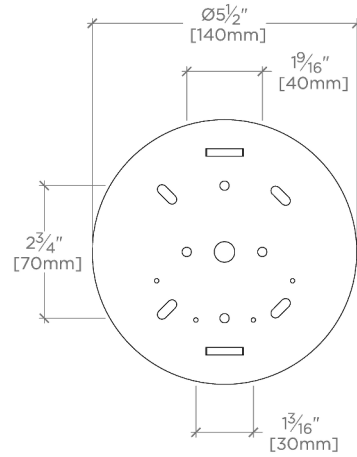

Ambient Task: Ambient
Depth/Width: 89 mm
Height: 146 mm
Installation Type: Wall or ceiling mounted
Interior Exterior Application: Interior Only
Length: 146 mm
Light Direction: Omnidirectional from wall surface
Orientation: Vertical or Horizontal
Primary Material: Brass/Murano glass
Safety Warnings: Do not exceed max wattage.
Shade Finish: Clear
Shade Material: Glass
Voltage: 240
Wet/Dry: Damp or Dry

CERTIFICATIONS

PRODUCT (NOTES)

Camilla

CA01LT

Camilla Wall / Ceiling Small Round Flush Mount with Rostrato
Murano Glass Diffuser

TOP VIEW

SCALE: 3"=1'-0"

MOUNTING PLATE

SCALE: 3"=1'-0"

FRONT VIEW

SCALE: 3"=1'-0"

SIDE VIEW

SCALE: 3"=1'-0"