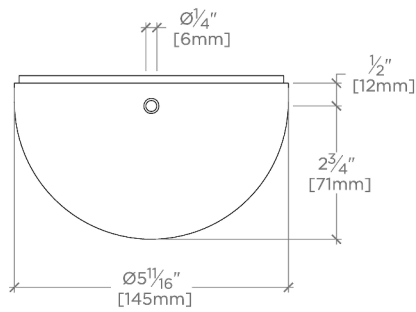

Ambient Task: Ambient
Depth/Width: 89 mm
Height: 146 mm
Installation Type: Wall or ceiling mounted
Interior Exterior Application: Interior Only
Length: 146 mm
Light Direction: Omnidirectional from wall surface
Orientation: Vertical or Horizontal
Primary Material: Brass/Murano glass
Safety Warnings: Do not exceed max wattage.
Shade Finish: Clear
Shade Material: Glass
Voltage: 240
Wet/Dry: Damp or Dry

CERTIFICATIONS

PRODUCT (NOTES)

Camilla

CA01LT

Camilla Wall / Ceiling Small Round Flush Mount with Rostrato
Murano Glass Diffuser

TOP VIEW

SCALE: 3"=1'-0"

MOUNTING PLATE

SCALE: 3"=1'-0"

FRONT VIEW

SCALE: 3"=1'-0"

SIDE VIEW

SCALE: 3"=1'-0"