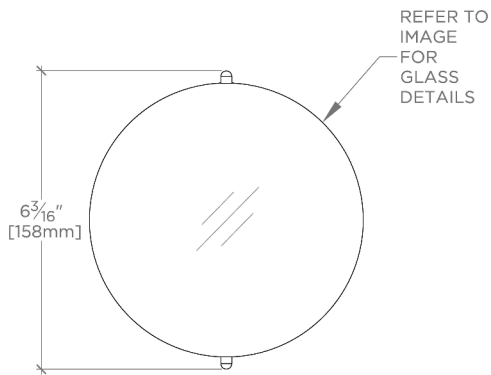

Ambient Task: Ambient
Depth/Width: 89 mm
Height: 146 mm
Installation Type: Wall or ceiling mounted
Interior Exterior Application: Interior Only
Length: 146 mm
Light Direction: Omnidirectional from wall surface
Orientation: Vertical or Horizontal
Primary Material: Brass/Murano glass
Safety Warnings: Do not exceed max wattage.
Shade Finish: Clear
Shade Material: Glass
Voltage: 240
Wet/Dry: Damp or Dry

CERTIFICATIONS

PRODUCT (NOTES)

Camilla

CA01LT

Camilla Wall / Ceiling Small Round Flush Mount with Rostrato
Murano Glass Diffuser

TOP VIEW

SCALE: 3"=1'-0"

MOUNTING PLATE

SCALE: 3"=1'-0"

FRONT VIEW

SCALE: 3"=1'-0"

SIDE VIEW

SCALE: 3"=1'-0"