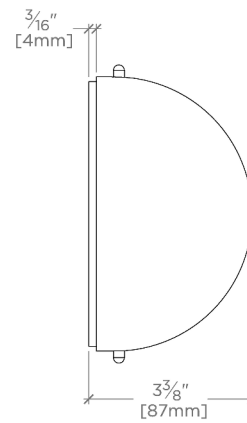

Ambient Task: Ambient
Depth/Width: 89 mm
Height: 146 mm
Installation Type: Wall or ceiling mounted
Interior Exterior Application: Interior Only
Length: 146 mm
Light Direction: Omnidirectional from wall surface
Orientation: Vertical or Horizontal
Primary Material: Brass/Murano glass
Safety Warnings: Do not exceed max wattage.
Shade Finish: Clear
Shade Material: Glass
Voltage: 240
Wet/Dry: Damp or Dry

CERTIFICATIONS

PRODUCT (NOTES)

Camilla

CA01LT

Camilla Wall / Ceiling Small Round Flush Mount with Rostrato
Murano Glass Diffuser

TOP VIEW

SCALE: 3"=1'-0"

MOUNTING PLATE

SCALE: 3"=1'-0"

FRONT VIEW

SCALE: 3"=1'-0"

SIDE VIEW

SCALE: 3"=1'-0"