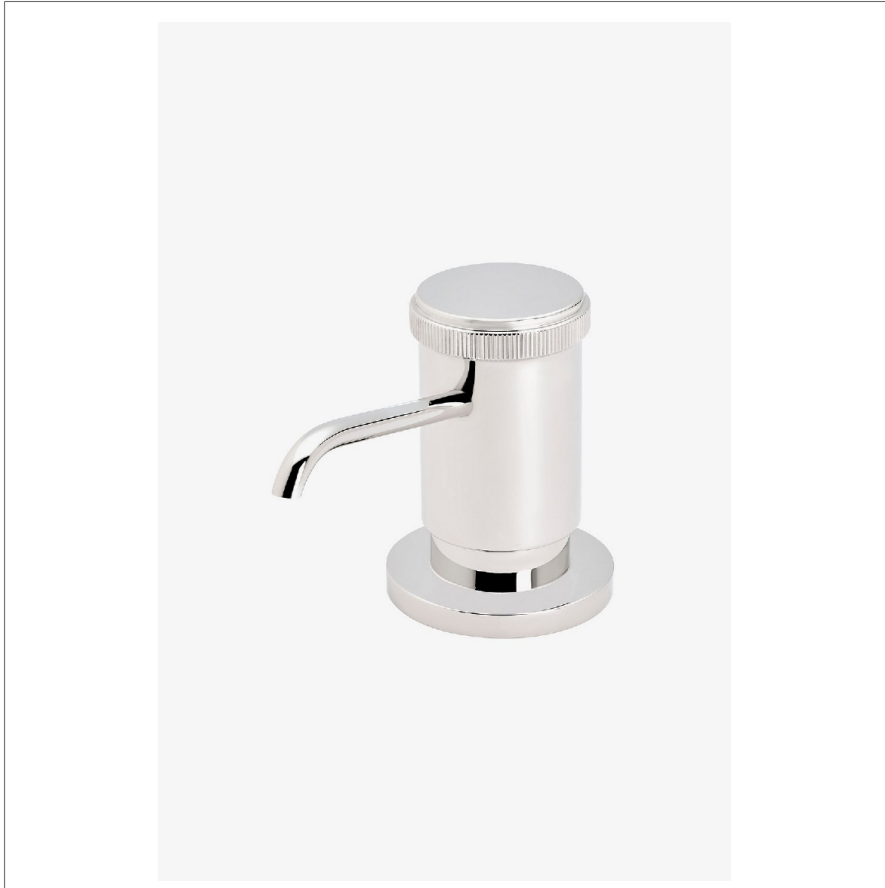

## UNIVERSAL

USD300

Universal Transitional Deck Mounted Soap Dispenser

SHOWN IN UNIVERSAL TRANSITIONAL DECK MOUNTED SOAP DISPENSER | USD300

### TECHNICAL DETAILS

Fittings Hole Diameter: 1 3/8"  
Suggested Application: All Applications

### PRODUCT FEATURES

Enhance everyday experiences with our universal transitional deck mounted soap dispenser

This item is stocked in Brass, Chrome, Nickel and Dark Nickel finishes

Made of Brass

The pump top lifts off for easy refilling

### Universal Transitional Deck Mounted Soap Dispenser

TOP VIEW SCALE: 3"=1'-0"

FRONT VIEW SCALE: 3"=1'-0"

SIDE VIEW SCALE: 3"=1'-0"