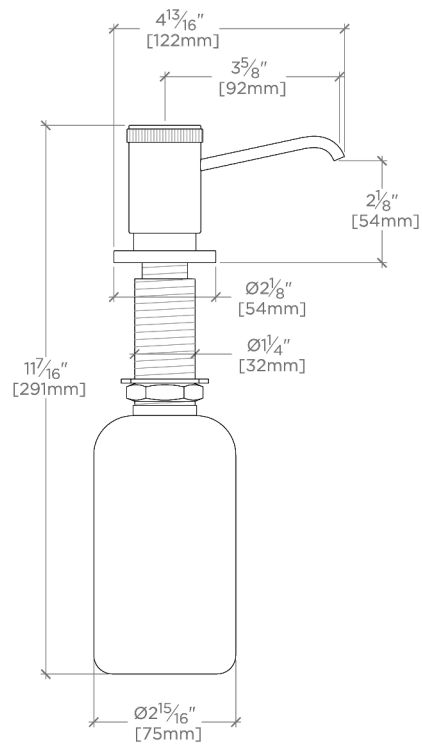

### TECHNICAL DETAILS

Fittings Hole Diameter: 1 3/8"  
Suggested Application: All Applications

### Universal Transitional Deck Mounted Soap Dispenser

TOP VIEW SCALE: 3"=1'-0"

FRONT VIEW SCALE: 3"=1'-0"

SIDE VIEW SCALE: 3"=1'-0"