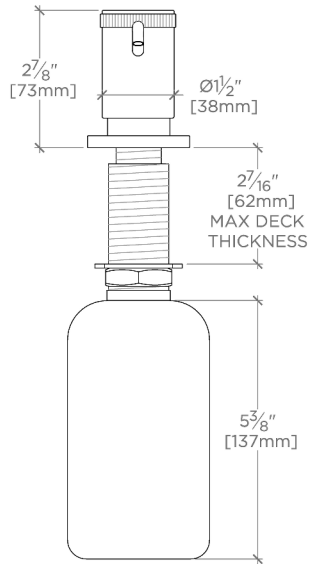

### TECHNICAL DETAILS

Fittings Hole Diameter: 1 3/8"  
Suggested Application: All Applications

### Universal Transitional Deck Mounted Soap Dispenser

TOP VIEW SCALE: 3"=1'-0"

FRONT VIEW SCALE: 3"=1'-0"

SIDE VIEW SCALE: 3"=1'-0"