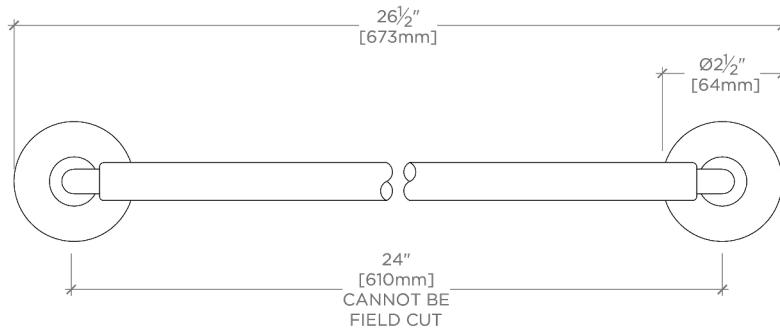

LUDLOW

LD65G1

Ludlow Volta 24" Single Sided Glass Mounted Towel Bar

SHOWN IN LUDLOW VOLTA 24" SINGLE SIDED GLASS MOUNTED TOWEL BAR | LD65G1

TECHNICAL DETAILS

Escutcheon Primary Material: Brass
Hardware Primary Material: Brass
Primary Material: Brass

CODES & STANDARDS

PRODUCT FEATURES

All mounting hardware included

Solid brass construction

Can accommodate glass thickness between 1/4" [6mm] to 3/4" [19mm]

Stocked in a Chrome, Nickel and Brass

CERTIFICATIONS

PRODUCT (NOTES)

LUDLOW

LD65G1

Ludlow Volta 24" Single Sided Glass Mounted Towel Bar

† THIS PRODUCT CAN BE INSTALLED ON GLASS THAT IS
1/4" [6mm], 3/8" [10mm], 1/2" [13mm], OR 3/4" [19mm].

TOP VIEW

SCALE: 3"=1'-0"

BACK VIEW ON DISC

FRONT VIEW

SCALE: 3"=1'-0"

SIDE VIEW

SCALE: 3"=1'-0"