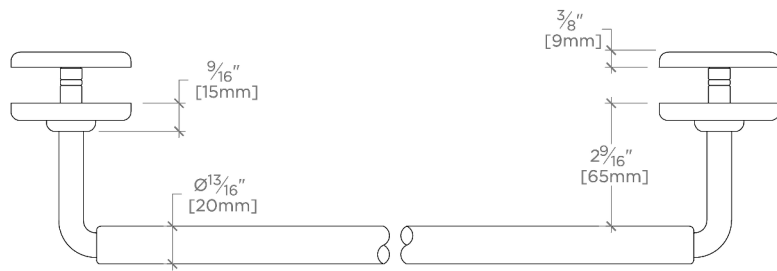

LUDLOW

LD65G1

Ludlow Volta 24" Single Sided Glass Mounted Towel Bar

SHOWN IN LUDLOW VOLTA 24" SINGLE SIDED GLASS MOUNTED TOWEL BAR | LD65G1

TECHNICAL DETAILS

Escutcheon Primary Material: Brass
Hardware Primary Material: Brass
Primary Material: Brass

CODES & STANDARDS

PRODUCT FEATURES

All mounting hardware included

Solid brass construction

Can accommodate glass thickness between 1/4" [6mm] to 3/4" [19mm]

Stocked in a Chrome, Nickel and Brass

CERTIFICATIONS

PRODUCT (NOTES)

LUDLOW

LD65G1

Ludlow Volta 24" Single Sided Glass Mounted Towel Bar

† THIS PRODUCT CAN BE INSTALLED ON GLASS THAT IS
1/4" [6mm], 3/8" [10mm], 1/2" [13mm], OR 3/4" [19mm].

TOP VIEW

SCALE: 3"=1'-0"

BACK VIEW ON DISC

FRONT VIEW

SCALE: 3"=1'-0"

SIDE VIEW

SCALE: 3"=1'-0"