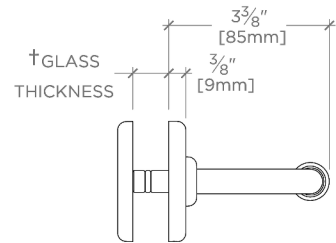

LUDLOW

LD65G1

Ludlow Volta 24" Single Sided Glass Mounted Towel Bar

SHOWN IN LUDLOW VOLTA 24" SINGLE SIDED GLASS MOUNTED TOWEL BAR | LD65G1

TECHNICAL DETAILS

Escutcheon Primary Material: Brass
Hardware Primary Material: Brass
Primary Material: Brass

CODES & STANDARDS

PRODUCT FEATURES

All mounting hardware included

Solid brass construction

Can accommodate glass thickness between 1/4" [6mm] to 3/4" [19mm]

Stocked in a Chrome, Nickel and Brass

CERTIFICATIONS

PRODUCT (NOTES)

LUDLOW

LD65G1

Ludlow Volta 24" Single Sided Glass Mounted Towel Bar

† THIS PRODUCT CAN BE INSTALLED ON GLASS THAT IS
1/4" [6mm], 3/8" [10mm], 1/2" [13mm], OR 3/4" [19mm].

TOP VIEW

SCALE: 3"=1'-0"

BACK VIEW ON DISC

FRONT VIEW

SCALE: 3"=1'-0"

SIDE VIEW

SCALE: 3"=1'-0"