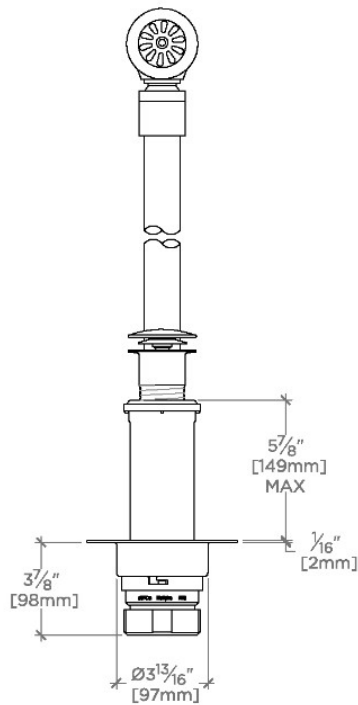

CODES & STANDARDS

PRODUCT FEATURES

CERTIFICATIONS

PRODUCT (NOTES)

Universal

UNWO30

Universal Push-Touch Drain and Docking Station with Overflow

TOP VIEW SCALE: 1/2"=1'-0"

FRONT VIEW SCALE: 1/2"=1'-0"

SIDE VIEW

SCALE: 1/2"=1'-0"