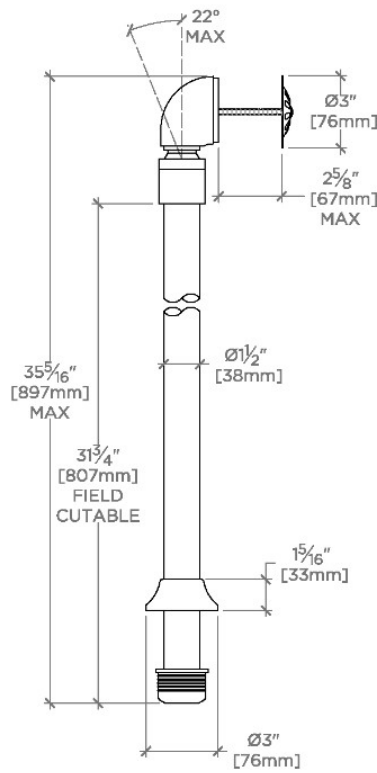

CODES & STANDARDS

PRODUCT FEATURES

CERTIFICATIONS

PRODUCT (NOTES)

Universal

UNWO30

Universal Push-Touch Drain and Docking Station with Overflow

TOP VIEW SCALE: 1/2"=1'-0"

FRONT VIEW SCALE: 1/2"=1'-0"

SIDE VIEW

SCALE: 1/2"=1'-0"