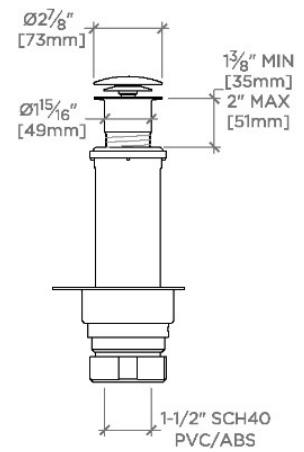

CODES & STANDARDS

PRODUCT FEATURES

CERTIFICATIONS

PRODUCT (NOTES)

Universal

UNWO30

Universal Push-Touch Drain and Docking Station with Overflow

TOP VIEW SCALE: 1/2"=1'-0"

FRONT VIEW SCALE: 1/2"=1'-0"

SIDE VIEW

SCALE: 1/2"=1'-0"