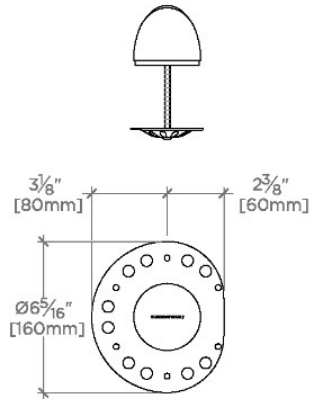

CODES & STANDARDS

PRODUCT FEATURES

CERTIFICATIONS

PRODUCT (NOTES)

Universal

UNWO30

Universal Push-Touch Drain and Docking Station with Overflow

TOP VIEW SCALE: 1/2"=1'-0"

FRONT VIEW SCALE: 1/2"=1'-0"

SIDE VIEW

SCALE: 1/2"=1'-0"