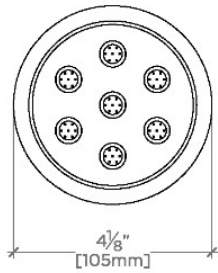

### TECHNICAL DETAILS

Adjustable Versus Fixed Spray: Fixed Spray  
 Flow Restriction Options: 1.5, 1.75, 2.0  
 Inlet Connection Size: 1/2"  
 Inlet Connection Type: Female NPT  
 Pivot: Y  
 Primary Material: Brass  
 Restricted Maximum Flow Rate: 6.6 liters/min  
 Water Pressure Maximum: 6.0 bar  
 Water Pressure Minimum: 1.5 bar  
 Water Pressure Recommended: 3.0 bar

### PRODUCT FEATURES

Compatible with an assortment of Waterworks arms and flanges, sold separately

Swiveling 4 1/4" showerhead

Stocked in Brass, Chrome and Nickel

Showerhead available in 1.75gpm (6.6L/min) flow rate

### PRODUCT (NOTES)

CEILING VIEW SCALE: 3"=1'-0"

FRONT VIEW SCALE: 3"=1'-0"

SIDE VIEW SCALE: 3"=1'-0"