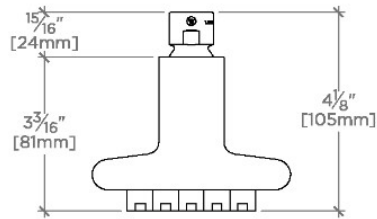

### TECHNICAL DETAILS

Adjustable Versus Fixed Spray: Fixed Spray  
 Flow Restriction Options: 1.5, 1.75, 2.0  
 Inlet Connection Size: 1/2"  
 Inlet Connection Type: Female NPT  
 Pivot: Y  
 Primary Material: Brass  
 Restricted Maximum Flow Rate: 6.6 liters/min  
 Water Pressure Maximum: 6.0 bar  
 Water Pressure Minimum: 1.5 bar  
 Water Pressure Recommended: 3.0 bar

### PRODUCT (NOTES)

CEILING VIEW SCALE: 3"=1'-0"

FRONT VIEW SCALE: 3"=1'-0"

SIDE VIEW SCALE: 3"=1'-0"