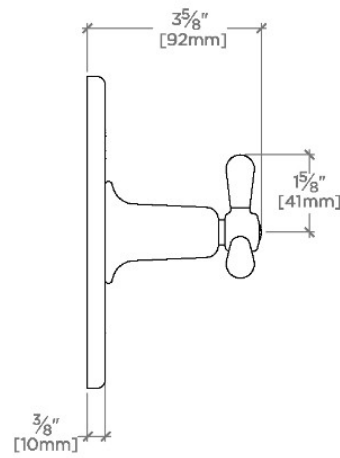

RIVERUN

RRTH02

Riverun Single Thermostatic Control Valve Trim with Tri-Spoke Handle

SHOWN IN RIVERUN SINGLE THERMOSTATIC CONTROL VALVE TRIM WITH TRI-SPOKE HANDLE | RRTH02

TECHNICAL DETAILS

ADA Compliance: Yes
Integrated Diverter: N
Number Of Holes: One Hole
Primary Material: Brass

PRODUCT FEATURES

Features All Metal Tri-Spoke Handle

Allows bather to adjust temperature of all waterway outlets with a hot limit safety stop providing anti-scald protection

Stocked in Nickel and Brass

Requires rough valve, sold separately: GUTH60 (1/2") or GUTH38 (3/4")

CERTIFICATIONS

PRODUCT (NOTES)

RIVERUN

RRTH02

Riverun Single Thermostatic Control Valve Trim with Tri-Spoke Handle

TOP VIEW SCALE: 3"=1'-0"

FRONT VIEW SCALE: 3"=1'-0"

SIDE VIEW SCALE: 3"=1'-0"