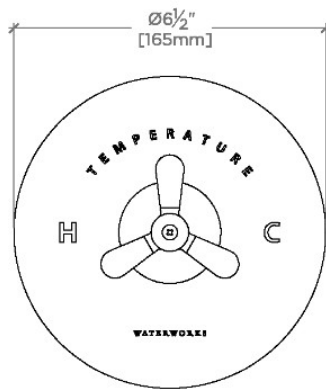

RIVERUN

RRTH02

Riverun Single Thermostatic Control Valve Trim with Tri-Spoke Handle

SHOWN IN RIVERUN SINGLE THERMOSTATIC CONTROL VALVE TRIM WITH TRI-SPOKE HANDLE | RRTH02

TECHNICAL DETAILS

ADA Compliance: Yes
Integrated Diverter: N
Number Of Holes: One Hole
Primary Material: Brass

PRODUCT FEATURES

Features All Metal Tri-Spoke Handle

Allows bather to adjust temperature of all waterway outlets with a hot limit safety stop providing anti-scald protection

Stocked in Nickel and Brass

Requires rough valve, sold separately: GUTH60 (1/2") or GUTH38 (3/4")

CERTIFICATIONS

PRODUCT (NOTES)

RIVERUN

RRTH02

Riverun Single Thermostatic Control Valve Trim with Tri-Spoke Handle

TOP VIEW SCALE: 3"=1'-0"

FRONT VIEW SCALE: 3"=1'-0"

SIDE VIEW SCALE: 3"=1'-0"