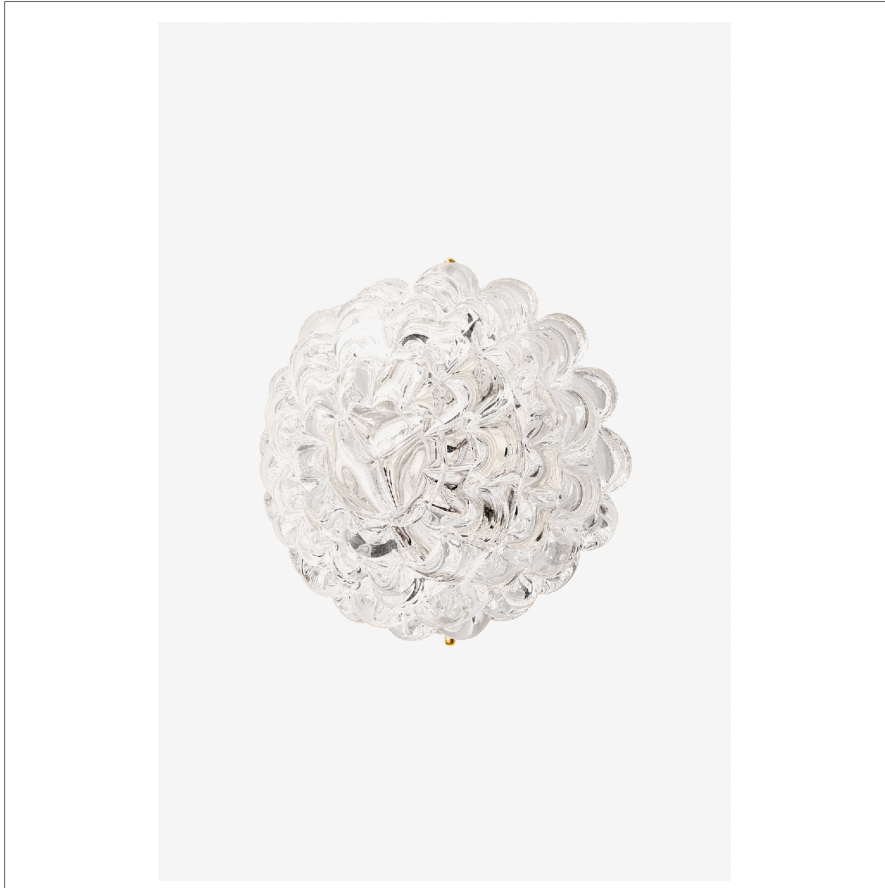

## CAMILLA

CA01LT

Camilla Wall / Ceiling Small Round Flush Mount with Rostrato  
Murano Glass Diffuser

SHOWN IN CAMILLA WALL / CEILING SMALL ROUND FLUSH MOUNT WITH ROSTRATO MURANO GLASS DIFFUSER | CA01LT

### TECHNICAL DETAILS

Ambient Task: Ambient  
Depth/Width: 3 1/2"  
Height: 5 3/4"  
Installation Type: Wall or ceiling mounted  
Interior Exterior Application: Interior Only  
Length: 5 3/4"  
Light Direction: Omnidirectional from wall surface  
Orientation: Vertical or Horizontal  
Primary Material: Brass/Murano glass  
Safety Warnings: Do not exceed max wattage.  
Shade Finish: Clear  
Shade Material: Glass  
Voltage: 240  
Wet/Dry: Damp or Dry

### INSPIRATION

Our Camilla collection honors the ancient art of Murano glassblowing through three distinctive surface treatments. From textured spherical elements to free-flowing contours, each design delivers soft, ambient illumination.

### PRODUCT FEATURES

Proprietary design

Murano Glass Diffusers; Nickel and Brass Pins included with each fixture

Handcrafted in Italy

Dimmable integrated LED fixture - 50,000 hours of life

Our handblown glass diffusers are individually formed by skilled glassblowers, and natural air bubbles, slight movement within the glass, and subtle variation in shape - normal and inherent to the process - enhance their beauty and ensure no two fixtures are exactly alike.