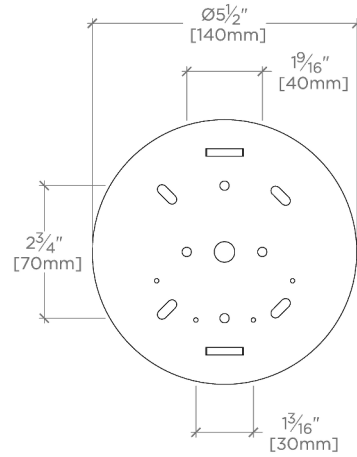

### TECHNICAL DETAILS

Ambient Task: Ambient  
Depth/Width: 3 1/2"  
Height: 5 3/4"  
Installation Type: Wall or ceiling mounted  
Interior Exterior Application: Interior Only  
Length: 5 3/4"  
Light Direction: Omnidirectional from wall surface  
Orientation: Vertical or Horizontal  
Primary Material: Brass/Murano glass  
Safety Warnings: Do not exceed max wattage.  
Shade Finish: Clear  
Shade Material: Glass  
Voltage: 240  
Wet/Dry: Damp or Dry

## CAMILLA

CA01LT

Camilla Wall / Ceiling Small Round Flush Mount with Rostrato  
Murano Glass Diffuser

TOP VIEW

SCALE: 3"=1'-0"

MOUNTING PLATE

SCALE: 3"=1'-0"

FRONT VIEW

SCALE: 3"=1'-0"

SIDE VIEW

SCALE: 3"=1'-0"