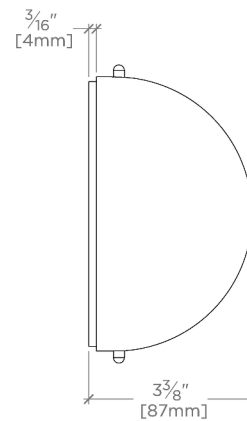

### TECHNICAL DETAILS

Ambient Task: Ambient  
Depth/Width: 3 1/2"  
Height: 5 3/4"  
Installation Type: Wall or ceiling mounted  
Interior Exterior Application: Interior Only  
Length: 5 3/4"  
Light Direction: Omnidirectional from wall surface  
Orientation: Vertical or Horizontal  
Primary Material: Brass/Murano glass  
Safety Warnings: Do not exceed max wattage.  
Shade Finish: Clear  
Shade Material: Glass  
Voltage: 240  
Wet/Dry: Damp or Dry

## CAMILLA

CA01LT

Camilla Wall / Ceiling Small Round Flush Mount with Rostrato  
Murano Glass Diffuser

TOP VIEW

SCALE: 3"=1'-0"

MOUNTING PLATE

SCALE: 3"=1'-0"

FRONT VIEW

SCALE: 3"=1'-0"

SIDE VIEW

SCALE: 3"=1'-0"