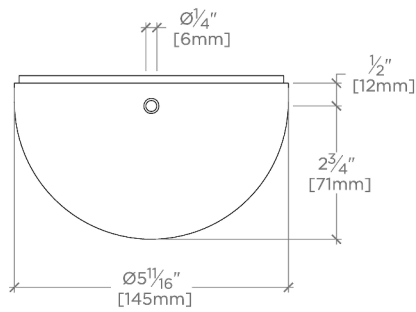

### TECHNICAL DETAILS

Ambient Task: Ambient  
Depth/Width: 3 1/2"  
Height: 5 3/4"  
Installation Type: Wall or ceiling mounted  
Interior Exterior Application: Interior Only  
Length: 5 3/4"  
Light Direction: Omnidirectional from wall surface  
Orientation: Vertical or Horizontal  
Primary Material: Brass/Murano glass  
Safety Warnings: Do not exceed max wattage.  
Shade Finish: Clear  
Shade Material: Glass  
Voltage: 240  
Wet/Dry: Damp or Dry

## CAMILLA

CA01LT

Camilla Wall / Ceiling Small Round Flush Mount with Rostrato  
Murano Glass Diffuser

TOP VIEW

SCALE: 3"=1'-0"

MOUNTING PLATE

SCALE: 3"=1'-0"

FRONT VIEW

SCALE: 3"=1'-0"

SIDE VIEW

SCALE: 3"=1'-0"