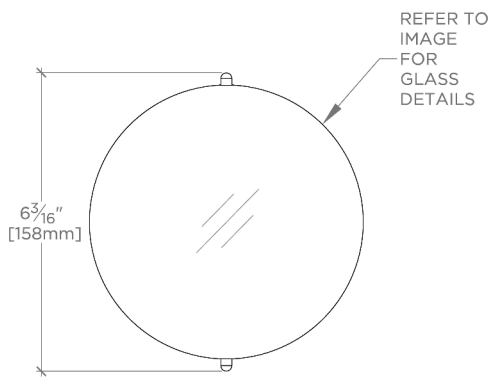

### TECHNICAL DETAILS

Ambient Task: Ambient  
Depth/Width: 3 1/2"  
Height: 5 3/4"  
Installation Type: Wall or ceiling mounted  
Interior Exterior Application: Interior Only  
Length: 5 3/4"  
Light Direction: Omnidirectional from wall surface  
Orientation: Vertical or Horizontal  
Primary Material: Brass/Murano glass  
Safety Warnings: Do not exceed max wattage.  
Shade Finish: Clear  
Shade Material: Glass  
Voltage: 240  
Wet/Dry: Damp or Dry

## CAMILLA

CA01LT

Camilla Wall / Ceiling Small Round Flush Mount with Rostrato  
Murano Glass Diffuser

TOP VIEW

SCALE: 3"=1'-0"

MOUNTING PLATE

SCALE: 3"=1'-0"

FRONT VIEW

SCALE: 3"=1'-0"

SIDE VIEW

SCALE: 3"=1'-0"