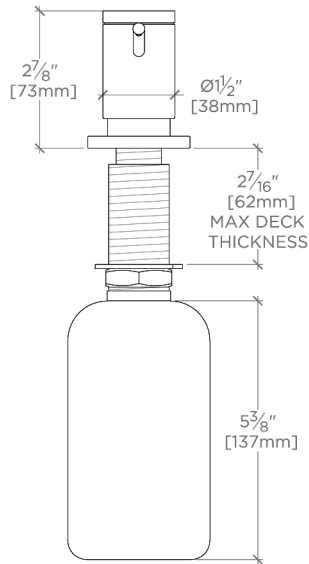

UNIVERSAL

USD200

Universal Modern Deck Mounted Soap Dispenser

SHOWN IN UNIVERSAL MODERN DECK MOUNTED SOAP DISPENSER | USD200

TECHNICAL DETAILS

Fittings Hole Diameter: 1 3/8"
Suggested Application: All Applications

CERTIFICATIONS

PRODUCT (NOTES)

TOP VIEW SCALE: 3"=1'-0"

FRONT VIEW SCALE: 3"=1'-0"

SIDE VIEW SCALE: 3"=1'-0"