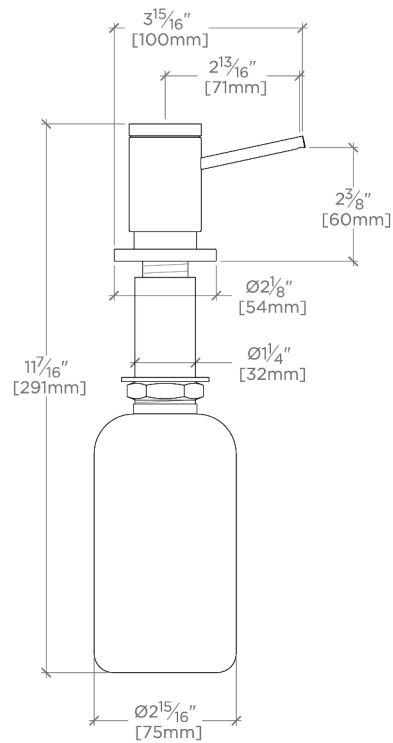

UNIVERSAL

USD200

Universal Modern Deck Mounted Soap Dispenser

SHOWN IN UNIVERSAL MODERN DECK MOUNTED SOAP DISPENSER | USD200

TECHNICAL DETAILS

Fittings Hole Diameter: 1 3/8"
Suggested Application: All Applications

CERTIFICATIONS

PRODUCT (NOTES)

TOP VIEW SCALE: 3"=1'-0"

FRONT VIEW SCALE: 3"=1'-0"

SIDE VIEW SCALE: 3"=1'-0"