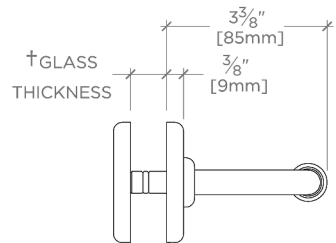

LUDLOW

LD45G1

Ludlow Volta 18" Single Sided Glass Mounted Towel Bar

SHOWN IN LUDLOW VOLTA 18" SINGLE SIDED GLASS MOUNTED TOWEL BAR | LD45G1

TECHNICAL DETAILS

Escutcheon Primary Material: Brass
Hardware Primary Material: Brass
Primary Material: Brass

CODES & STANDARDS

PRODUCT FEATURES

All mounting hardware included

Solid brass construction

Can accommodate glass thickness between 1/4" [6mm] to 3/4" [19mm]

Stocked in a Chrome, Nickel and Brass

CERTIFICATIONS

PRODUCT (NOTES)

LUDLOW

LD45G1

Ludlow Volta 18" Single Sided Glass Mounted Towel Bar

† THIS PRODUCT CAN BE INSTALLED ON GLASS THAT IS
1/4" [6mm], 3/8" [10mm], 1/2" [13mm], OR 3/4" [19mm].

TOP VIEW

SCALE: 3"=1'-0"

BACK VIEW ON DISC

FRONT VIEW

SCALE: 3"=1'-0"

SIDE VIEW

SCALE: 3"=1'-0"