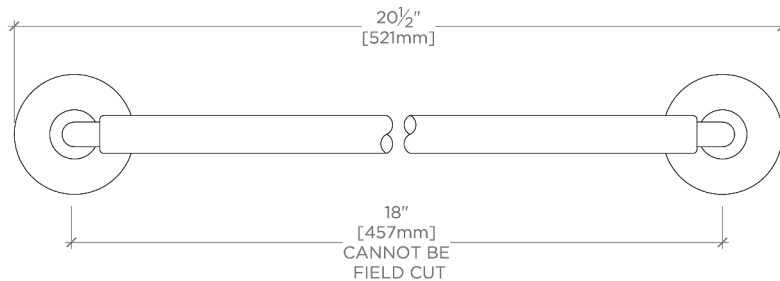

LUDLOW

LD45G1

Ludlow Volta 18" Single Sided Glass Mounted Towel Bar

SHOWN IN LUDLOW VOLTA 18" SINGLE SIDED GLASS MOUNTED TOWEL BAR | LD45G1

TECHNICAL DETAILS

Escutcheon Primary Material: Brass
Hardware Primary Material: Brass
Primary Material: Brass

CODES & STANDARDS

PRODUCT FEATURES

All mounting hardware included

Solid brass construction

Can accommodate glass thickness between 1/4" [6mm] to 3/4" [19mm]

Stocked in a Chrome, Nickel and Brass

CERTIFICATIONS

PRODUCT (NOTES)

LUDLOW

LD45G1

Ludlow Volta 18" Single Sided Glass Mounted Towel Bar

† THIS PRODUCT CAN BE INSTALLED ON GLASS THAT IS
1/4" [6mm], 3/8" [10mm], 1/2" [13mm], OR 3/4" [19mm].

TOP VIEW

SCALE: 3"=1'-0"

BACK VIEW ON DISC

FRONT VIEW

SCALE: 3"=1'-0"

SIDE VIEW

SCALE: 3"=1'-0"