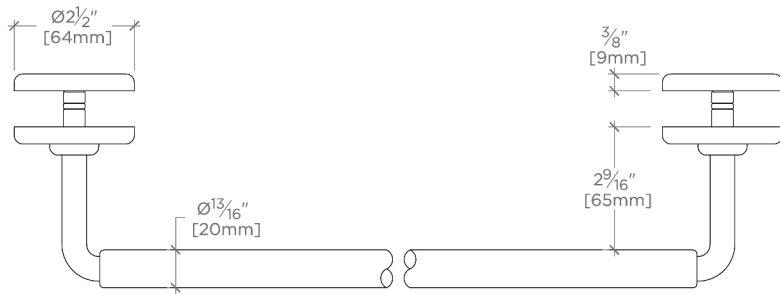

LUDLOW

LD45G1

Ludlow Volta 18" Single Sided Glass Mounted Towel Bar

SHOWN IN LUDLOW VOLTA 18" SINGLE SIDED GLASS MOUNTED TOWEL BAR | LD45G1

TECHNICAL DETAILS

Escutcheon Primary Material: Brass
Hardware Primary Material: Brass
Primary Material: Brass

CODES & STANDARDS

PRODUCT FEATURES

All mounting hardware included

Solid brass construction

Can accommodate glass thickness between 1/4" [6mm] to 3/4" [19mm]

Stocked in a Chrome, Nickel and Brass

CERTIFICATIONS

PRODUCT (NOTES)

LUDLOW

LD45G1

Ludlow Volta 18" Single Sided Glass Mounted Towel Bar

† THIS PRODUCT CAN BE INSTALLED ON GLASS THAT IS
1/4" [6mm], 3/8" [10mm], 1/2" [13mm], OR 3/4" [19mm].

TOP VIEW

SCALE: 3"=1'-0"

BACK VIEW ON DISC

FRONT VIEW

SCALE: 3"=1'-0"

SIDE VIEW

SCALE: 3"=1'-0"