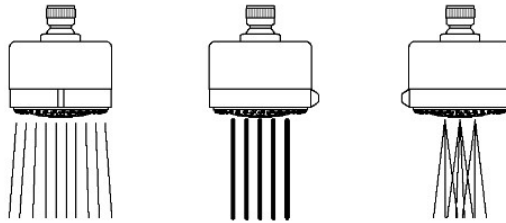

Universal

USH203

Universal Modern 3 1/4" Showerhead with Adjustable Spray

SHOWN IN UNIVERSAL MODERN 3 1/4" SHOWERHEAD WITH ADJUSTABLE SPRAY | USH203

TECHNICAL DETAILS

Adjustable Versus Fixed Spray: Adjustable Spray
 Flow Restriction Options: 1.5, 1.75, 2.0
 Inlet Connection Size: 1/2"
 Inlet Connection Type: Female NPT
 Pivot: Y
 Primary Material: Brass
 Restricted Maximum Flow Rate: 6.6 liters/min
 Water Pressure Maximum: 6.0 bar
 Water Pressure Minimum: 1.5 bar
 Water Pressure Recommended: 3.0 bar

Swiveling 3 1/4" showerhead

Adjustable showerhead features three spray patterns

Stocked in Brass, Chrome and Nickel

Showerhead available in 1.75gpm (6.6L/min) flow rate

CERTIFICATIONS

PRODUCT (NOTES)

Universal Modern 3 1/4" Showerhead with Adjustable Spray

CEILING VIEW SCALE: 3"=1'-0"

SPRAY PATTERNS

FRONT VIEW SCALE: 3"=1'-0"

SIDE VIEW

SCALE: 3"=1'-0"