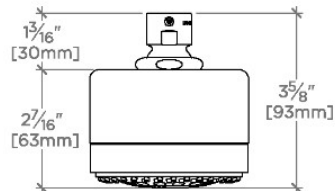

Universal

USH203

Universal Modern 3 1/4" Showerhead with Adjustable Spray

SHOWN IN UNIVERSAL MODERN 3 1/4" SHOWERHEAD WITH ADJUSTABLE SPRAY | USH203

TECHNICAL DETAILS

Adjustable Versus Fixed Spray: Adjustable Spray
 Flow Restriction Options: 1.5, 1.75, 2.0
 Inlet Connection Size: 1/2"
 Inlet Connection Type: Female NPT
 Pivot: Y
 Primary Material: Brass
 Restricted Maximum Flow Rate: 6.6 liters/min
 Water Pressure Maximum: 6.0 bar
 Water Pressure Minimum: 1.5 bar
 Water Pressure Recommended: 3.0 bar

Swiveling 3 1/4" showerhead

Adjustable showerhead features three spray patterns

Stocked in Brass, Chrome and Nickel

Showerhead available in 1.75gpm (6.6L/min) flow rate

CERTIFICATIONS

PRODUCT (NOTES)

Universal Modern 3 1/4" Showerhead with Adjustable Spray

CEILING VIEW SCALE: 3"=1'-0"

SPRAY PATTERNS

FRONT VIEW SCALE: 3"=1'-0"

SIDE VIEW

SCALE: 3"=1'-0"