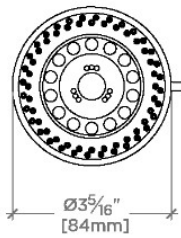

Universal

USH203

Universal Modern 3 1/4" Showerhead with Adjustable Spray

SHOWN IN UNIVERSAL MODERN 3 1/4" SHOWERHEAD WITH ADJUSTABLE SPRAY | USH203

TECHNICAL DETAILS

Adjustable Versus Fixed Spray: Adjustable Spray
 Flow Restriction Options: 1.5, 1.75, 2.0
 Inlet Connection Size: 1/2"
 Inlet Connection Type: Female NPT
 Pivot: Y
 Primary Material: Brass
 Restricted Maximum Flow Rate: 6.6 liters/min
 Water Pressure Maximum: 6.0 bar
 Water Pressure Minimum: 1.5 bar
 Water Pressure Recommended: 3.0 bar

CODES & STANDARDS

USH203X, ASME A112.18.1/CSA B125.1, CEC(1.5GPM & 1.75GPM Only), WaterSense(1.5GPM, 1.75GPM & 2.0GPM Only), DOE, State of MA

PRODUCT FEATURES

Compatible with an assortment of Waterworks arms and flanges, sold separately

Swiveling 3 1/4" showerhead

Adjustable showerhead features three spray patterns

Stocked in Brass, Chrome and Nickel

Showerhead available in 1.75gpm (6.6L/min) flow rate

CERTIFICATIONS

PRODUCT (NOTES)

Universal Modern 3 1/4" Showerhead with Adjustable Spray

CEILING VIEW SCALE: 3"=1'-0"

SPRAY PATTERNS

FRONT VIEW SCALE: 3"=1'-0"

SIDE VIEW

SCALE: 3"=1'-0"