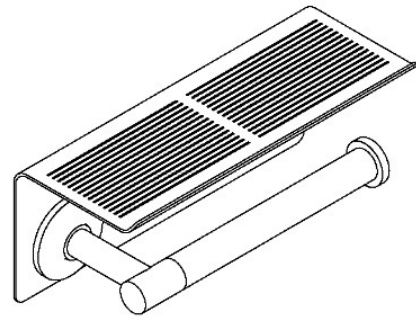

Bond

BPH006

Bond One Arm Paper Holder with Shelf

SHOWN IN BOND ONE ARM PAPER HOLDER WITH SHELF | BPH006

TECHNICAL DETAILS

Primary Material: Brass

INSPIRATION

Modern designs infused with rare soul and artistry. Explore our wide range of Bond bath and kitchen elements, from fittings to fixtures to hardware.

CODES & STANDARDS

PRODUCT FEATURES

All mounting hardware included

Solid brass construction

Stocked in Chrome, Nickel, Brass and Dark Nickel

CERTIFICATIONS

PRODUCT (NOTES)

Bond One Arm Paper Holder with Shelf

TOP VIEW

SCALE: 3"=1'-0"

ISO VIEW

SCALE: 3"=1'-0"

FRONT VIEW

SCALE: 3"=1'-0"

SIDE VIEW

SCALE: 3"=1'-0"