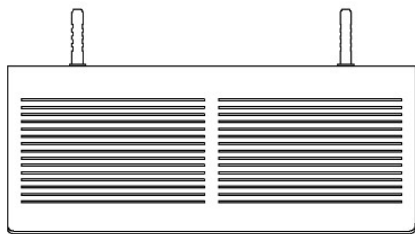

Bond

BPH006

Bond One Arm Paper Holder with Shelf

SHOWN IN BOND ONE ARM PAPER HOLDER WITH SHELF | BPH006

TECHNICAL DETAILS

Primary Material: Brass

INSPIRATION

Modern designs infused with rare soul and artistry. Explore our wide range of Bond bath and kitchen elements, from fittings to fixtures to hardware.

CODES & STANDARDS

PRODUCT FEATURES

All mounting hardware included

Solid brass construction

Stocked in Chrome, Nickel, Brass and Dark Nickel

CERTIFICATIONS

PRODUCT (NOTES)

Bond One Arm Paper Holder with Shelf

TOP VIEW

SCALE: 3"=1'-0"

ISO VIEW

SCALE: 3"=1'-0"

FRONT VIEW

SCALE: 3"=1'-0"

SIDE VIEW

SCALE: 3"=1'-0"