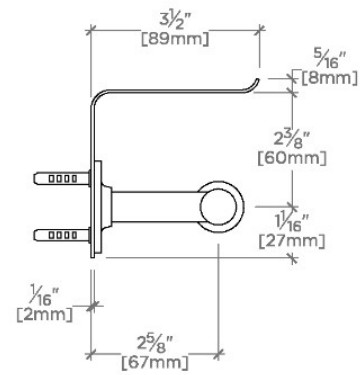

Bond

BPH006

Bond One Arm Paper Holder with Shelf

SHOWN IN BOND ONE ARM PAPER HOLDER WITH SHELF | BPH006

TECHNICAL DETAILS

Primary Material: Brass

INSPIRATION

Modern designs infused with rare soul and artistry. Explore our wide range of Bond bath and kitchen elements, from fittings to fixtures to hardware.

TOP VIEW

SCALE: 3"=1'-0"

ISO VIEW

SCALE: 3"=1'-0"

FRONT VIEW

SCALE: 3"=1'-0"

SIDE VIEW

SCALE: 3"=1'-0"