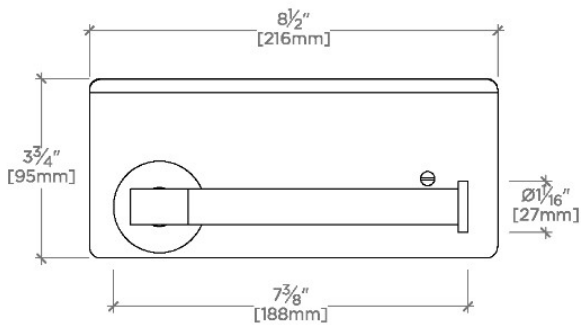

Bond

BPH006

Bond One Arm Paper Holder with Shelf

SHOWN IN BOND ONE ARM PAPER HOLDER WITH SHELF | BPH006

TECHNICAL DETAILS

Primary Material: Brass

INSPIRATION

Modern designs infused with rare soul and artistry. Explore our wide range of Bond bath and kitchen elements, from fittings to fixtures to hardware.

CODES & STANDARDS

PRODUCT FEATURES

All mounting hardware included

Solid brass construction

Stocked in Chrome, Nickel, Brass and Dark Nickel

CERTIFICATIONS

PRODUCT (NOTES)

Bond One Arm Paper Holder with Shelf

TOP VIEW

SCALE: 3"=1'-0"

ISO VIEW

SCALE: 3"=1'-0"

FRONT VIEW

SCALE: 3"=1'-0"

SIDE VIEW

SCALE: 3"=1'-0"