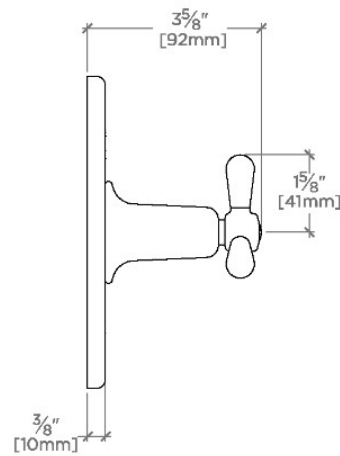

## Riverun

RRTH02

Riverun Single Thermostatic Control Valve Trim with Tri-Spoke Handle

TOP VIEW SCALE: 3"=1'-0"

FRONT VIEW SCALE: 3"=1'-0"

SIDE VIEW SCALE: 3"=1'-0"