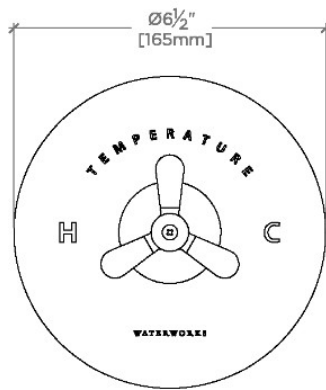

## Riverun

RRTH02

Riverun Single Thermostatic Control Valve Trim with Tri-Spoke Handle

TOP VIEW SCALE: 3"=1'-0"

FRONT VIEW SCALE: 3"=1'-0"

SIDE VIEW SCALE: 3"=1'-0"