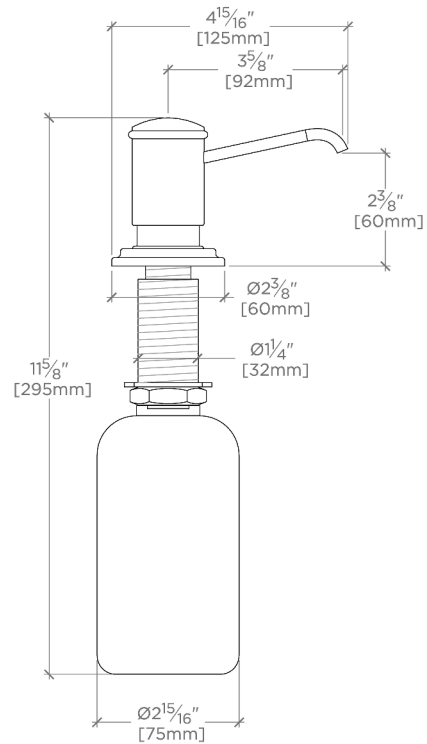

UNIVERSAL

USD100

Universal Classic Deck Mounted Soap Dispenser

SHOWN IN UNIVERSAL CLASSIC DECK MOUNTED SOAP DISPENSER | USD100

TECHNICAL DETAILS

Fittings Hole Diameter: 1 3/8"
Suggested Application: All Applications

CERTIFICATIONS

PRODUCT (NOTES)

WATERWORKS

UNIVERSAL

USD100

Universal Classic Deck Mounted Soap Dispenser

TOP VIEW

SCALE: 3"=1'-0"

FRONT VIEW

SCALE: 3"=1'-0"

SIDE VIEW

SCALE: 3"=1'-0"