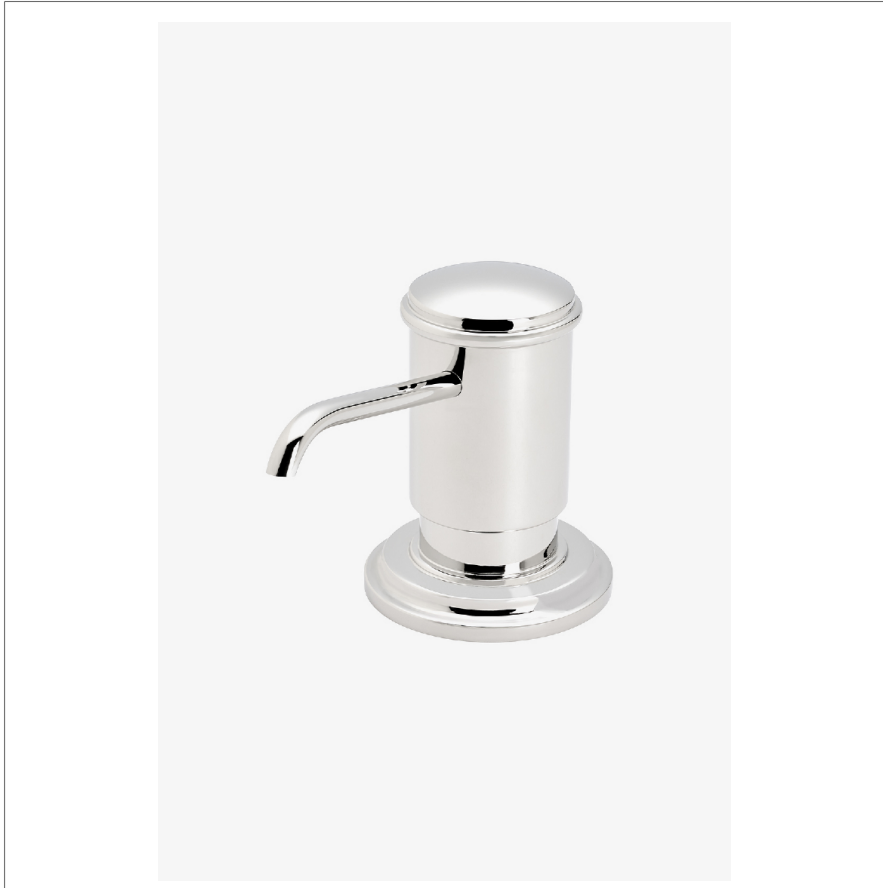

UNIVERSAL

USD100

Universal Classic Deck Mounted Soap Dispenser

SHOWN IN UNIVERSAL CLASSIC DECK MOUNTED SOAP DISPENSER | USD100

TECHNICAL DETAILS

Fittings Hole Diameter: 1 3/8"
Suggested Application: All Applications

PRODUCT FEATURES

Enhance everyday experiences with our universal classic deck mounted soap dispenser

This item is stocked in Brass, Chrome, Nickel and Dark Nickel finishes

Made of Brass

The pump top lifts off for easy refilling

CERTIFICATIONS

PRODUCT (NOTES)

WATERWORKS

UNIVERSAL

USD100

Universal Classic Deck Mounted Soap Dispenser

TOP VIEW

SCALE: 3"=1'-0"