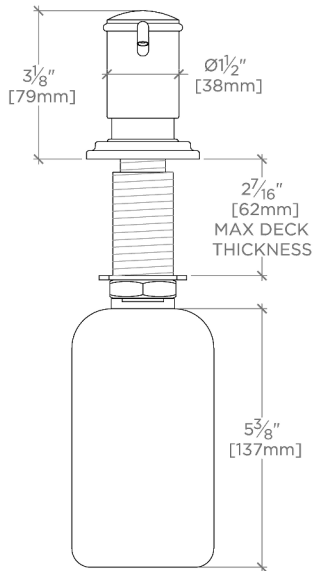

UNIVERSAL

USD100

Universal Classic Deck Mounted Soap Dispenser

SHOWN IN UNIVERSAL CLASSIC DECK MOUNTED SOAP DISPENSER | USD100

TECHNICAL DETAILS

Fittings Hole Diameter: 1 3/8"
Suggested Application: All Applications

CERTIFICATIONS

PRODUCT (NOTES)

WATERWORKS

UNIVERSAL

USD100

Universal Classic Deck Mounted Soap Dispenser

TOP VIEW

SCALE: 3"=1'-0"

FRONT VIEW

SCALE: 3"=1'-0"

SIDE VIEW

SCALE: 3"=1'-0"