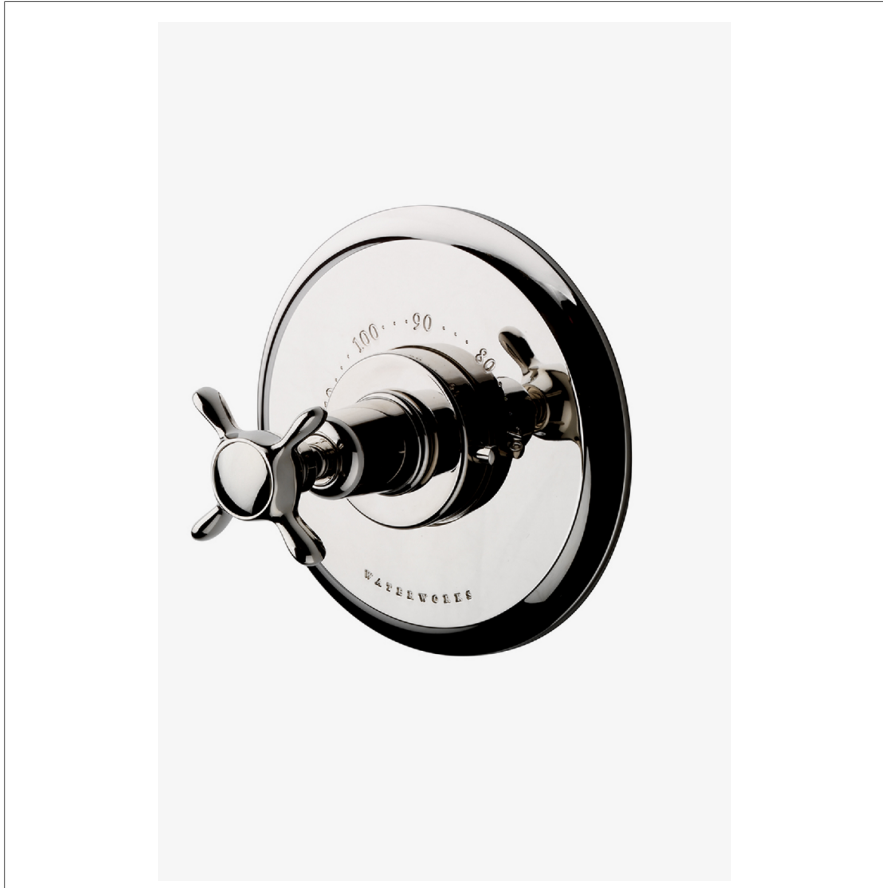

EASTON

EATH99

Easton Classic Thermostatic Control Valve Trim with Metal Blank Indices and Cross Handle

SHOWN IN EASTON CLASSIC THERMOSTATIC CONTROL VALVE TRIM WITH METAL BLANK INDICES AND CROSS HANDLE | EATH99

TECHNICAL DETAILS

ADA Compliance: Yes
 Depth/Width: 3 1/2"
 Height: 6 1/4"
 Index Color Finish And Material: White Porcelain
 Integrated Diverter: N
 Length: 6"
 Primary Material: Brass
 Suggested Application: Bath

CODES & STANDARDS

PRODUCT FEATURES

- Brass metal is used for all trim and valve components.
- Optional handle materials include porcelain and semi-precious stones.
- The manufacturing process encompasses casting, turning, forging, hand-fitting and hand polishing.
- The pillowed propeller on the cross handle makes the product fit comfortably in the hand.
- An extensive range of fittings, fixture and accessory options for the lavatory, bath and kitchen.

CERTIFICATIONS

Valve sold separately.
PRODUCT (NOTES)

Easton Classic Thermostatic Control Valve Trim with Metal
Blank Indice and Cross Handle

TOP VIEW SCALE: 3"=1'-0"

FRONT VIEW SCALE: 3"=1'-0"

SIDE VIEW SCALE: 3"=1'-0"