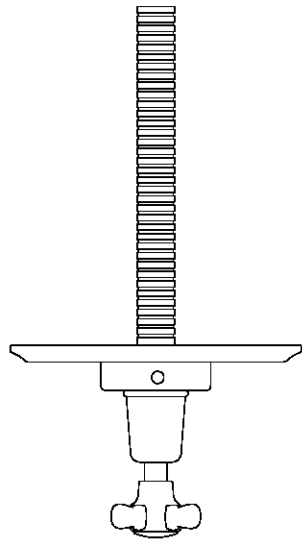

EASTON

EATH99

Easton Classic Thermostatic Control Valve Trim with Metal Blank Indices and Cross Handle

SHOWN IN EASTON CLASSIC THERMOSTATIC CONTROL VALVE TRIM WITH METAL BLANK INDICES AND CROSS HANDLE | EATH99

TECHNICAL DETAILS

ADA Compliance: Yes
 Depth/Width: 3 1/2"
 Height: 6 1/4"
 Index Color Finish And Material: White Porcelain
 Integrated Diverter: N
 Length: 6"
 Primary Material: Brass
 Suggested Application: Bath

CODES & STANDARDS

PRODUCT FEATURES

- Brass metal is used for all trim and valve components.
- Optional handle materials include porcelain and semi-precious stones.
- The manufacturing process encompasses casting, turning, forging, hand-fitting and hand polishing.
- The pillowed propeller on the cross handle makes the product fit comfortably in the hand.
- An extensive range of fittings, fixture and accessory options for the lavatory, bath and kitchen.

CERTIFICATIONS

Valve sold separately.
PRODUCT (NOTES)

Easton Classic Thermostatic Control Valve Trim with Metal
Blank Indice and Cross Handle

TOP VIEW SCALE: 3"=1'-0"

FRONT VIEW SCALE: 3"=1'-0"

SIDE VIEW SCALE: 3"=1'-0"