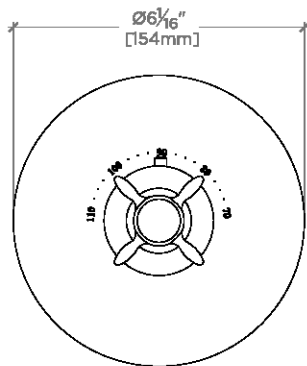

TECHNICAL DETAILS

ADA Compliance: Yes
 Depth/Width: 3 1/2"
 Height: 6 1/4"
 Index Color Finish And Material: White Porcelain
 Integrated Diverter: N
 Length: 6"
 Primary Material: Brass
 Suggested Application: Bath

CODES & STANDARDS

PRODUCT FEATURES

- Brass metal is used for all trim and valve components.
- Optional handle materials include porcelain and semi-precious stones.
- The manufacturing process encompasses casting, turning, forging, hand-fitting and hand polishing.
- The pillowed propeller on the cross handle makes the product fit comfortably in the hand.
- An extensive range of fittings, fixture and accessory options for the lavatory, bath and kitchen.

CERTIFICATIONS

Valve sold separately.
PRODUCT (NOTES)

Easton Classic Thermostatic Control Valve Trim with Metal
Blank Indice and Cross Handle

TOP VIEW SCALE: 3"=1'-0"

FRONT VIEW SCALE: 3"=1'-0"

SIDE VIEW SCALE: 3"=1'-0"