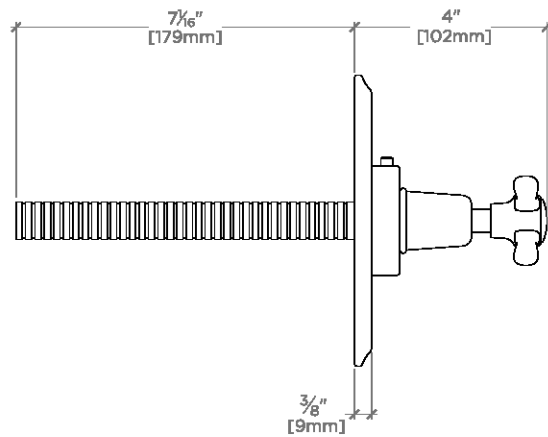

TECHNICAL DETAILS

ADA Compliance: Yes
 Depth/Width: 3 1/2"
 Height: 6 1/4"
 Index Color Finish And Material: White Porcelain
 Integrated Diverter: N
 Length: 6"
 Primary Material: Brass
 Suggested Application: Bath

CERTIFICATIONS

Valve sold separately.
PRODUCT (NOTES)

Easton Classic Thermostatic Control Valve Trim with Metal
Blank Indice and Cross Handle

TOP VIEW SCALE: 3"=1'-0"

FRONT VIEW SCALE: 3"=1'-0"

SIDE VIEW SCALE: 3"=1'-0"