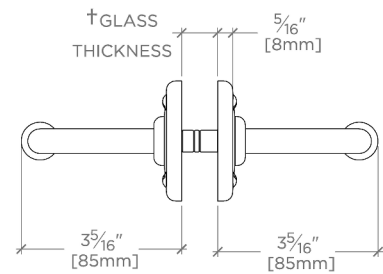

LUDLOW

LD24G2

Ludlow 24" Double Sided Glass Mounted Towel Bar

SHOWN IN LUDLOW 24" DOUBLE SIDED GLASS MOUNTED TOWEL BAR | LD24G2

TECHNICAL DETAILS

Escutcheon Primary Material: Brass
Hardware Primary Material: Brass
Horizontal Rail Material: Metal
Length: 24"
Primary Material: Brass
Suggested Application: Bath

CODES & STANDARDS

PRODUCT FEATURES

All mounting hardware included

Solid brass construction

Can accommodate glass thickness between 1/4" [6mm] to 3/4" [19mm]

Stocked in a Chrome, Nickel and Brass

CERTIFICATIONS

PRODUCT (NOTES)

LUDLOW

LD24G2

Ludlow 24" Double Sided Glass Mounted Towel Bar

† THIS PRODUCT CAN BE INSTALLED ON GLASS THAT IS
1/4" [6mm], 3/8" [10mm], 1/2" [13mm], OR 3/4" [19mm].

TOP VIEW

SCALE: 3"=1'-0"

FRONT VIEW

SCALE: 3"=1'-0"

SIDE VIEW

SCALE: 3"=1'-0"