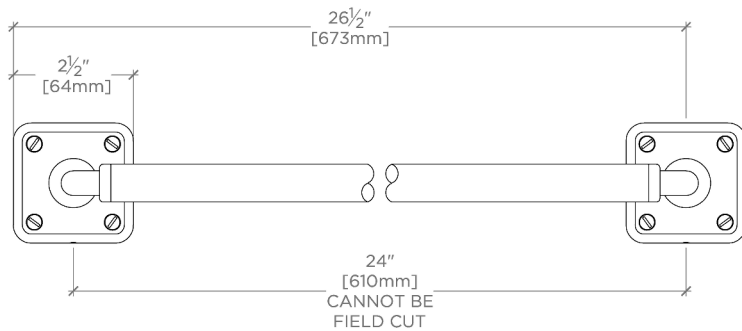

LUDLOW

LD24G2

Ludlow 24" Double Sided Glass Mounted Towel Bar

SHOWN IN LUDLOW 24" DOUBLE SIDED GLASS MOUNTED TOWEL BAR | LD24G2

TECHNICAL DETAILS

Escutcheon Primary Material: Brass
Hardware Primary Material: Brass
Horizontal Rail Material: Metal
Length: 24"
Primary Material: Brass
Suggested Application: Bath

CODES & STANDARDS

PRODUCT FEATURES

All mounting hardware included

Solid brass construction

Can accommodate glass thickness between 1/4" [6mm] to 3/4" [19mm]

Stocked in a Chrome, Nickel and Brass

CERTIFICATIONS

PRODUCT (NOTES)

LUDLOW

LD24G2

Ludlow 24" Double Sided Glass Mounted Towel Bar

† THIS PRODUCT CAN BE INSTALLED ON GLASS THAT IS
1/4" [6mm], 3/8" [10mm], 1/2" [13mm], OR 3/4" [19mm].

TOP VIEW

SCALE: 3"=1'-0"

FRONT VIEW

SCALE: 3"=1'-0"

SIDE VIEW

SCALE: 3"=1'-0"