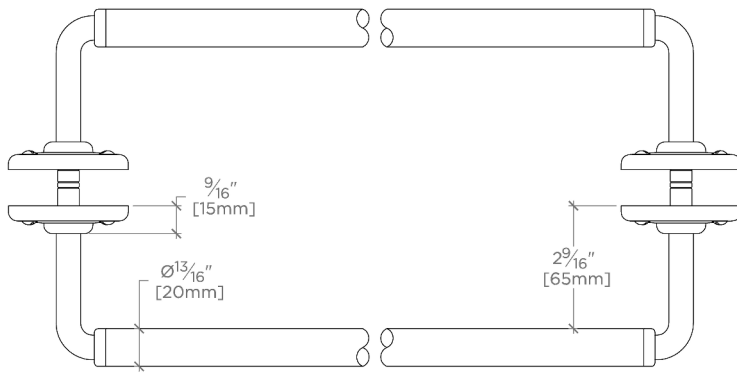

LUDLOW

LD24G2

Ludlow 24" Double Sided Glass Mounted Towel Bar

SHOWN IN LUDLOW 24" DOUBLE SIDED GLASS MOUNTED TOWEL BAR | LD24G2

TECHNICAL DETAILS

Escutcheon Primary Material: Brass
Hardware Primary Material: Brass
Horizontal Rail Material: Metal
Length: 24"
Primary Material: Brass
Suggested Application: Bath

CODES & STANDARDS

PRODUCT FEATURES

All mounting hardware included

Solid brass construction

Can accommodate glass thickness between 1/4" [6mm] to 3/4" [19mm]

Stocked in a Chrome, Nickel and Brass

CERTIFICATIONS

PRODUCT (NOTES)

LUDLOW

LD24G2

Ludlow 24" Double Sided Glass Mounted Towel Bar

† THIS PRODUCT CAN BE INSTALLED ON GLASS THAT IS
1/4" [6mm], 3/8" [10mm], 1/2" [13mm], OR 3/4" [19mm].

TOP VIEW

SCALE: 3"=1'-0"

FRONT VIEW

SCALE: 3"=1'-0"

SIDE VIEW

SCALE: 3"=1'-0"