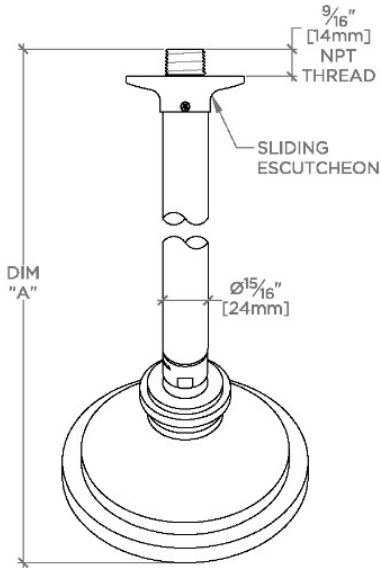

Adjustable Versus Fixed Spray: Adjustable Spray
 Fittings Hole Diameter: 32 mm
 Inlet Connection Size: 1/2"
 Inlet Connection Type: Male NPT
 Pivot: Y
 Primary Material: Brass
 Restricted Maximum Flow Rate: 6.6 liters/min
 Water Pressure Maximum: 6.0 bar
 Water Pressure Minimum: 1.5 bar
 Water Pressure Recommended: 3.0 bar

PRODUCT FEATURES

- Made of Brass
- Features a swivel 5" showerhead with three adjustable spray patterns
- Includes a 8" wall mounted 45 degree shower arm
- Stocked in Brass, Chrome, Nickel, Matte Nickel and Dark Nickel
- Showerhead available in 1.75gpm (6.6L/min) flow rate

CERTIFICATIONS

PRODUCT (NOTES)

Dash

DSS355

Dash 5" Showerhead with Adjustable Spray with 8" Wall Mounted 45 Degree Shower Arm

TOP VIEW

SCALE: 3"=1'-0"

STYLE NO.	DIM "A"	DIM "B"
DSS354	10 1/16" [272mm]	6 1/4" [158mm]
HGS354		
RRS354		
DSS355	12 1/16" [323mm]	8 1/4" [209mm]
HGS355		
RRS355		

SPRAY PATTERNS

FRONT VIEW

SCALE: 3"=1'-0"

SIDE VIEW

SCALE: 3"=1'-0"