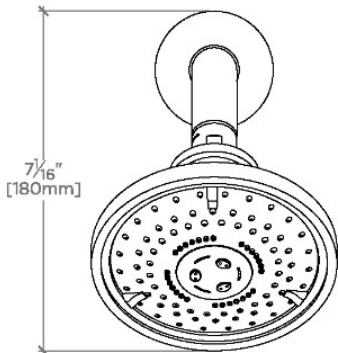

Dash

DSS355

Dash 5" Showerhead with Adjustable Spray with 8" Wall Mounted 45 Degree Shower Arm

SHOWN IN DASH 5" SHOWERHEAD WITH ADJUSTABLE SPRAY WITH 8" WALL MOUNTED 45 DEGREE SHOWER ARM | DSS355

TECHNICAL DETAILS

PRODUCT FEATURES

- Made of Brass
- Features a swivel 5" showerhead with three adjustable spray patterns
- Includes a 8" wall mounted 45 degree shower arm
- Stocked in Brass, Chrome, Nickel, Matte Nickel and Dark Nickel
- Showerhead available in 1.75gpm (6.6L/min) flow rate

CERTIFICATIONS

PRODUCT (NOTES)

Dash

DSS355

Dash 5" Showerhead with Adjustable Spray with 8" Wall Mounted 45 Degree Shower Arm

TOP VIEW

SCALE: 3"=1'-0"

STYLE NO.	DIM "A"	DIM "B"
DSS354	10 1/16" [272mm]	6 1/4" [158mm]
HGS354		
RRS354		
DSS355	12 1/16" [323mm]	8 1/4" [209mm]
HGS355		
RRS355		

SPRAY PATTERNS

FRONT VIEW

SCALE: 3"=1'-0"

SIDE VIEW

SCALE: 3"=1'-0"