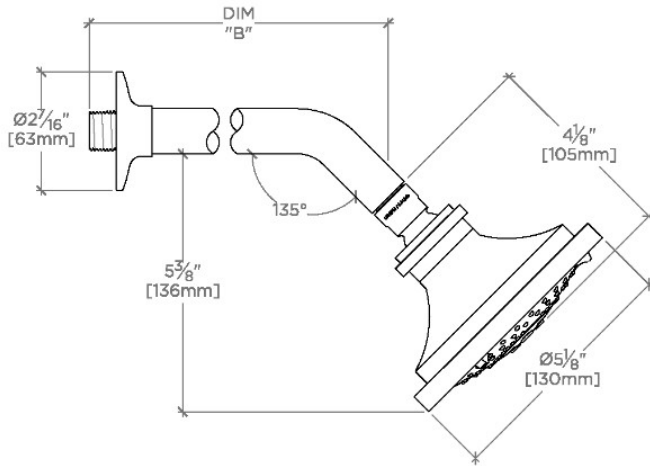

Dash

DSS355

Dash 5" Showerhead with Adjustable Spray with 8" Wall Mounted 45 Degree Shower Arm

SHOWN IN DASH 5" SHOWERHEAD WITH ADJUSTABLE SPRAY WITH 8" WALL MOUNTED 45 DEGREE SHOWER ARM | DSS355

TECHNICAL DETAILS

Adjustable Versus Fixed Spray: Adjustable Spray
 Fittings Hole Diameter: 32 mm
 Inlet Connection Size: 1/2"
 Inlet Connection Type: Male NPT
 Pivot: Y
 Primary Material: Brass
 Restricted Maximum Flow Rate: 6.6 liters/min
 Water Pressure Maximum: 6.0 bar
 Water Pressure Minimum: 1.5 bar
 Water Pressure Recommended: 3.0 bar

CERTIFICATIONS

PRODUCT (NOTES)

Dash

DSS355

Dash 5" Showerhead with Adjustable Spray with 8" Wall Mounted 45 Degree Shower Arm

TOP VIEW

SCALE: 3"=1'-0"

STYLE NO.	DIM "A"	DIM "B"
DSS354	10 1/16" [272mm]	6 1/4" [158mm]
HGS354		
RRS354		
DSS355	12 1/16" [323mm]	8 1/4" [209mm]
HGS355		
RRS355		

SPRAY PATTERNS

FRONT VIEW

SCALE: 3"=1'-0"

SIDE VIEW

SCALE: 3"=1'-0"