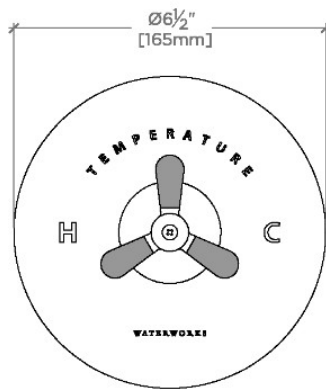

Riverun

RRTH01

Riverun Single Thermostatic Control Valve Trim with Two-Tone Tri-Spoke Handle

TECHNICAL DETAILS

ADA Compliance: Yes
Integrated Diverter: N
Number Of Holes: One Hole
Primary Material: Brass

SHOWN IN RIVERUN SINGLE THERMOSTATIC CONTROL VALVE TRIM WITH TWO-TONE TRI-SPOKE HANDLE | RRTH01

PRODUCT FEATURES

Features Two-Tone Tri-Spoke Handle

Allows bather to adjust temperature of all waterway outlets with a hot limit safety stop providing anti-scald protection

Stocked in Nickel/Matte Black and Brass/Matte Black

Requires rough valve, sold separately: GUTH60 (1/2") or GUTH38 (3/4")

CERTIFICATIONS

PRODUCT (NOTES)

Riverun

RRTH01

Riverun Single Thermostatic Control Valve Trim with Two-Tone Tri-Spoke Handle

TOP VIEW SCALE: 3"=1'-0"

FRONT VIEW SCALE: 3"=1'-0"

SIDE VIEW SCALE: 3"=1'-0"