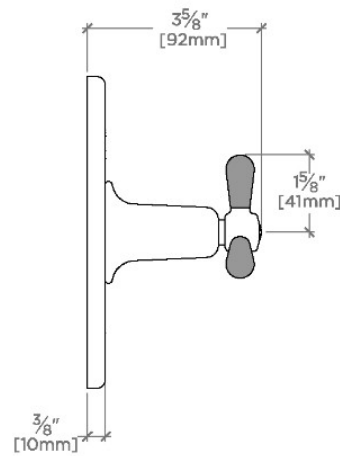

Riverun

RRTH01

Riverun Single Thermostatic Control Valve Trim with Two-Tone Tri-Spoke Handle

TECHNICAL DETAILS

ADA Compliance: Yes
Integrated Diverter: N
Number Of Holes: One Hole
Primary Material: Brass

SHOWN IN RIVERUN SINGLE THERMOSTATIC CONTROL VALVE TRIM WITH TWO-TONE TRI-SPOKE HANDLE | RRTH01

Requires rough valve, sold separately: GUTH60 (1/2") or GUTH38 (3/4")

CERTIFICATIONS

PRODUCT (NOTES)

Riverun

RRTH01

Riverun Single Thermostatic Control Valve Trim with Two-Tone Tri-Spoke Handle

TOP VIEW SCALE: 3"=1'-0"

FRONT VIEW SCALE: 3"=1'-0"

SIDE VIEW SCALE: 3"=1'-0"