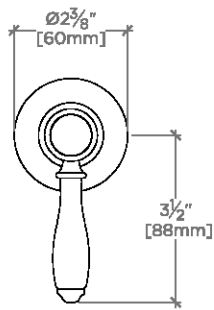

Easton

EAVC43

Easton Classic Volume Control Valve Trim with White Porcelain Lever Handle

SHOWN IN EASTON CLASSIC VOLUME CONTROL VALVE TRIM WITH WHITE PORCELAIN LEVER HANDLE | EAVC43

TECHNICAL DETAILS

ADA Compliance: Yes
Depth/Width: 89 mm
Height: 64 mm
Integrated Diverter: N
Length: 64 mm
Primary Material: Brass
Suggested Application: Bath

Easton Classic Volume Control Valve Trim with White Porcelain Lever Handle

TOP VIEW SCALE: 3"=1'-0"

FRONT VIEW SCALE: 3"=1'-0"

SIDE VIEW SCALE: 3"=1'-0"