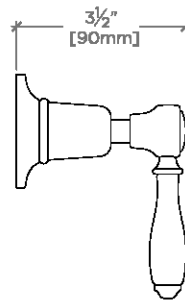

Easton

EAVC43

Easton Classic Volume Control Valve Trim with White Porcelain Lever Handle

SHOWN IN EASTON CLASSIC VOLUME CONTROL VALVE TRIM WITH WHITE PORCELAIN LEVER HANDLE | EAVC43

TECHNICAL DETAILS

ADA Compliance: Yes
Depth/Width: 89 mm
Height: 64 mm
Integrated Diverter: N
Length: 64 mm
Primary Material: Brass
Suggested Application: Bath

CODES & STANDARDS

ASME A112.18.1/CSA B125.1, State of MA

PRODUCT FEATURES

CERTIFICATIONS

PRODUCT (NOTES)

Valve sold separately.

Easton

EAVC43

Easton Classic Volume Control Valve Trim with White Porcelain Lever Handle

TOP VIEW SCALE: 3"=1'-0"

FRONT VIEW SCALE: 3"=1'-0"

SIDE VIEW SCALE: 3"=1'-0"