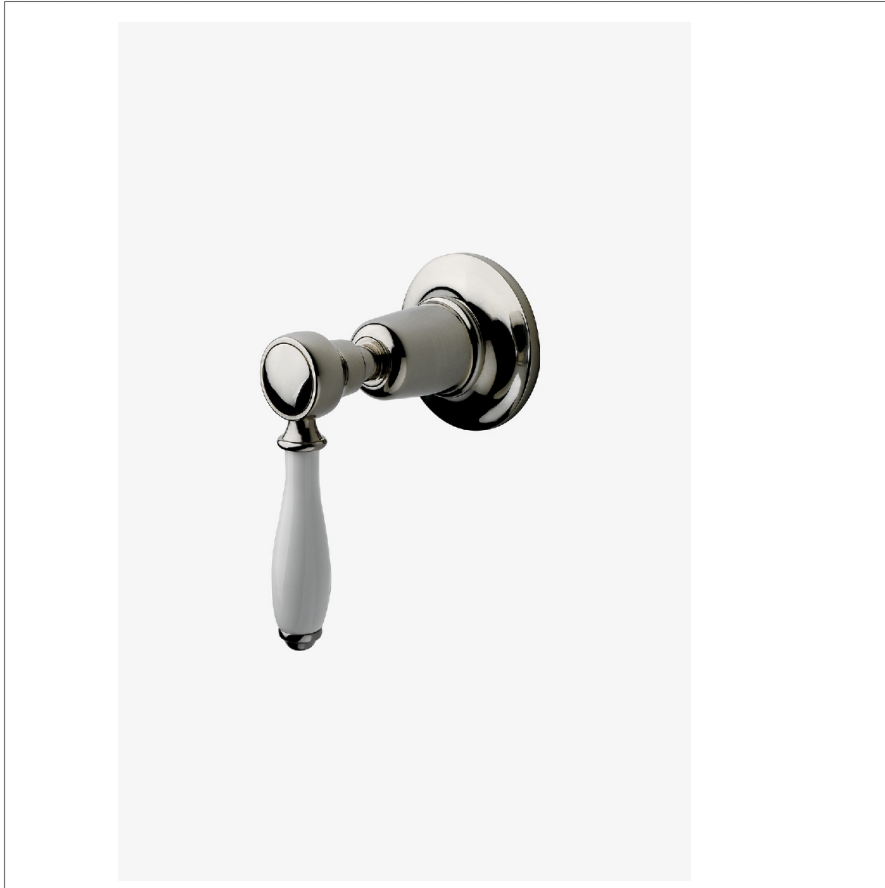

Easton

EAVC43

Easton Classic Volume Control Valve Trim with White Porcelain Lever Handle

SHOWN IN EASTON CLASSIC VOLUME CONTROL VALVE TRIM WITH WHITE PORCELAIN LEVER HANDLE | EAVC43

TECHNICAL DETAILS

ADA Compliance: Yes
Depth/Width: 89 mm
Height: 64 mm
Integrated Diverter: N
Length: 64 mm
Primary Material: Brass
Suggested Application: Bath

INSPIRATION

Rooted in classical Edwardian design, Easton is our most expansive collection—offering a comprehensive family of pieces that bring polished detail and timeless tradition to any setting. Revered for its exquisite proportions and impeccable scale, Easton is a trusted choice among designers.

Easton Classic Volume Control Valve Trim with White Porcelain Lever Handle

TOP VIEW SCALE: 3"=1'-0"

FRONT VIEW SCALE: 3"=1'-0"

SIDE VIEW SCALE: 3"=1'-0"