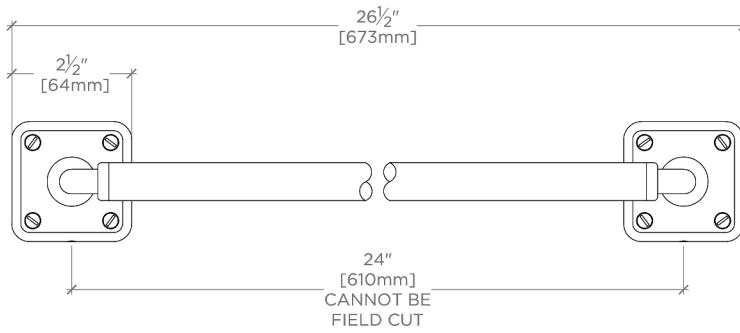

LUDLOW

LD24G1

Ludlow 24" Single Sided Glass Mounted Towel Bar

SHOWN IN LUDLOW 24" SINGLE SIDED GLASS MOUNTED TOWEL BAR | LD24G1

TECHNICAL DETAILS

Escutcheon Primary Material: Brass
Hardware Primary Material: Brass
Horizontal Rail Material: Metal
Length: 24"
Primary Material: Brass
Suggested Application: Bath

CODES & STANDARDS

PRODUCT FEATURES

All mounting hardware included

Solid brass construction

Can accommodate glass thickness between 1/4" [6mm] to 3/4" [19mm]

Stocked in a Chrome, Nickel and Brass

CERTIFICATIONS

PRODUCT (NOTES)

LUDLOW

LD24G1

Ludlow 24" Single Sided Glass Mounted Towel Bar

† THIS PRODUCT CAN BE INSTALLED ON GLASS THAT IS
1/4" [6mm], 3/8" [10mm], 1/2" [13mm], OR 3/4" [19mm].

TOP VIEW

SCALE: 3"=1'-0"

BACK VIEW ON DISC

FRONT VIEW

SCALE: 3"=1'-0"

SIDE VIEW

SCALE: 3"=1'-0"