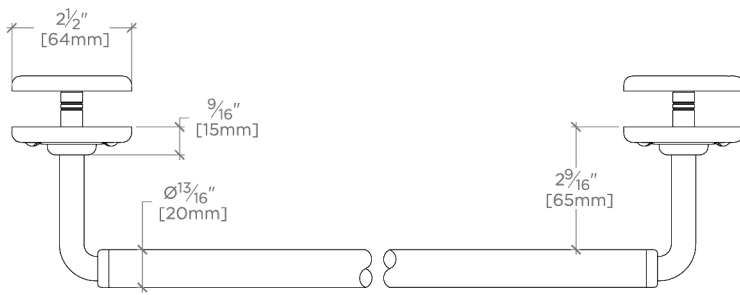

LUDLOW

LD24G1

Ludlow 24" Single Sided Glass Mounted Towel Bar

SHOWN IN LUDLOW 24" SINGLE SIDED GLASS MOUNTED TOWEL BAR | LD24G1

TECHNICAL DETAILS

Escutcheon Primary Material: Brass
Hardware Primary Material: Brass
Horizontal Rail Material: Metal
Length: 24"
Primary Material: Brass
Suggested Application: Bath

CODES & STANDARDS

PRODUCT FEATURES

All mounting hardware included

Solid brass construction

Can accommodate glass thickness between 1/4" [6mm] to 3/4" [19mm]

Stocked in a Chrome, Nickel and Brass

CERTIFICATIONS

PRODUCT (NOTES)

LUDLOW

LD24G1

Ludlow 24" Single Sided Glass Mounted Towel Bar

† THIS PRODUCT CAN BE INSTALLED ON GLASS THAT IS
1/4" [6mm], 3/8" [10mm], 1/2" [13mm], OR 3/4" [19mm].

TOP VIEW

SCALE: 3"=1'-0"

BACK VIEW ON DISC

FRONT VIEW

SCALE: 3"=1'-0"

SIDE VIEW

SCALE: 3"=1'-0"