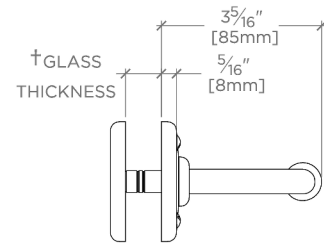

LUDLOW

LD24G1

Ludlow 24" Single Sided Glass Mounted Towel Bar

SHOWN IN LUDLOW 24" SINGLE SIDED GLASS MOUNTED TOWEL BAR | LD24G1

TECHNICAL DETAILS

Escutcheon Primary Material: Brass
Hardware Primary Material: Brass
Horizontal Rail Material: Metal
Length: 24"
Primary Material: Brass
Suggested Application: Bath

CODES & STANDARDS

PRODUCT FEATURES

All mounting hardware included

Solid brass construction

Can accommodate glass thickness between 1/4" [6mm] to 3/4" [19mm]

Stocked in a Chrome, Nickel and Brass

CERTIFICATIONS

PRODUCT (NOTES)

LUDLOW

LD24G1

Ludlow 24" Single Sided Glass Mounted Towel Bar

† THIS PRODUCT CAN BE INSTALLED ON GLASS THAT IS
1/4" [6mm], 3/8" [10mm], 1/2" [13mm], OR 3/4" [19mm].

TOP VIEW

SCALE: 3"=1'-0"

BACK VIEW ON DISC

FRONT VIEW

SCALE: 3"=1'-0"

SIDE VIEW

SCALE: 3"=1'-0"