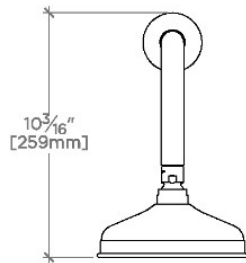

Opus

OPS167

Opus 6" Showerhead with 12" Wall Mounted 90 Degree Shower Arm

SHOWN IN OPUS 6" SHOWERHEAD WITH 12" WALL MOUNTED 90 DEGREE SHOWER ARM | OPS167

TECHNICAL DETAILS

Adjustable Versus Fixed Spray: Fixed
 Fittings Hole Diameter: 32 mm
 Flow Restriction Options: 1.5, 1.75, 2.0
 Inlet Connection Size: 1/2"
 Inlet Connection Type: Male NPT
 Pivot: Y
 Primary Material: Brass
 Restricted Maximum Flow Rate: 6.6 liters/min
 Water Pressure Maximum: 6.0 bar
 Water Pressure Minimum: 1.5 bar
 Water Pressure Recommended: 3.0 bar

PRODUCT FEATURES

- Made of Brass
- Features a swivel 6" showerhead with easy clean rubber nozzles
- Includes a 12" wall mounted 90 degree shower arm
- Stocked in Brass, Chrome, Nickel and Matte Nickel
- Showerhead available in 1.75gpm (6.6L/min) flow rate

CERTIFICATIONS

PRODUCT (NOTES)

Opus 6" Showerhead with 12" Wall Mounted 90 Degree Shower Arm

TOP VIEW SCALE: 1/2"=1'-0"

FRONT VIEW SCALE: 1/2"=1'-0"

SIDE VIEW SCALE: 1/2"=1'-0"