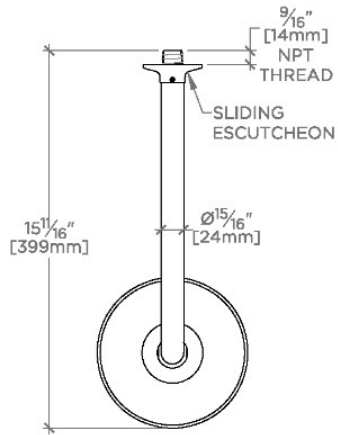

Opus

OPS167

Opus 6" Showerhead with 12" Wall Mounted 90 Degree Shower Arm

SHOWN IN OPUS 6" SHOWERHEAD WITH 12" WALL MOUNTED 90 DEGREE SHOWER ARM | OPS167

TECHNICAL DETAILS

Adjustable Versus Fixed Spray: Fixed
 Fittings Hole Diameter: 32 mm
 Flow Restriction Options: 1.5, 1.75, 2.0
 Inlet Connection Size: 1/2"
 Inlet Connection Type: Male NPT
 Pivot: Y
 Primary Material: Brass
 Restricted Maximum Flow Rate: 6.6 liters/min
 Water Pressure Maximum: 6.0 bar
 Water Pressure Minimum: 1.5 bar
 Water Pressure Recommended: 3.0 bar

PRODUCT FEATURES

- Made of Brass
- Features a swivel 6" showerhead with easy clean rubber nozzles
- Includes a 12" wall mounted 90 degree shower arm
- Stocked in Brass, Chrome, Nickel and Matte Nickel
- Showerhead available in 1.75gpm (6.6L/min) flow rate

CERTIFICATIONS

PRODUCT (NOTES)

Opus 6" Showerhead with 12" Wall Mounted 90 Degree Shower Arm

TOP VIEW SCALE: 1/2"=1'-0"

FRONT VIEW SCALE: 1/2"=1'-0"

SIDE VIEW SCALE: 1/2"=1'-0"