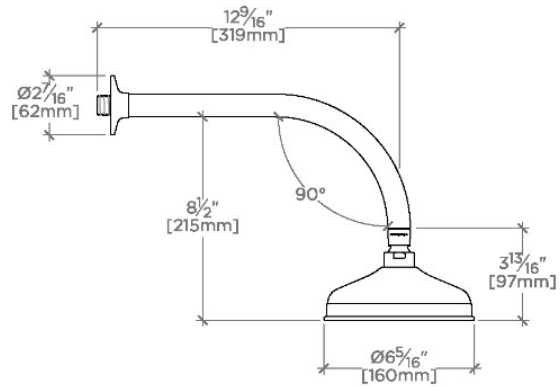

Opus

OPS167

Opus 6" Showerhead with 12" Wall Mounted 90 Degree Shower Arm

SHOWN IN OPUS 6" SHOWERHEAD WITH 12" WALL MOUNTED 90 DEGREE SHOWER ARM | OPS167

TECHNICAL DETAILS

Adjustable Versus Fixed Spray: Fixed
 Fittings Hole Diameter: 32 mm
 Flow Restriction Options: 1.5, 1.75, 2.0
 Inlet Connection Size: 1/2"
 Inlet Connection Type: Male NPT
 Pivot: Y
 Primary Material: Brass
 Restricted Maximum Flow Rate: 6.6 liters/min
 Water Pressure Maximum: 6.0 bar
 Water Pressure Minimum: 1.5 bar
 Water Pressure Recommended: 3.0 bar

PRODUCT FEATURES

- Made of Brass
- Features a swivel 6" showerhead with easy clean rubber nozzles
- Includes a 12" wall mounted 90 degree shower arm
- Stocked in Brass, Chrome, Nickel and Matte Nickel
- Showerhead available in 1.75gpm (6.6L/min) flow rate

CERTIFICATIONS

PRODUCT (NOTES)

Opus 6" Showerhead with 12" Wall Mounted 90 Degree Shower Arm

TOP VIEW SCALE: 1/2"=1'-0"

FRONT VIEW SCALE: 1/2"=1'-0"

SIDE VIEW SCALE: 1/2"=1'-0"