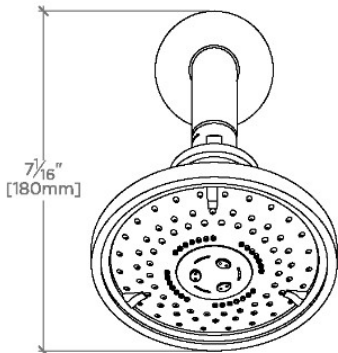

## Dash

DSS354

Dash 5" Showerhead with Adjustable Spray with 6" Wall Mounted 45 Degree Shower Arm

SHOWN IN DASH 5" SHOWERHEAD WITH ADJUSTABLE SPRAY WITH 6" WALL MOUNTED 45 DEGREE SHOWER ARM | DSS354

### PRODUCT FEATURES

- Made of Brass
- Features a swivel 5" showerhead with three adjustable spray patterns
- Includes a 6" wall mounted 45 degree shower arm
- Stocked in Brass, Chrome, Nickel and Matte Nickel
- Showerhead available in 1.75gpm (6.6L/min) flow rate

## Dash

DSS354

Dash 5" Showerhead with Adjustable Spray with 6" Wall Mounted 45 Degree Shower Arm

TOP VIEW

SCALE: 3"=1'-0"

STYLE NO.	DIM "A"	DIM "B"
DSS354	10 1/16" [272mm]	6 1/4" [158mm]
HGS354		
RRS354		
DSS355	12 1/16" [323mm]	8 1/4" [209mm]
HGS355		
RRS355		

SPRAY PATTERNS

FRONT VIEW

SCALE: 3"=1'-0"

SIDE VIEW

SCALE: 3"=1'-0"