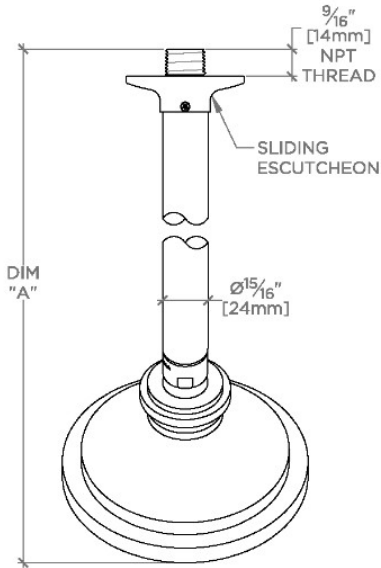

### TECHNICAL DETAILS

Adjustable Versus Fixed Spray: Adjustable Spray  
 Fittings Hole Diameter: 32 mm  
 Inlet Connection Size: 1/2"  
 Inlet Connection Type: Male NPT  
 Pivot: Y  
 Primary Material: Brass  
 Restricted Maximum Flow Rate: 6.6 liters/min  
 Water Pressure Maximum: 6.0 bar  
 Water Pressure Minimum: 1.5 bar  
 Water Pressure Recommended: 3.0 bar

### PRODUCT FEATURES

- Made of Brass
- Features a swivel 5" showerhead with three adjustable spray patterns
- Includes a 6" wall mounted 45 degree shower arm
- Stocked in Brass, Chrome, Nickel and Matte Nickel
- Showerhead available in 1.75gpm (6.6L/min) flow rate

## Dash

DSS354

Dash 5" Showerhead with Adjustable Spray with 6" Wall Mounted 45 Degree Shower Arm

TOP VIEW

SCALE: 3"=1'-0"

STYLE NO.	DIM "A"	DIM "B"
DSS354	10 1/16" [272mm]	6 1/4" [158mm]
HGS354		
RRS354		
DSS355	12 1/16" [323mm]	8 1/4" [209mm]
HGS355		
RRS355		

SPRAY PATTERNS

FRONT VIEW

SCALE: 3"=1'-0"

SIDE VIEW

SCALE: 3"=1'-0"