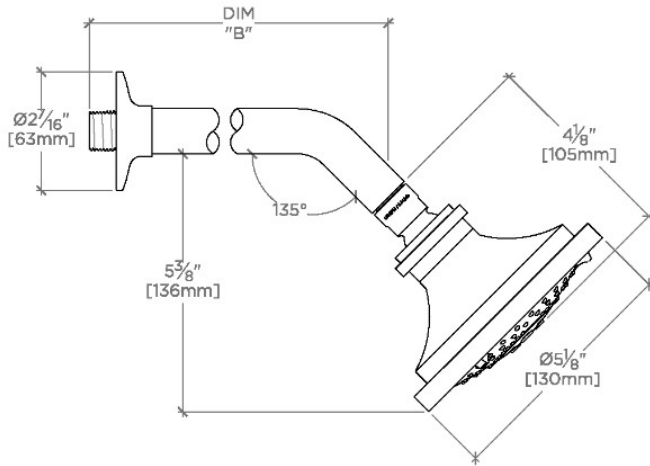

## Dash

DSS354

Dash 5" Showerhead with Adjustable Spray with 6" Wall Mounted 45 Degree Shower Arm

SHOWN IN DASH 5" SHOWERHEAD WITH ADJUSTABLE SPRAY WITH 6" WALL MOUNTED 45 DEGREE SHOWER ARM | DSS354

### TECHNICAL DETAILS

Adjustable Versus Fixed Spray: Adjustable Spray  
 Fittings Hole Diameter: 32 mm  
 Inlet Connection Size: 1/2"  
 Inlet Connection Type: Male NPT  
 Pivot: Y  
 Primary Material: Brass  
 Restricted Maximum Flow Rate: 6.6 liters/min  
 Water Pressure Maximum: 6.0 bar  
 Water Pressure Minimum: 1.5 bar  
 Water Pressure Recommended: 3.0 bar

## Dash

DSS354

Dash 5" Showerhead with Adjustable Spray with 6" Wall Mounted 45 Degree Shower Arm

TOP VIEW

SCALE: 3"=1'-0"

STYLE NO.	DIM "A"	DIM "B"
DSS354	10 1/16" [272mm]	6 1/4" [158mm]
HGS354		
RRS354		
DSS355	12 1/16" [323mm]	8 1/4" [209mm]
HGS355		
RRS355		

SPRAY PATTERNS

FRONT VIEW

SCALE: 3"=1'-0"

SIDE VIEW

SCALE: 3"=1'-0"