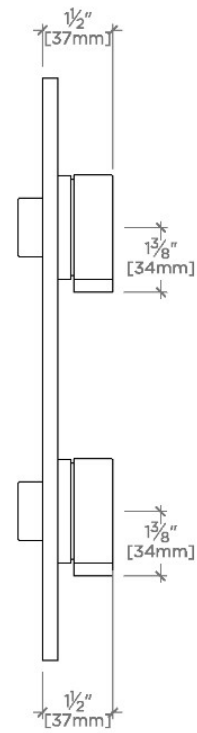

Bond

BTH35C

Bond Union Series Integrated Thermostatic and Volume Control Trim with Guilloche Link Knob Handles

SHOWN IN BOND UNION SERIES INTEGRATED THERMOSTATIC AND VOLUME CONTROL TRIM WITH GUILLOCHE LINK KNOB HANDLES | BTH35C

Features Guilloche Link Pattern Knob Handles

Stocked in Nickel and Brass

Requires rough valve, sold separately: GUTH71 (USA) or GU71TH (UK/International)

TECHNICAL DETAILS

ADA Compliance: Yes
Integrated Diverter: N
Number Of Holes: Two Hole
Primary Material: Brass

CODES & STANDARDS

ASME A112.18.1/CSA B125.1, State of MA

CERTIFICATIONS

PRODUCT (NOTES)

Bond

BTH35C

Bond Union Series Integrated Thermostatic and Volume Control Trim with Guilloche Link Knob Handles

TOP VIEW

SCALE: 3"=1'-0"

FRONT VIEW

SCALE: 3"=1'-0"

SIDE VIEW

SCALE: 3"=1'-0"