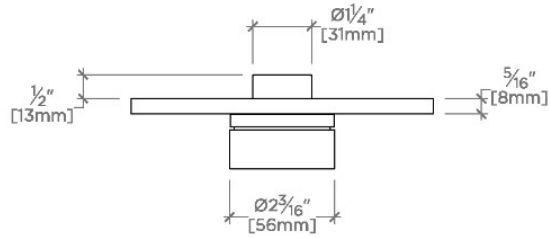

Features Guilloche Link Pattern Knob Handles

Stocked in Nickel and Brass

Requires rough valve, sold separately: GUTH71 (USA) or GU71TH (UK/International)

TECHNICAL DETAILS

ADA Compliance: Yes
Integrated Diverter: N
Number Of Holes: Two Hole
Primary Material: Brass

CODES & STANDARDS

ASME A112.18.1/CSA B125.1, State of MA

CERTIFICATIONS

PRODUCT (NOTES)

Bond

BTH35C

Bond Union Series Integrated Thermostatic and Volume Control Trim with Guilloche Link Knob Handles

TOP VIEW

SCALE: 3"=1'-0"

FRONT VIEW

SCALE: 3"=1'-0"

SIDE VIEW

SCALE: 3"=1'-0"