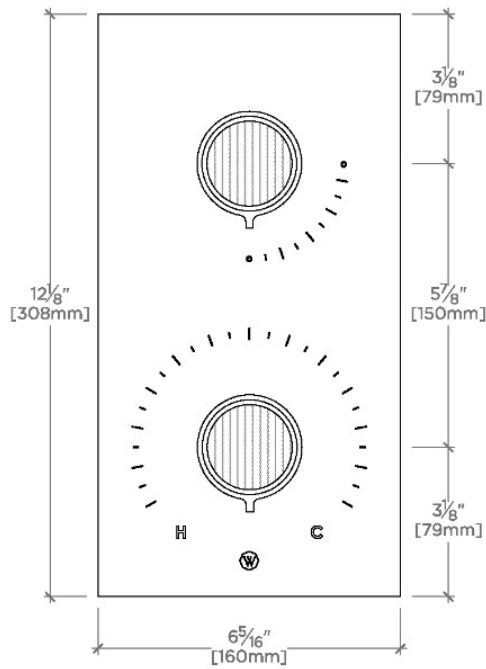

Features Guilloche Link Pattern Knob Handles

Stocked in Nickel and Brass

Requires rough valve, sold separately: GUTH71 (USA) or GU71TH (UK/International)

TECHNICAL DETAILS

ADA Compliance: Yes
Integrated Diverter: N
Number Of Holes: Two Hole
Primary Material: Brass

CODES & STANDARDS

ASME A112.18.1/CSA B125.1, State of MA

CERTIFICATIONS

PRODUCT (NOTES)

Bond

BTH35C

Bond Union Series Integrated Thermostatic and Volume Control Trim with Guilloche Link Knob Handles

TOP VIEW

SCALE: 3"=1'-0"

FRONT VIEW

SCALE: 3"=1'-0"

SIDE VIEW

SCALE: 3"=1'-0"