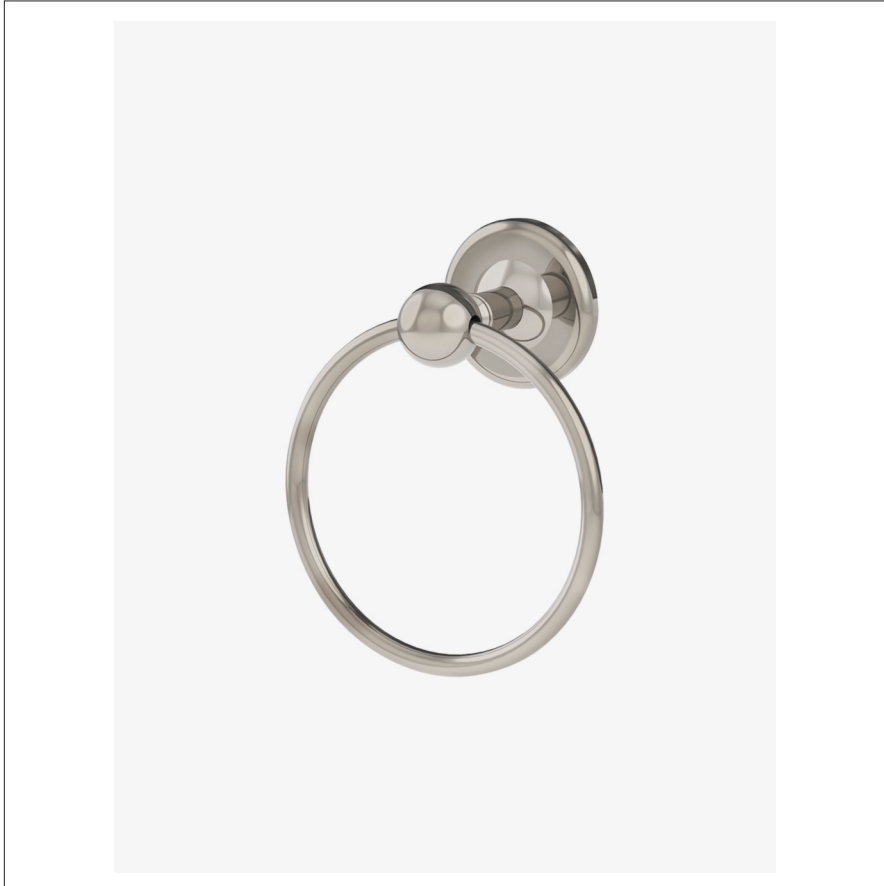

REGULATOR

Regulator 6" Metal Towel Ring

RGTB01

SHOWN IN REGULATOR 6" METAL TOWEL RING | RGTB01

TECHNICAL DETAILS

Depth / Width: 3 3/8"
Height: 6"
Length: 7 1/4"
Primary Material: Brass
Suggested Application: Bath

INSPIRATION

A play on industrial controls from the early 1900s, when pride was lavished on parts. Translated to handcrafted, fittings project rugged beauty through powerful, detailed shapes.

PRODUCT FEATURES

Wall Mounted
Stocked in Nickel, Chrome and Unlacquered Brass

REGULATOR

RGTB01

Regulator 6" Metal Towel Ring