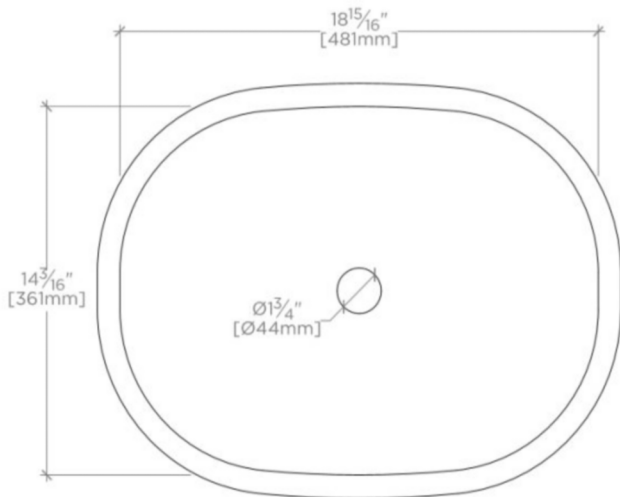

### TECHNICAL DETAILS

Drain Hole Depth: 51 mm  
Drain Hole Diameter: 44 mm  
Installation Notes: Cutout Template Available  
Depth / Width: 406 mm  
Height: 165 mm  
Installation Type: Freestanding  
Length: 527 mm  
Overflow Opening: No

### PRODUCT FEATURES

Carved from a single block of stone which has been hand chosen for beauty and character.  
Polished inside and out for use as a vessel sink.  
Designed to be used with wall mounted lavatory faucets.  
Sized to work with either European or USA sized lavatory drains.

### PRODUCT (NOTES)

Dimensions of sinks are nominal and are subject to slight variations.

STEN

SELV01

Sten Oval Stone Vessel Sink 20 3/4" x 16" x 6 1/2"

TOP VIEW

SCALE: 1/2"=1'-0"

TOWARD FRONT

SLAB CUTOUT

SCALE: 1/2"=1'-0"

FRONT VIEW

SCALE: 1/2"=1'-0"

SIDE VIEW

SCALE: 1/2"=1'-0"