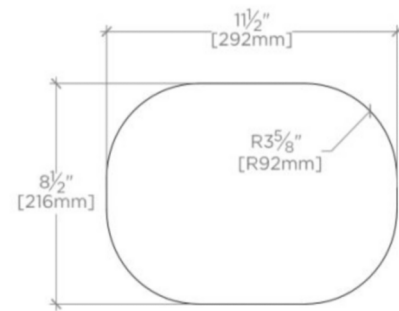

### TECHNICAL DETAILS

Drain Hole Depth: 51 mm  
Drain Hole Diameter: 44 mm  
Installation Notes: Cutout Template Available  
Depth / Width: 406 mm  
Height: 165 mm  
Installation Type: Freestanding  
Length: 527 mm  
Overflow Opening: No

### PRODUCT (NOTES)

Dimensions of sinks are nominal and are subject to slight variations.

STEN

SELV01

Sten Oval Stone Vessel Sink 20 3/4" x 16" x 6 1/2"

TOP VIEW

SCALE: 1/2"=1'-0"

TOWARD FRONT

SLAB CUTOUT

SCALE: 1/2"=1'-0"

FRONT VIEW

SCALE: 1/2"=1'-0"

SIDE VIEW

SCALE: 1/2"=1'-0"