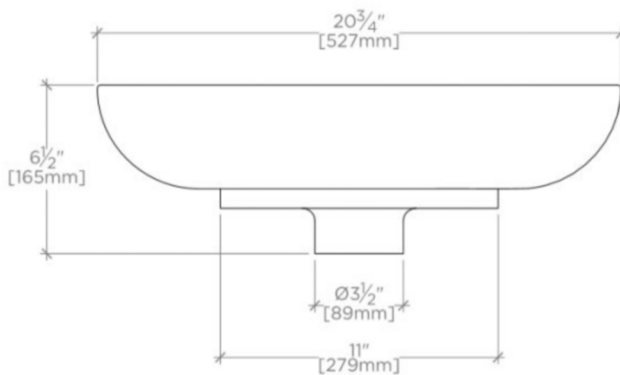

### TECHNICAL DETAILS

Drain Hole Depth: 51 mm  
Drain Hole Diameter: 44 mm  
Installation Notes: Cutout Template Available  
Depth / Width: 406 mm  
Height: 165 mm  
Installation Type: Freestanding  
Length: 527 mm  
Overflow Opening: No

### PRODUCT FEATURES

Carved from a single block of stone which has been hand chosen for beauty and character.  
Polished inside and out for use as a vessel sink.  
Designed to be used with wall mounted lavatory faucets.  
Sized to work with either European or USA sized lavatory drains.

### PRODUCT (NOTES)

Dimensions of sinks are nominal and are subject to slight variations.

STEN

SELV01

Sten Oval Stone Vessel Sink 20 3/4" x 16" x 6 1/2"

TOP VIEW

SCALE: 1/2"=1'-0"

TOWARD FRONT

SLAB CUTOUT

SCALE: 1/2"=1'-0"

FRONT VIEW

SCALE: 1/2"=1'-0"

SIDE VIEW

SCALE: 1/2"=1'-0"