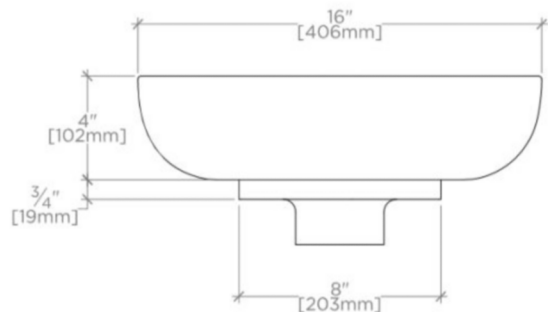

### TECHNICAL DETAILS

Drain Hole Depth: 51 mm  
Drain Hole Diameter: 44 mm  
Installation Notes: Cutout Template Available  
Depth / Width: 406 mm  
Height: 165 mm  
Installation Type: Freestanding  
Length: 527 mm  
Overflow Opening: No

### PRODUCT (NOTES)

Dimensions of sinks are nominal and are subject to slight variations.

STEN

SELV01

Sten Oval Stone Vessel Sink 20 3/4" x 16" x 6 1/2"

TOP VIEW

SCALE: 1/2"=1'-0"

TOWARD FRONT

SLAB CUTOUT

SCALE: 1/2"=1'-0"

FRONT VIEW

SCALE: 1/2"=1'-0"

SIDE VIEW

SCALE: 1/2"=1'-0"