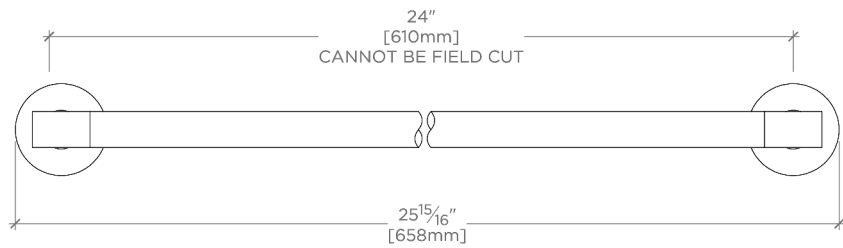

CERTIFICATIONS

PRODUCT (NOTES)

Bond

BTB024

Bond Porte-serviettes de 61 cm

TOP VIEW

SCALE: 3"=1'-0"

FRONT VIEW

SCALE: 3"=1'-0"

SIDE VIEW

SCALE: 3"=1'-0"