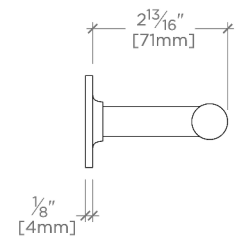

CERTIFICATIONS

PRODUCT (NOTES)

Bond

BTB024

Bond Porte-serviettes de 61 cm

TOP VIEW

SCALE: 3"=1'-0"

FRONT VIEW

SCALE: 3"=1'-0"

SIDE VIEW

SCALE: 3"=1'-0"