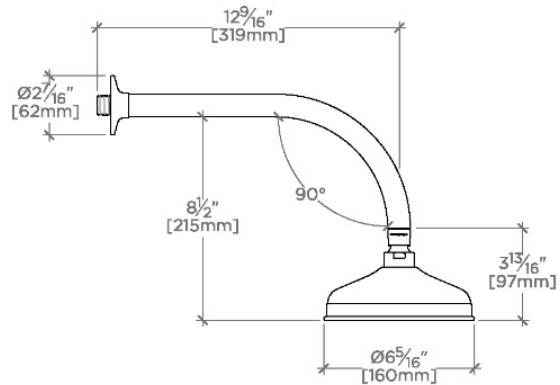

OPUS

OPS167

Opus 6" Showerhead with 12" Wall Mounted 90 Degree Shower Arm

SHOWN IN OPUS 6" SHOWERHEAD WITH 12" WALL MOUNTED 90 DEGREE SHOWER ARM | OPS167

TECHNICAL DETAILS

Adjustable Versus Fixed Spray: Fixed
Fittings Hole Diameter: 1 1/4"
Flow Restriction Options: 1.5, 1.75, 2.0
Inlet Connection Size: 1/2"
Inlet Connection Type: Male NPT
Pivot: Y
Primary Material: Brass
Restricted Maximum Flow Rate: 1.75 gpm
Water Pressure Maximum: 85.0 psi
Water Pressure Minimum: 20.0 psi
Water Pressure Recommended: 45.0 psi

PRODUCT FEATURES

Made of Brass

Features a swivel 6" showerhead with easy clean rubber nozzles

Includes a 12" wall mounted 90 degree shower arm

Stocked in Brass, Chrome, Nickel and Matte Nickel

Showerhead available in 1.75gpm (6.6L/min) flow rate

CERTIFICATIONS

PRODUCT (NOTES)

Opus 6" Showerhead with 12" Wall Mounted 90 Degree Shower Arm

TOP VIEW SCALE: 1/2"=1'-0"

FRONT VIEW SCALE: 1/2"=1'-0"

SIDE VIEW SCALE: 1/2"=1'-0"