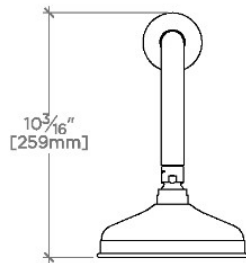

OPUS

OPS167

Opus 6" Showerhead with 12" Wall Mounted 90 Degree Shower Arm

SHOWN IN OPUS 6" SHOWERHEAD WITH 12" WALL MOUNTED 90 DEGREE SHOWER ARM | OPS167

TECHNICAL DETAILS

Adjustable Versus Fixed Spray: Fixed
Fittings Hole Diameter: 1 1/4"
Flow Restriction Options: 1.5, 1.75, 2.0
Inlet Connection Size: 1/2"
Inlet Connection Type: Male NPT
Pivot: Y
Primary Material: Brass
Restricted Maximum Flow Rate: 1.75 gpm
Water Pressure Maximum: 85.0 psi
Water Pressure Minimum: 20.0 psi
Water Pressure Recommended: 45.0 psi

PRODUCT FEATURES

Made of Brass

Features a swivel 6" showerhead with easy clean rubber nozzles

Includes a 12" wall mounted 90 degree shower arm

Stocked in Brass, Chrome, Nickel and Matte Nickel

Showerhead available in 1.75gpm (6.6L/min) flow rate

CERTIFICATIONS

PRODUCT (NOTES)

Opus 6" Showerhead with 12" Wall Mounted 90 Degree Shower Arm

TOP VIEW SCALE: 1/2"=1'-0"

FRONT VIEW SCALE: 1/2"=1'-0"

SIDE VIEW SCALE: 1/2"=1'-0"