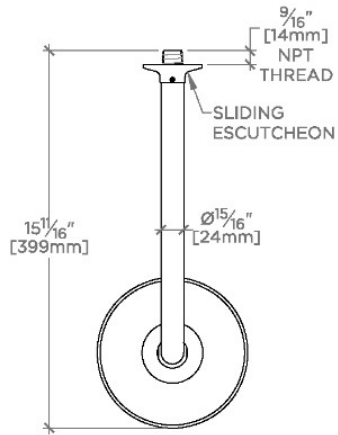

OPUS

OPS167

Opus 6" Showerhead with 12" Wall Mounted 90 Degree Shower Arm

SHOWN IN OPUS 6" SHOWERHEAD WITH 12" WALL MOUNTED 90 DEGREE SHOWER ARM | OPS167

TECHNICAL DETAILS

Adjustable Versus Fixed Spray: Fixed
Fittings Hole Diameter: 1 1/4"
Flow Restriction Options: 1.5, 1.75, 2.0
Inlet Connection Size: 1/2"
Inlet Connection Type: Male NPT
Pivot: Y
Primary Material: Brass
Restricted Maximum Flow Rate: 1.75 gpm
Water Pressure Maximum: 85.0 psi
Water Pressure Minimum: 20.0 psi
Water Pressure Recommended: 45.0 psi

PRODUCT FEATURES

Made of Brass

Features a swivel 6" showerhead with easy clean rubber nozzles

Includes a 12" wall mounted 90 degree shower arm

Stocked in Brass, Chrome, Nickel and Matte Nickel

Showerhead available in 1.75gpm (6.6L/min) flow rate

CERTIFICATIONS

PRODUCT (NOTES)

Opus 6" Showerhead with 12" Wall Mounted 90 Degree Shower Arm

TOP VIEW SCALE: 1/2"=1'-0"

FRONT VIEW SCALE: 1/2"=1'-0"

SIDE VIEW SCALE: 1/2"=1'-0"