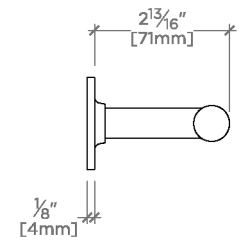

CERTIFICATIONS

PRODUCT (NOTES)

Bond

BTB018

Bond Porte-serviettes de 46 cm

TOP VIEW

SCALE: 3"=1'-0"

FRONT VIEW

SCALE: 3"=1'-0"

SIDE VIEW

SCALE: 3"=1'-0"