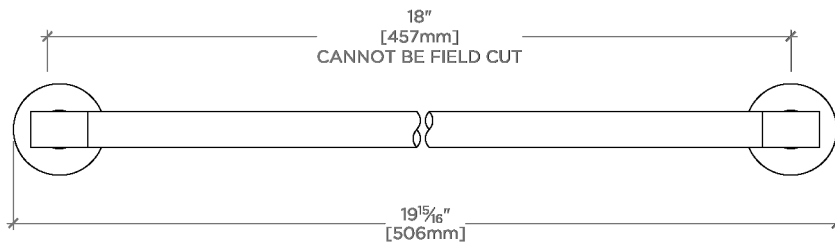

CERTIFICATIONS

PRODUCT (NOTES)

Bond

BTB018

Bond Porte-serviettes de 46 cm

TOP VIEW

SCALE: 3"=1'-0"

FRONT VIEW

SCALE: 3"=1'-0"

SIDE VIEW

SCALE: 3"=1'-0"