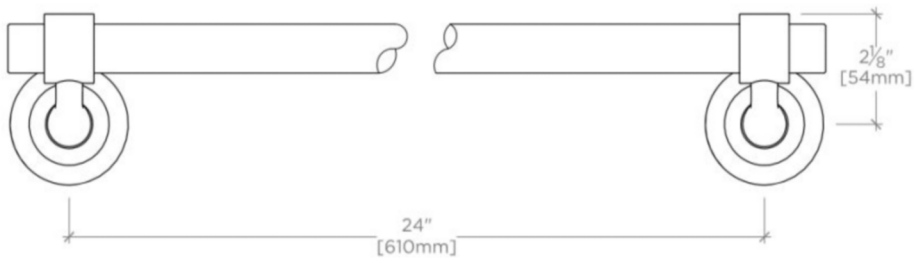

OPUS

Opus 24" Single Crystal Towel Bar

OPTB24

SHOWN IN OPUS 24" SINGLE CRYSTAL TOWEL BAR| OPTB24

TECHNICAL DETAILS

Horizontal Rail Material: Crystal
Length From Centers: 24"
Installation Type: Wall Mounted
Length: 610 mm
Primary Material: Brass ends with glass bar
Suggested Application: Bath

INSPIRATION

Opus incorporates a range of sophisticated aesthetic notes, with graceful curves that create a jewel-like refinement.

PRODUCT FEATURES

18" or 24"
Brass End Pieces
Crystal Towel Bar
13 lb

OPUS

OPTB24

Opus 24" Single Crystal Towel Bar

TOP VIEW

SCALE: 3"=1'-0"

FRONT VIEW

SCALE: 3"=1'-0"

SIDE VIEW SCALE: 3"=1'-0"