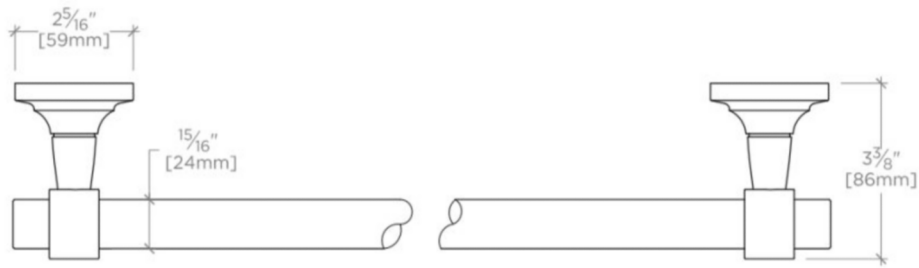

OPUS

Opus 24" Single Crystal Towel Bar

OPTB24

SHOWN IN OPUS 24" SINGLE CRYSTAL TOWEL BAR| OPTB24

TECHNICAL DETAILS

Horizontal Rail Material: Crystal
Length From Centers: 24"
Installation Type: Wall Mounted
Length: 610 mm
Primary Material: Brass ends with glass bar
Suggested Application: Bath

INSPIRATION

Opus incorporates a range of sophisticated aesthetic notes, with graceful curves that create a jewel-like refinement.

PRODUCT FEATURES

18" or 24"
Brass End Pieces
Crystal Towel Bar
13 lb

OPUS

OPTB24

Opus 24" Single Crystal Towel Bar

TOP VIEW

SCALE: 3"=1'-0"

FRONT VIEW

SCALE: 3"=1'-0"

SIDE VIEW SCALE: 3"=1'-0"