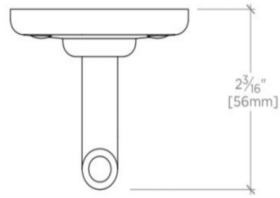

PRODUCT FEATURES

Easy to install

This item is stocked in a Chrome, Nickel and Unlacquered Brass finishes.

TECHNICAL DETAILS

Adjustable Levelers / Feet: N
Adjustable Shelves: N
Primary Material: Brass
Suggested Application: Bath

LUDLOW

Ludlow Single Robe Hook

LDRH01

TOP VIEW SCALE: 6"=1'-0"

ISO VIEW SCALE: 6"=1'-0"

FRONT VIEW SCALE: 6"=1'-0"

SIDE VIEW SCALE: 6"=1'-0"