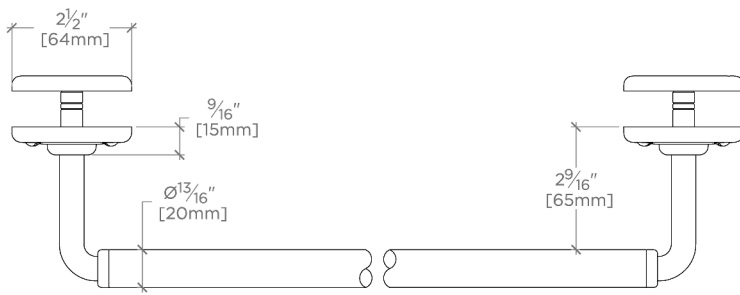

LUDLOW

LD18G1

Ludlow 18" Single Sided Glass Mounted Towel Bar

SHOWN IN LUDLOW 18" SINGLE SIDED GLASS MOUNTED TOWEL BAR | LD18G1

TECHNICAL DETAILS

Escutcheon Primary Material: Brass
Hardware Primary Material: Brass
Horizontal Rail Material: Metal
Length: 18"
Primary Material: Brass
Suggested Application: Bath

CODES & STANDARDS

PRODUCT FEATURES

All mounting hardware included

Solid brass construction

Can accommodate glass thickness between 1/4" [6mm] to 3/4" [19mm]

Stocked in a Chrome, Nickel and Brass

CERTIFICATIONS

PRODUCT (NOTES)

LUDLOW

LD18G1

Ludlow 18" Single Sided Glass Mounted Towel Bar

† THIS PRODUCT CAN BE INSTALLED ON GLASS THAT IS
1/4" [6mm], 3/8" [10mm], 1/2" [13mm], OR 3/4" [19mm].

TOP VIEW

SCALE: 3"=1'-0"

BACK VIEW ON DISC

FRONT VIEW

SCALE: 3"=1'-0"

SIDE VIEW

SCALE: 3"=1'-0"