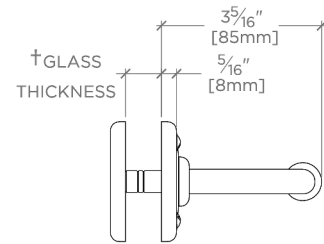

LUDLOW

LD18G1

Ludlow 18" Single Sided Glass Mounted Towel Bar

SHOWN IN LUDLOW 18" SINGLE SIDED GLASS MOUNTED TOWEL BAR | LD18G1

TECHNICAL DETAILS

Escutcheon Primary Material: Brass
Hardware Primary Material: Brass
Horizontal Rail Material: Metal
Length: 18"
Primary Material: Brass
Suggested Application: Bath

CODES & STANDARDS

PRODUCT FEATURES

All mounting hardware included

Solid brass construction

Can accommodate glass thickness between 1/4" [6mm] to 3/4" [19mm]

Stocked in a Chrome, Nickel and Brass

CERTIFICATIONS

PRODUCT (NOTES)

LUDLOW

LD18G1

Ludlow 18" Single Sided Glass Mounted Towel Bar

† THIS PRODUCT CAN BE INSTALLED ON GLASS THAT IS
1/4" [6mm], 3/8" [10mm], 1/2" [13mm], OR 3/4" [19mm].

TOP VIEW

SCALE: 3"=1'-0"

BACK VIEW ON DISC

FRONT VIEW

SCALE: 3"=1'-0"

SIDE VIEW

SCALE: 3"=1'-0"