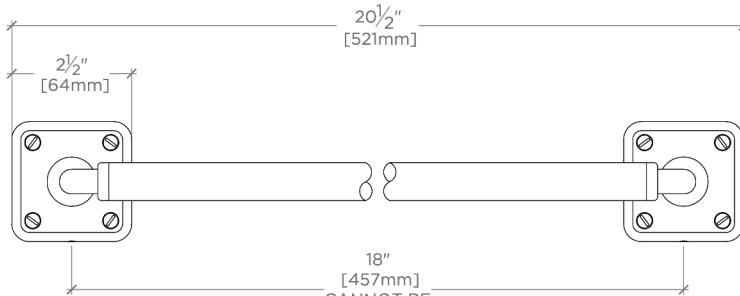

LUDLOW

LD18G1

Ludlow 18" Single Sided Glass Mounted Towel Bar

SHOWN IN LUDLOW 18" SINGLE SIDED GLASS MOUNTED TOWEL BAR | LD18G1

TECHNICAL DETAILS

Escutcheon Primary Material: Brass
Hardware Primary Material: Brass
Horizontal Rail Material: Metal
Length: 18"
Primary Material: Brass
Suggested Application: Bath

CODES & STANDARDS

PRODUCT FEATURES

All mounting hardware included

Solid brass construction

Can accommodate glass thickness between 1/4" [6mm] to 3/4" [19mm]

Stocked in a Chrome, Nickel and Brass

CERTIFICATIONS

PRODUCT (NOTES)

LUDLOW

LD18G1

Ludlow 18" Single Sided Glass Mounted Towel Bar

† THIS PRODUCT CAN BE INSTALLED ON GLASS THAT IS
1/4" [6mm], 3/8" [10mm], 1/2" [13mm], OR 3/4" [19mm].

TOP VIEW

SCALE: 3"=1'-0"

BACK VIEW ON DISC

FRONT VIEW

SCALE: 3"=1'-0"

SIDE VIEW

SCALE: 3"=1'-0"