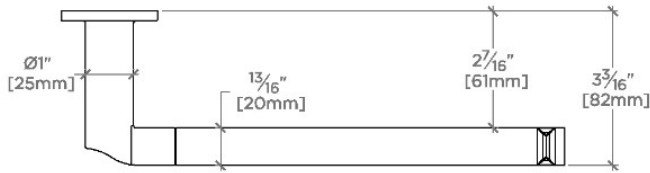

Finot

NTB10S

Finot Slope 10" Guest Towel Bar

SHOWN IN FINOT SLOPE 10" GUEST TOWEL BAR | NTB10S

TECHNICAL DETAILS

Escutcheon Primary Material: Brass
Installation Type: Wall Mounted
Primary Material: Brass
Suggested Application: Bath

Finot

NTB10S

Finot Slope 10" Guest Towel Bar

TOP VIEW

SCALE: 3"=1'-0"

FRONT VIEW

SCALE: 3"=1'-0"

SIDE VIEW

SCALE: 3"=1'-0"