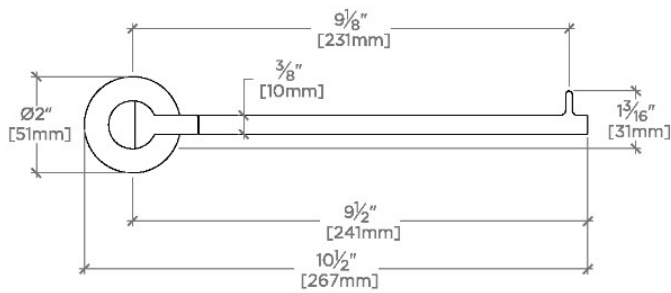

Finot

NTB10S

Finot Slope 10" Guest Towel Bar

SHOWN IN FINOT SLOPE 10" GUEST TOWEL BAR | NTB10S

TECHNICAL DETAILS

Escutcheon Primary Material: Brass
Installation Type: Wall Mounted
Primary Material: Brass
Suggested Application: Bath

Finot

NTB10S

Finot Slope 10" Guest Towel Bar

TOP VIEW

SCALE: 3"=1'-0"

FRONT VIEW

SCALE: 3"=1'-0"

SIDE VIEW

SCALE: 3"=1'-0"