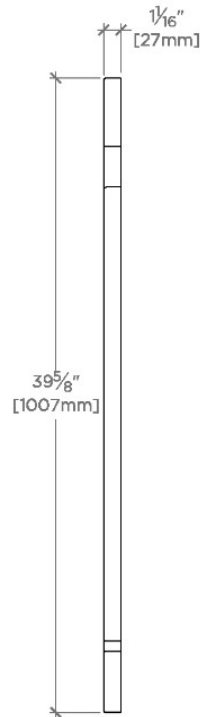

## RAFAEL

RFMR01

Rafael Wall Mounted Large Shaped Mirror 39 5/8" x 19 13/16" x 1 1/16"

SHOWN IN RAFAEL WALL MOUNTED LARGE SHAPED MIRROR 39 5/8" X 19 13/16" X 1 1/16" | RFMR01

## RAFAEL

RFMR01

Rafael Wall Mounted Large Shaped Mirror 39 5/8" x 19 13/16"  
13/16" x 1 1/16"

TOP VIEW

SCALE: 1"=1'-0"

FRONT VIEW

SCALE: 1"=1'-0"

SIDE VIEW

SCALE: 1"=1'-0"