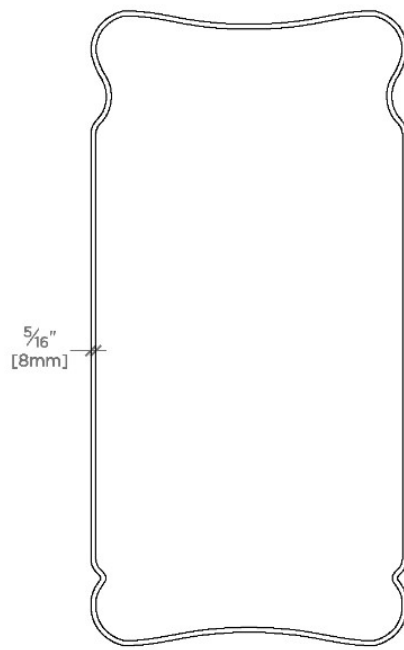

## RAFAEL

RFMR01

Rafael Wall Mounted Large Shaped Mirror 39 5/8" x 19 13/16" x 1 1/16"

SHOWN IN RAFAEL WALL MOUNTED LARGE SHAPED MIRROR 39 5/8" X 19 13/16" X 1 1/16" | RFMR01

## RAFAEL

RFMR01

Rafael Wall Mounted Large Shaped Mirror 39 5/8" x 19 13/16"  
13/16" x 1 1/16"

TOP VIEW

SCALE: 1"=1'-0"

FRONT VIEW

SCALE: 1"=1'-0"

SIDE VIEW

SCALE: 1"=1'-0"