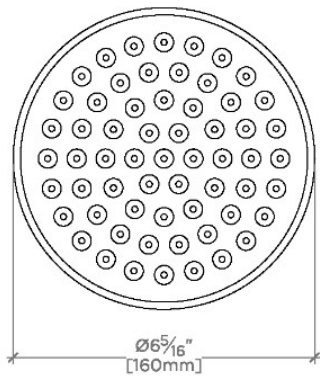

### TECHNICAL DETAILS

Adjustable Versus Fixed Spray: Fixed Spray  
 Flow Restriction Options: 1.5, 1.75, 2.0  
 Inlet Connection Size: 1/2"  
 Inlet Connection Type: Female NPT  
 Pivot: Y  
 Primary Material: Brass  
 Restricted Maximum Flow Rate: 6.6 liters/min  
 Water Pressure Maximum: 6.0 bar  
 Water Pressure Minimum: 1.5 bar  
 Water Pressure Recommended: 3.0 bar

## Universal

USH106

Universal Classic 6" Showerhead

CEILING VIEW SCALE: 3"=1'-0"

FRONT VIEW SCALE: 3"=1'-0"

SIDE VIEW SCALE: 3"=1'-0"