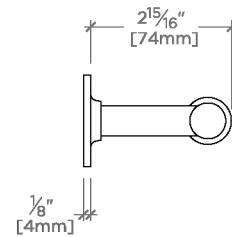

CERTIFICATIONS

PRODUCT (NOTES)

Bond

BTB010

Bond Porte-serviettes de 25 cm pour invités

TOP VIEW

SCALE: 3"=1'-0"

FRONT VIEW

SCALE: 3"=1'-0"

SIDE VIEW

SCALE: 3"=1'-0"