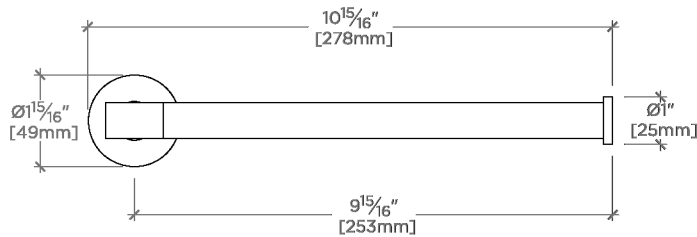

CERTIFICATIONS

PRODUCT (NOTES)

Bond

BTB010

Bond Porte-serviettes de 25 cm pour invités

TOP VIEW

SCALE: 3"=1'-0"

FRONT VIEW

SCALE: 3"=1'-0"

SIDE VIEW

SCALE: 3"=1'-0"