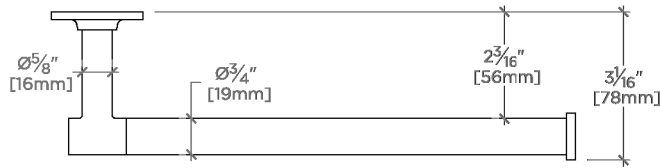

CERTIFICATIONS

PRODUCT (NOTES)

Bond

BTB010

Bond Porte-serviettes de 25 cm pour invités

TOP VIEW

SCALE: 3"=1'-0"

FRONT VIEW

SCALE: 3"=1'-0"

SIDE VIEW

SCALE: 3"=1'-0"