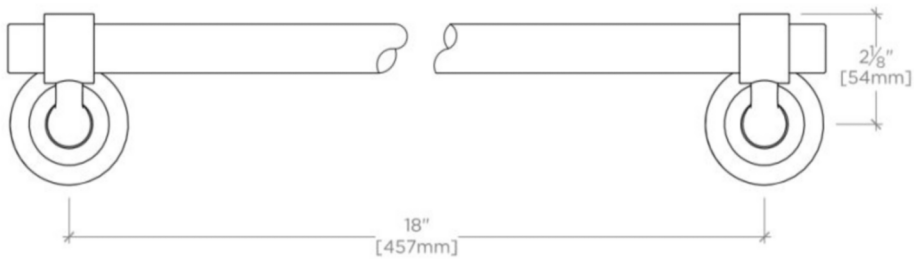

OPUS

Opus 18" Single Crystal Towel Bar

OPTB18

SHOWN IN OPUS 18" SINGLE CRYSTAL TOWEL BAR| OPTB18

TECHNICAL DETAILS

Horizontal Rail Material: Crystal
Length From Centers: 18"
Installation Type: Wall Mounted
Length: 457 mm
Primary Material: Brass ends with glass bar
Suggested Application: Bath

INSPIRATION

Opus incorporates a range of sophisticated aesthetic notes, with graceful curves that create a jewel-like refinement.

PRODUCT FEATURES

18" or 24"
Brass End Pieces
Crystal Towel Bar
13 lb

OPUS

OPTB18

Opus 18" Single Crystal Towel Bar

TOP VIEW

SCALE: 3"=1'-0"

FRONT VIEW

SCALE: 3"=1'-0"

SIDE VIEW SCALE: 3"=1'-0"