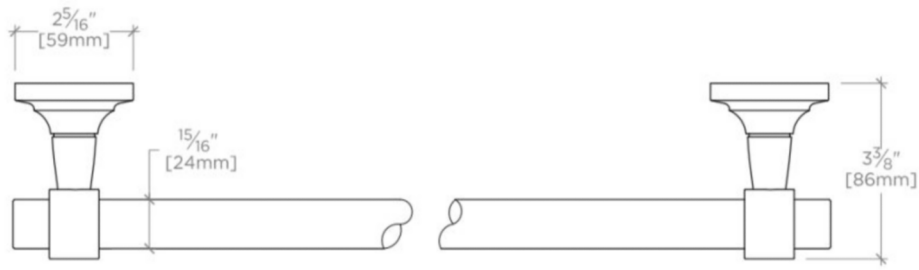

OPUS

Opus 18" Single Crystal Towel Bar

OPTB18

SHOWN IN OPUS 18" SINGLE CRYSTAL TOWEL BAR| OPTB18

TECHNICAL DETAILS

Horizontal Rail Material: Crystal
Length From Centers: 18"
Installation Type: Wall Mounted
Length: 457 mm
Primary Material: Brass ends with glass bar
Suggested Application: Bath

INSPIRATION

Opus incorporates a range of sophisticated aesthetic notes, with graceful curves that create a jewel-like refinement.

PRODUCT FEATURES

18" or 24"
Brass End Pieces
Crystal Towel Bar
13 lb

OPUS

OPTB18

Opus 18" Single Crystal Towel Bar

TOP VIEW

SCALE: 3"=1'-0"

FRONT VIEW

SCALE: 3"=1'-0"

SIDE VIEW SCALE: 3"=1'-0"