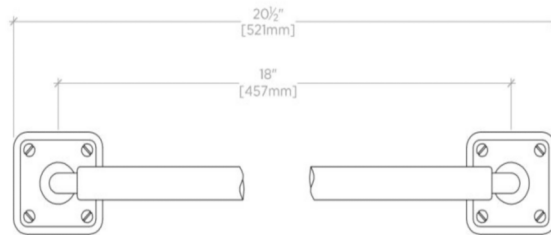

### TECHNICAL DETAILS

Horizontal Rail Material: Metal  
Length From Centers: 18"  
Length: 457 mm  
Suggested Application: Bath

# LUDLOW

Ludlow 18" Single Metal Towel Bar

LDTB18

TOP VIEW

SCALE: 3"=1'-0"

FRONT VIEW

SCALE: 3"=1'-0"

SIDE VIEW SCALE: 3"=1'-0"