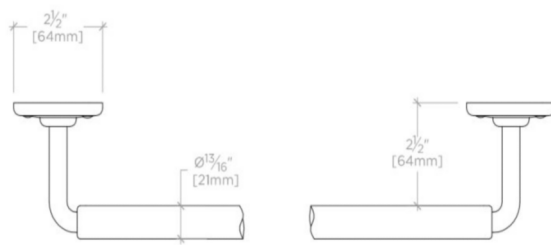

### TECHNICAL DETAILS

Horizontal Rail Material: Metal  
Length From Centers: 18"  
Length: 457 mm  
Suggested Application: Bath

# LUDLOW

Ludlow 18" Single Metal Towel Bar

LDTB18

TOP VIEW

SCALE: 3"=1'-0"

FRONT VIEW

SCALE: 3"=1'-0"

SIDE VIEW SCALE: 3"=1'-0"