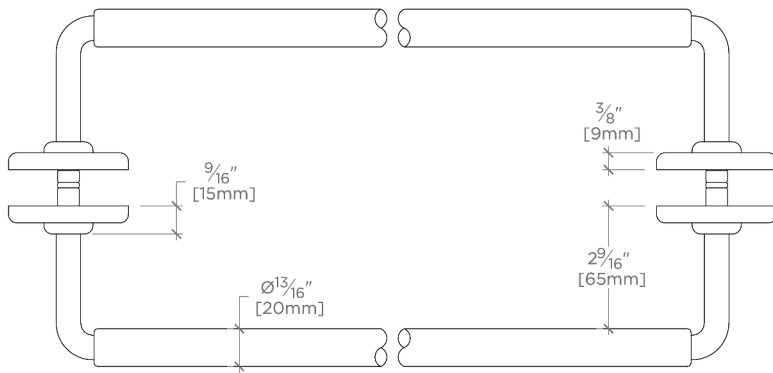

## LUDLOW

LD45G2

Ludlow Volta 18" Double Sided Glass Mounted Towel Bars

† THIS PRODUCT CAN BE INSTALLED ON GLASS THAT IS  
1/4" [6mm], 3/8" [10mm], 1/2" [13mm], OR 3/4" [19mm].

TOP VIEW

SCALE: 3"=1'-0"

FRONT VIEW

SCALE: 3"=1'-0"

SIDE VIEW

SCALE: 3"=1'-0"