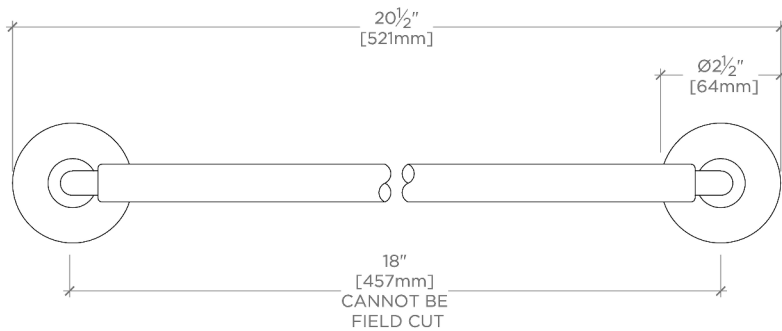

## LUDLOW

LD45G2

Ludlow Volta 18" Double Sided Glass Mounted Towel Bars

† THIS PRODUCT CAN BE INSTALLED ON GLASS THAT IS  
1/4" [6mm], 3/8" [10mm], 1/2" [13mm], OR 3/4" [19mm].

TOP VIEW

SCALE: 3"=1'-0"

FRONT VIEW

SCALE: 3"=1'-0"

SIDE VIEW

SCALE: 3"=1'-0"