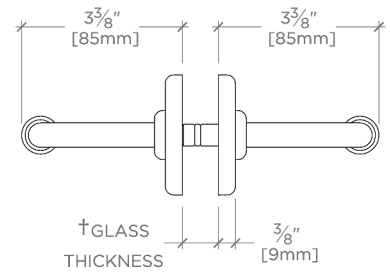

### PRODUCT FEATURES

All mounting hardware included

Solid brass construction

Can accommodate glass thickness between 1/4" [6mm] to 3/4" [19mm]

Stocked in a Chrome, Nickel and Brass

## LUDLOW

LD45G2

Ludlow Volta 18" Double Sided Glass Mounted Towel Bars

† THIS PRODUCT CAN BE INSTALLED ON GLASS THAT IS  
1/4" [6mm], 3/8" [10mm], 1/2" [13mm], OR 3/4" [19mm].

TOP VIEW

SCALE: 3"=1'-0"

FRONT VIEW

SCALE: 3"=1'-0"

SIDE VIEW

SCALE: 3"=1'-0"