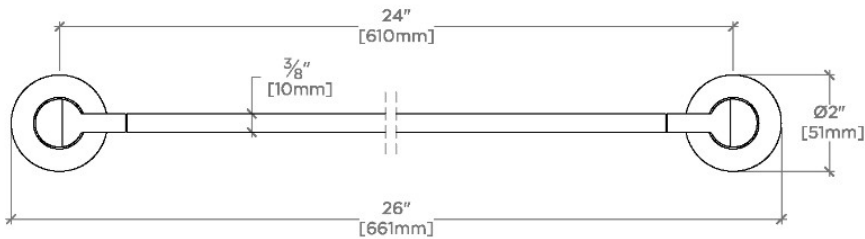

### TECHNICAL DETAILS

Escutcheon Primary Material: Brass  
Installation Type: Wall Mounted  
Primary Material: Brass  
Suggested Application: Bath

## N24G2S

Finot Slope 24" Double Sided Glass Mounted Towel Bars

† THIS PRODUCT CAN BE INSTALLED ON GLASS THAT IS  
1/4" [6mm], 3/8" [10mm], 1/2" [13mm], 3/4" [19mm] OR 7/8" [22mm].

TOP VIEW

SCALE: 3"=1'-0"

FRONT VIEW

SCALE: 3"=1'-0"

SIDE VIEW

SCALE: 3"=1'-0"