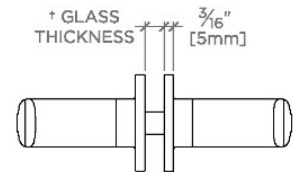

### TECHNICAL DETAILS

Escutcheon Primary Material: Brass  
Installation Type: Wall Mounted  
Primary Material: Brass  
Suggested Application: Bath

## N24G2S

Finot Slope 24" Double Sided Glass Mounted Towel Bars

† THIS PRODUCT CAN BE INSTALLED ON GLASS THAT IS  
1/4" [6mm], 3/8" [10mm], 1/2" [13mm], 3/4" [19mm] OR 7/8" [22mm].

TOP VIEW

SCALE: 3"=1'-0"

FRONT VIEW

SCALE: 3"=1'-0"

SIDE VIEW

SCALE: 3"=1'-0"