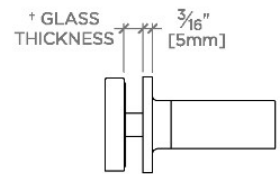

### TECHNICAL DETAILS

Escutcheon Primary Material: Brass  
Installation Type: Wall Mounted  
Primary Material: Brass  
Suggested Application: Bath

## Finot

NO24G1

Finot 24" Single Sided Glass Mounted Towel Bar

† THIS PRODUCT CAN BE INSTALLED ON GLASS THAT IS  
1/4" [6mm], 3/8" [10mm], 1/2" [13mm], 3/4" [19mm] OR 7/8" [22mm].

TOP VIEW

SCALE: 3"=1'-0"

FRONT VIEW

SCALE: 3"=1'-0"

SIDE VIEW

SCALE: 3"=1'-0"