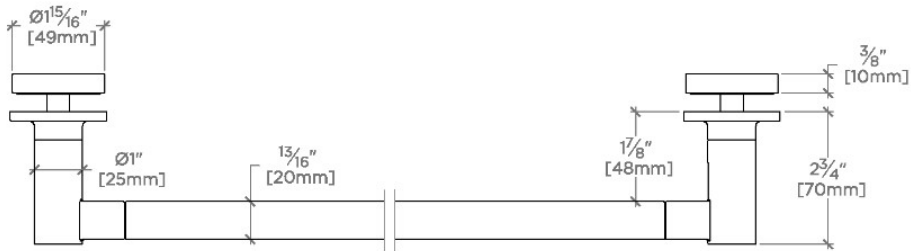

## Finot

NO24G1

Finot 24" Single Sided Glass Mounted Towel Bar

† THIS PRODUCT CAN BE INSTALLED ON GLASS THAT IS  
1/4" [6mm], 3/8" [10mm], 1/2" [13mm], 3/4" [19mm] OR 7/8" [22mm].

TOP VIEW

SCALE: 3"=1'-0"

FRONT VIEW

SCALE: 3"=1'-0"

SIDE VIEW

SCALE: 3"=1'-0"