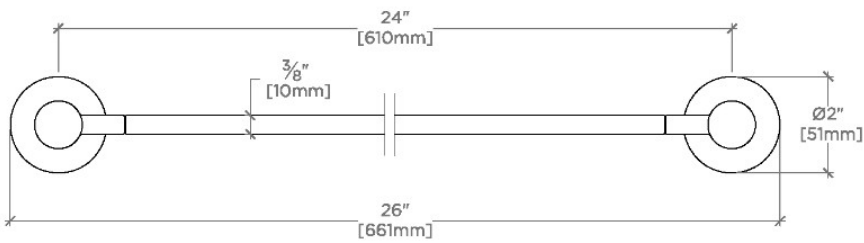

### TECHNICAL DETAILS

Escutcheon Primary Material: Brass  
Installation Type: Wall Mounted  
Primary Material: Brass  
Suggested Application: Bath

## Finot

NO24G1

Finot 24" Single Sided Glass Mounted Towel Bar

† THIS PRODUCT CAN BE INSTALLED ON GLASS THAT IS  
1/4" [6mm], 3/8" [10mm], 1/2" [13mm], 3/4" [19mm] OR 7/8" [22mm].

TOP VIEW

SCALE: 3"=1'-0"

FRONT VIEW

SCALE: 3"=1'-0"

SIDE VIEW

SCALE: 3"=1'-0"